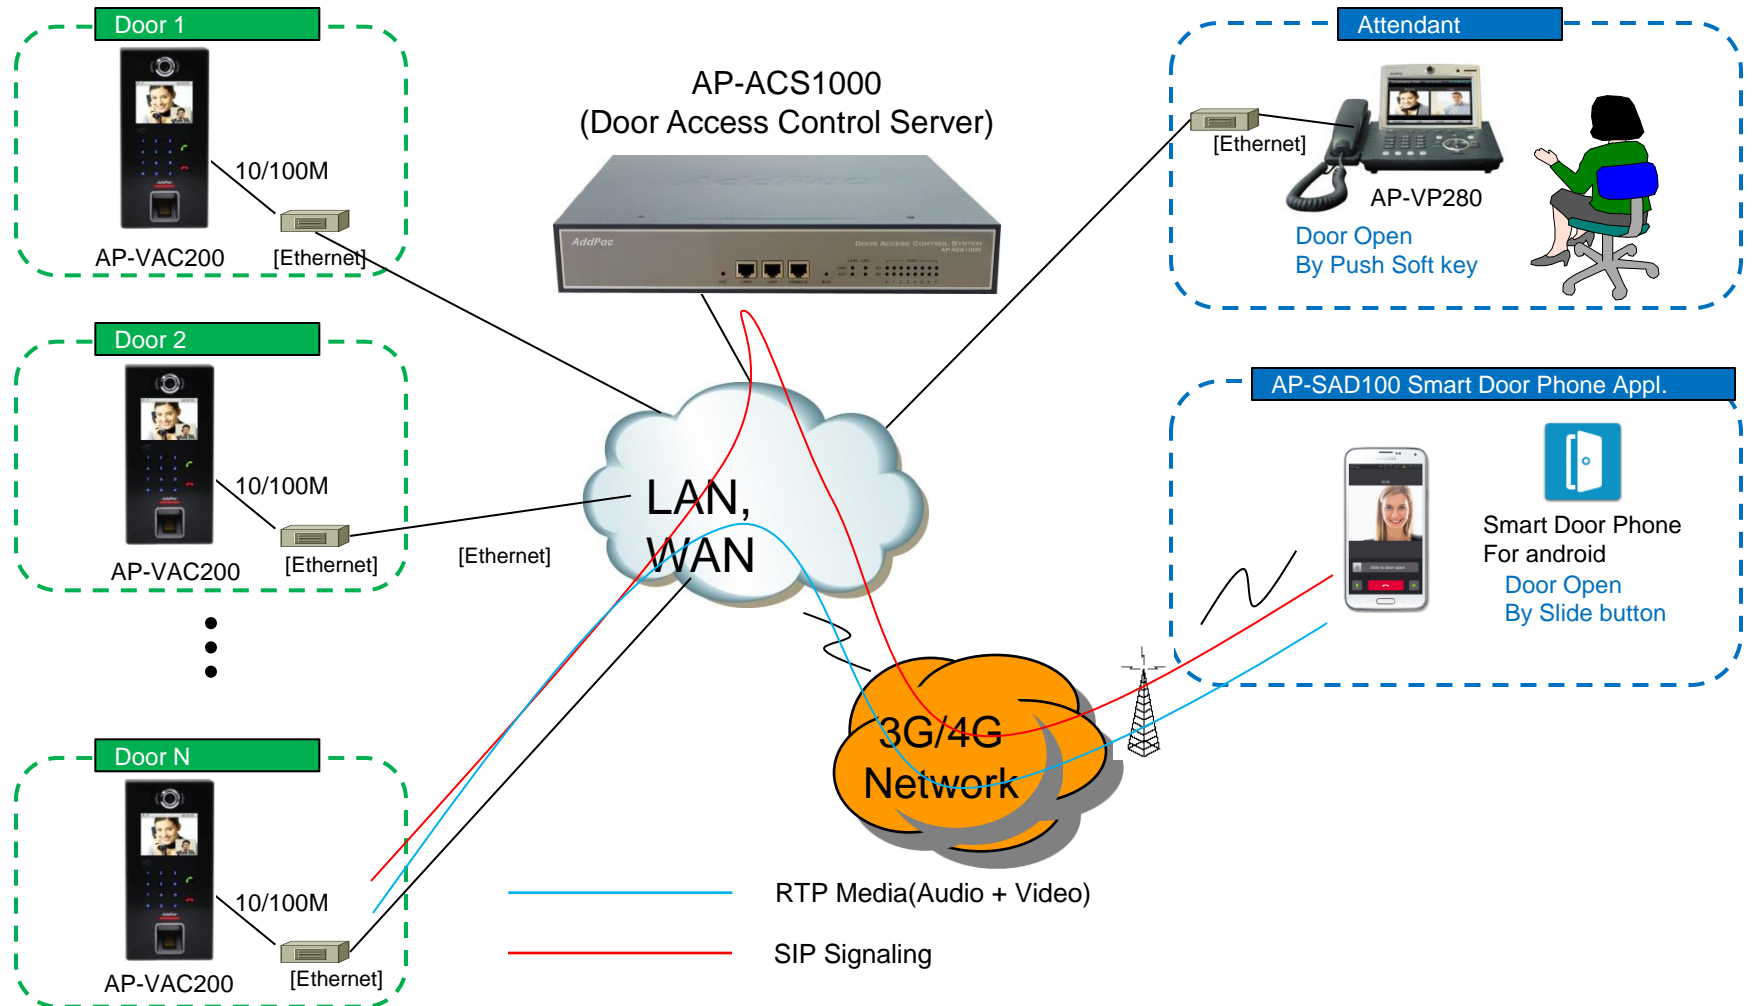

Contents

- 3CX IP-PBX Interworking Network Diagram
- Register to 3CX IP-PBX
 - SIP Message Flow
- Door Open Call Flow by End-Point Hard/Soft Terminal
 - AddPac (Video)
 - AntiSIP (Video)
 - SNOM IP Phone (Voice)
- AddPac Smart Door Phone Appl. Introduce

Network Diagram (Interworking Environment)

SIP Register

AP-VAC50 Register to 3CX IP-PBX

SIP Message Flow (Video)

Door Open by Terminal – AP-SAD100 (AddPac Android Door Phone Appl.)

SIP Message Flow (Video)

Door Open by Terminal – AntiSIP IOS SoftPhone

SIP Message Flow (Voice)

Door Open by Terminal – SNOM IP Phone

Smart Door Phone (Android App.)

AP-SAD100 Overview

- It supports receiving a video call from door side video door phone by visitor.
- It supports opening the door optionally with password.
- It supports making a video call to door side video door phone to see door side.
- It supports unidirectional video stream from door phone or bidirectional video stream to door phone optionally.
- It supports standard based SIP signaling protocol.
- It supports below voice and video codecs
 - Voice Codec : G.711ulaw/alaw, G.726
 - Video Codec : H.264, H.263. MPEG4

AP-SAD100 Network Service Diagram

SIP Register

Smart Door Phone Application Register to AP-ACS1000

SIP Video Call Flow

Door Open Flow

Smart Door Phone App.

Main screen (portrait)

Smart Door Phone App.