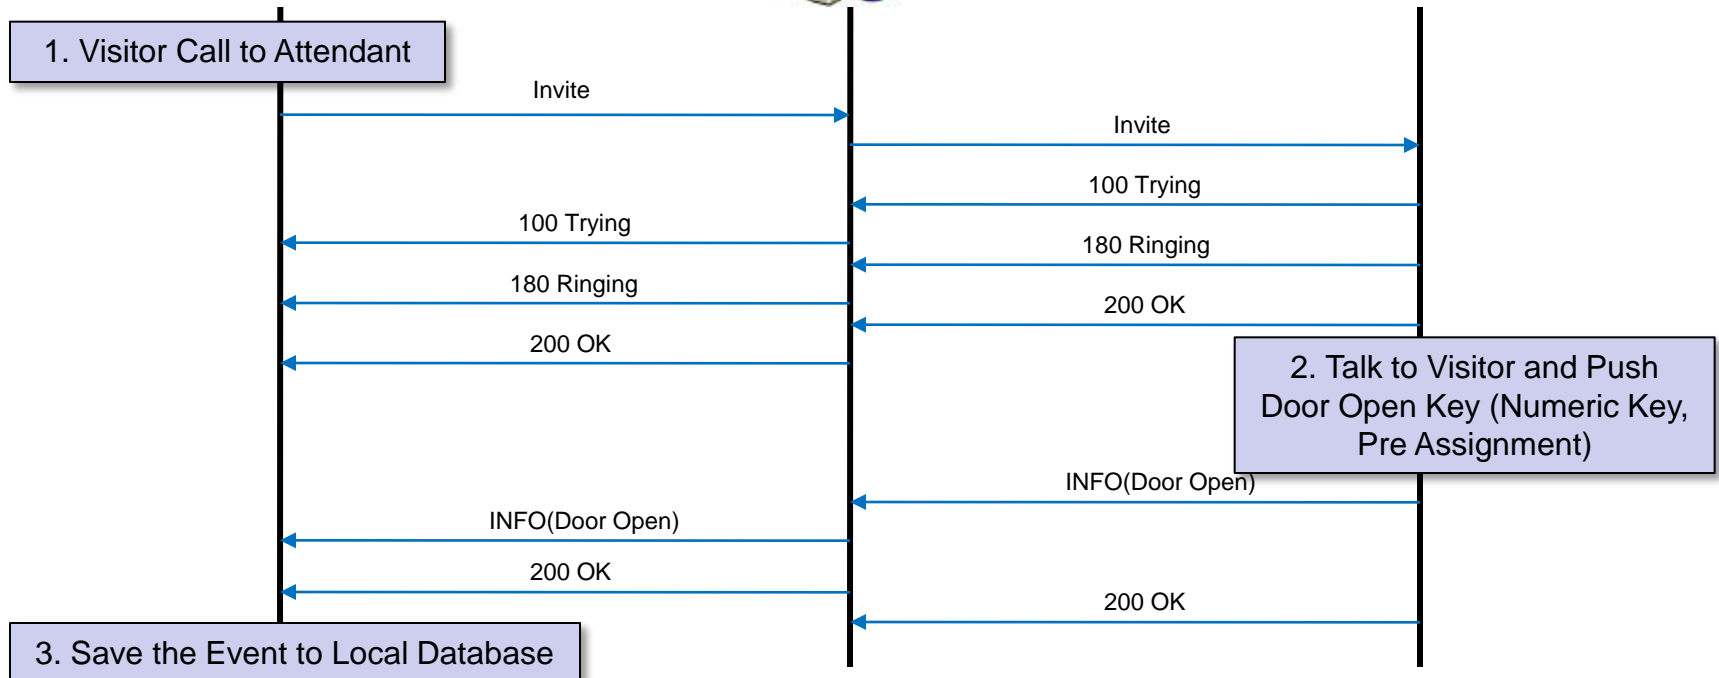

Network Diagram (Interworking Environment)

SIP Register

AP-VAC50 Register to 3CX IP-PBX

SIP Message Flow (Video)

Door Open by Terminal – AP-SAD100 (AddPac Android Door Phone Appl.)

SIP Message Flow (Video)

Door Open by Terminal – AntiSIP IOS SoftPhone

SIP Message Flow (Voice)

Door Open by Terminal – SNOM IP Phone

Smart Door Phone (Android App.)

AP-SAD100 Overview

- It supports receiving a video call from door side video door phone by visitor.
- It supports opening the door optionally with password.
- It supports making a video call to door side video door phone to see door side.
- It supports unidirectional video stream from door phone or bidirectional video stream to door phone optionally.
- It supports standard based SIP signaling protocol.
- It supports below voice and video codecs
 - Voice Codec : G.711ulaw/alaw, G.726
 - Video Codec : H.264, H.263. MPEG4

AP-SAD100 Network Service Diagram

SIP Register

Smart Door Phone Application Register to AP-ACS1000

SIP Video Call Flow

Door Open Flow

Smart Door Phone App.

Main screen (portrait)

Smart Door Phone App.