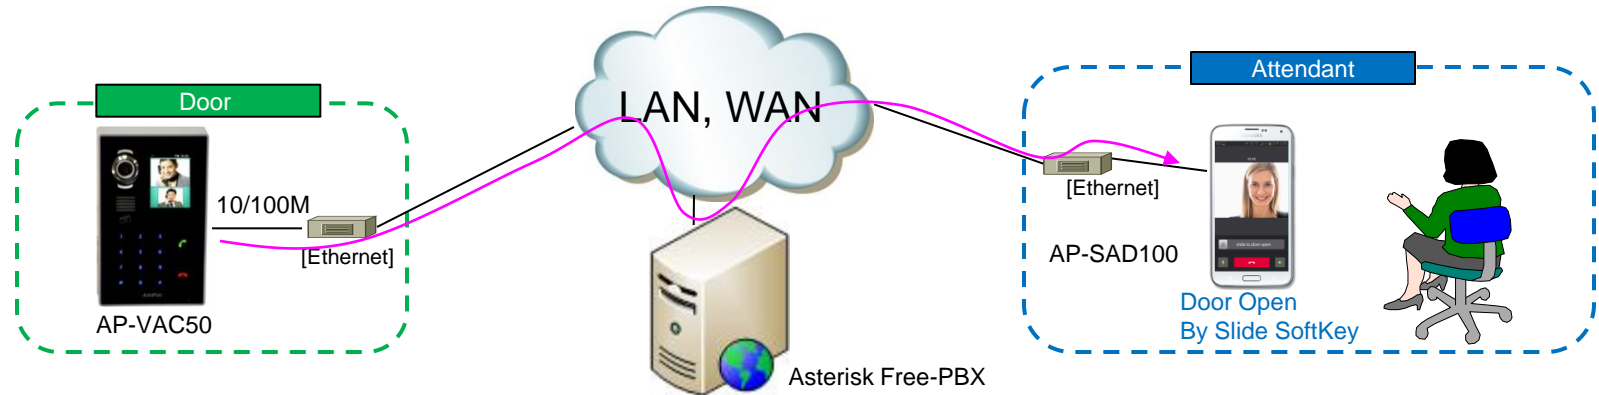

Contents

- 3CX IP-PBX Interworking Network Diagram
- Register to 3CX IP-PBX
 - SIP Message Flow
- Door Open Call Flow by End-Point Hard/Soft Terminal
 - AddPac (Video)
 - AntiSIP (Video)
 - SNOM IP Phone (Voice)
- AddPac Smart Door Phone Appl. Introduce

Network Diagram (Interworking Environment)

SIP Register

AP-VAC50 Register to 3CX IP-PBX

SIP Message Flow (Video)

Door Open by Terminal – AP-SAD100 (AddPac Android Door Phone Appl.)

SIP Message Flow (Video)

Door Open by Terminal – AntiSIP IOS SoftPhone

SIP Message Flow (Voice)

Door Open by Terminal – SNOM IP Phone

Smart Door Phone (Android App.)

AP-SAD100 Overview

- It supports receiving a video call from door side video door phone by visitor.
- It supports opening the door optionally with password.
- It supports making a video call to door side video door phone to see door side.
- It supports unidirectional video stream from door phone or bidirectional video stream to door phone optionally.
- It supports standard based SIP signaling protocol.
- It supports below voice and video codecs
 - Voice Codec : G.711ulaw/alaw, G.726
 - Video Codec : H.264, H.263. MPEG4

AP-SAD100 Network Service Diagram

SIP Register

Smart Door Phone Application Register to AP-ACS1000

SIP Video Call Flow

Door Open Flow

Smart Door Phone App.

Main screen (portrait)

Smart Door Phone App.