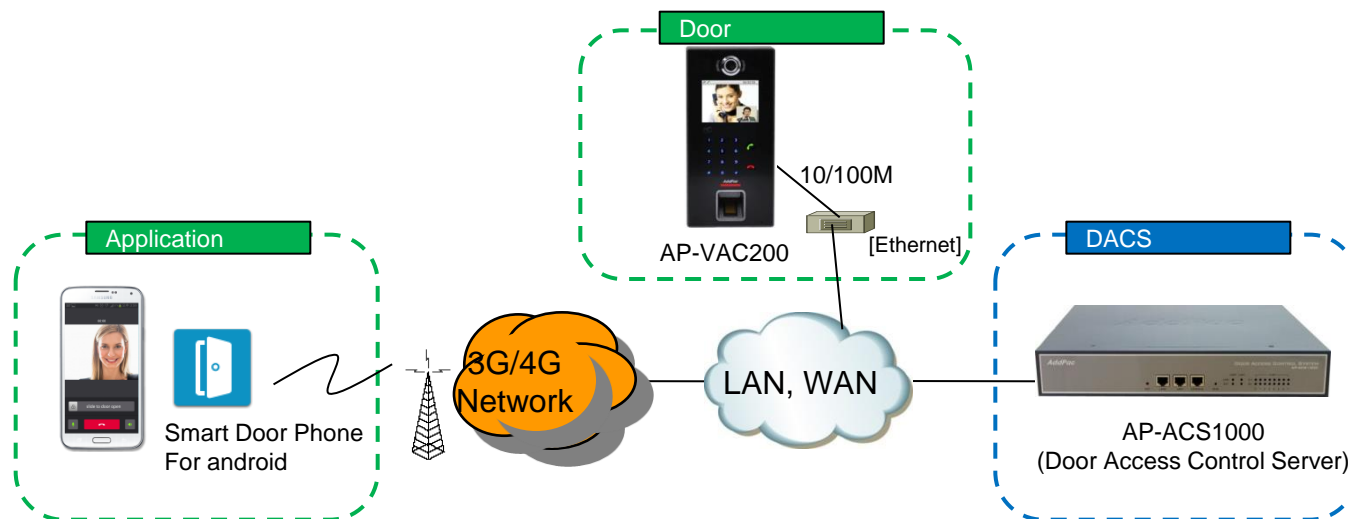

Network Diagram (Interworking Environment)

SIP Register

AP-VAC50 Register to 3CX IP-PBX

SIP Message Flow (Video)

Door Open by Terminal – AP-SAD100 (AddPac Android Door Phone Appl.)

SIP Message Flow (Video)

Door Open by Terminal – AntiSIP IOS SoftPhone

SIP Message Flow (Voice)

Door Open by Terminal – SNOM IP Phone

Smart Door Phone (Android App.)

AP-SAD100 Overview

- It supports receiving a video call from door side video door phone by visitor.
- It supports opening the door optionally with password.
- It supports making a video call to door side video door phone to see door side.
- It supports unidirectional video stream from door phone or bidirectional video stream to door phone optionally.
- It supports standard based SIP signaling protocol.
- It supports below voice and video codecs
 - Voice Codec : G.711ulaw/alaw, G.726
 - Video Codec : H.264, H.263. MPEG4

AP-SAD100 Network Service Diagram

SIP Register

Smart Door Phone Application Register to AP-ACS1000

SIP Video Call Flow

Door Open Flow

Smart Door Phone App.

Main screen (portrait)

Smart Door Phone App.