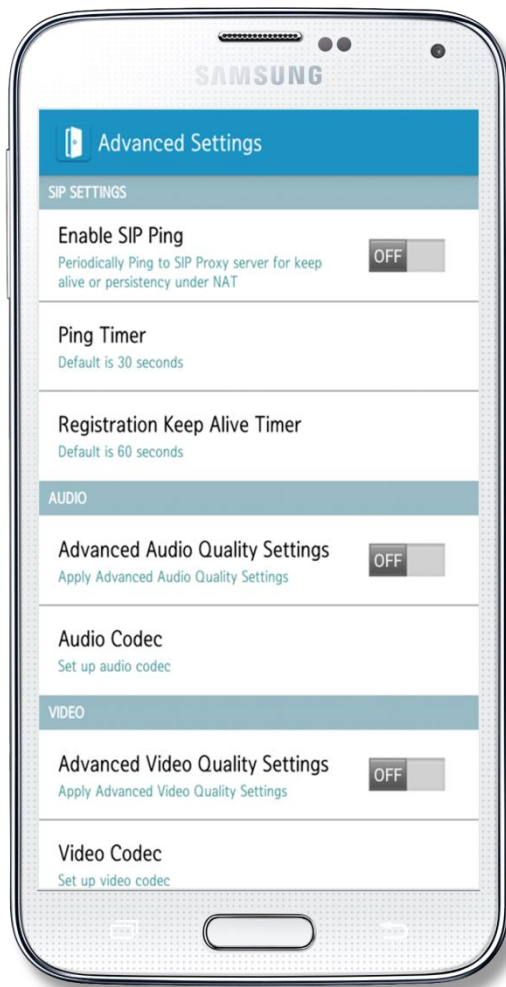

AP-SAD100 Network Service Diagram

SIP Register

Smart Door Phone Application Register to AP-ACS1000

SIP Video Call Flow

Door Open Flow

Smart Door Phone App.

Main screen (portrait)

Smart Door Phone App.

Main screen (landscape)

Smart Door Phone App.

Main screen (open the door)

Smart Door Phone App.

Application Settings

Thank you!

AddPac Technology Co., Ltd.
Tech. Solution

Phone +82.2.568.3848 (KOREA)