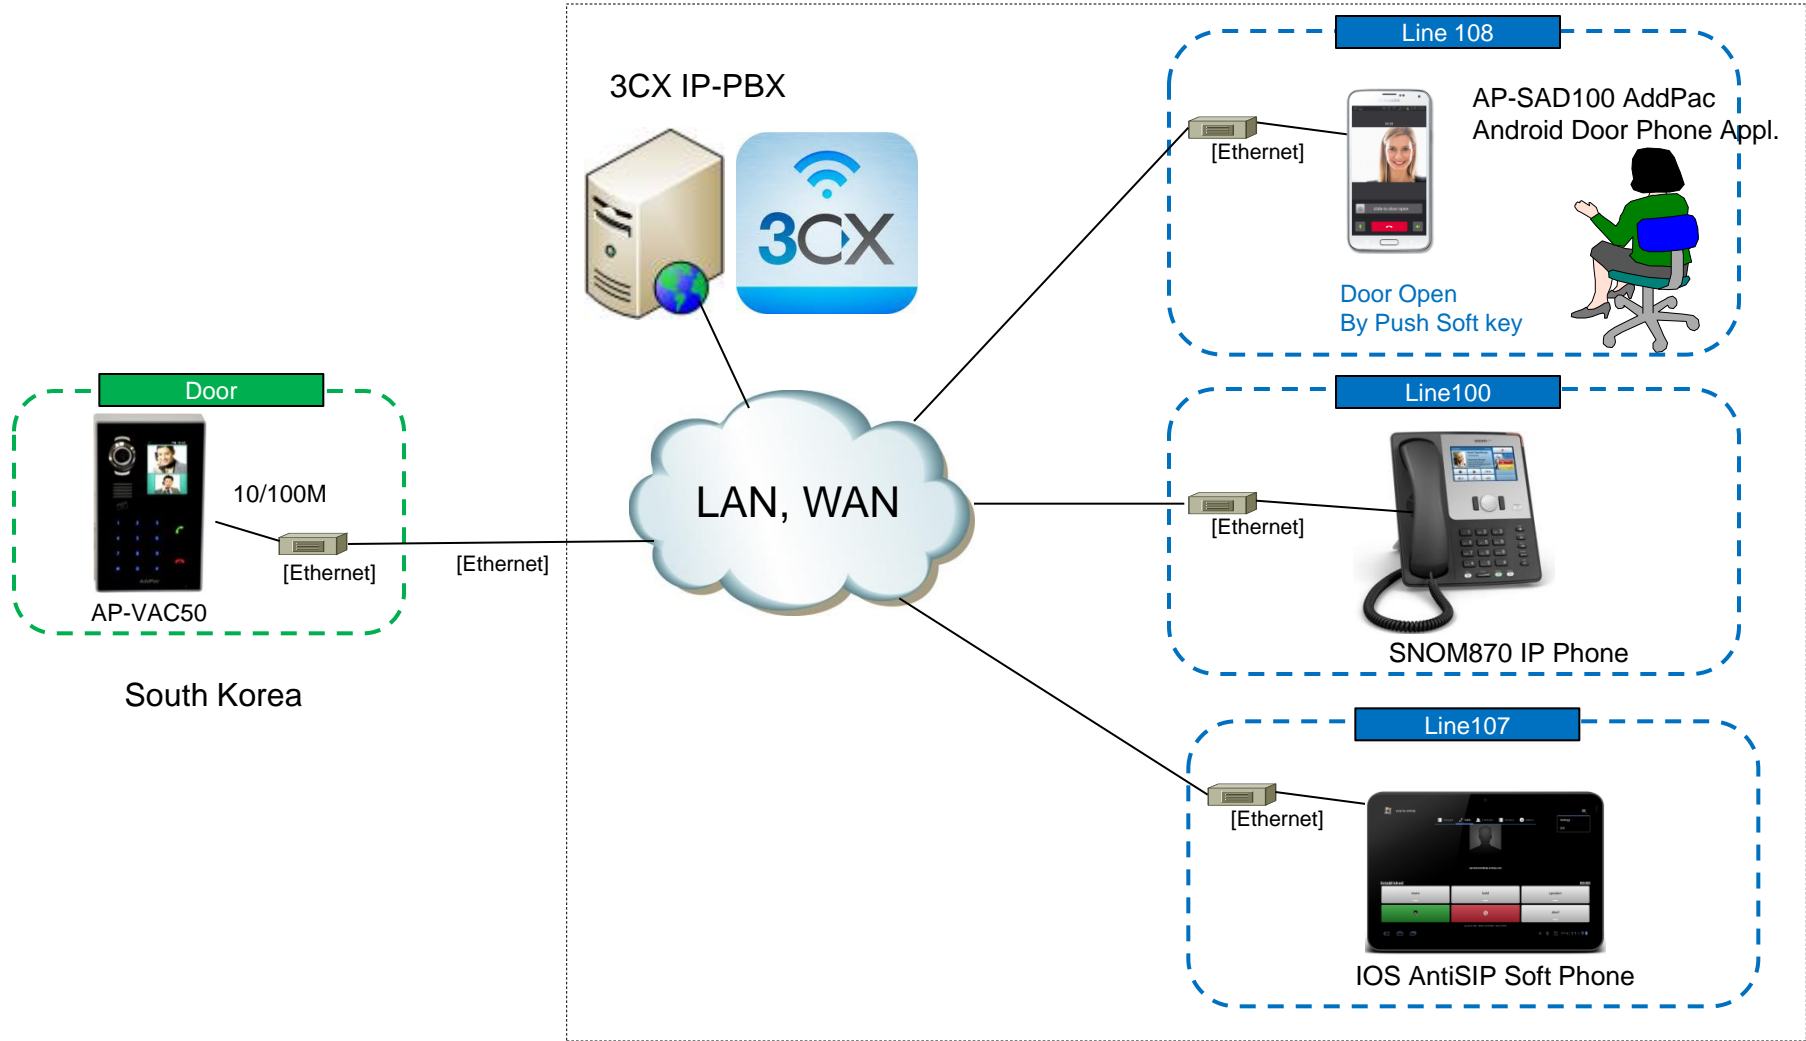

3CX IP-PBX

AP-VAC50 IP Video Door Phone

High Performance IP Video Door Phone Solution

SIP Interworking for 3CX IP-PBX

AP-VAC50

AddPac

AddPac Technology

2015, Sales and Marketing

Contents

- 3CX IP-PBX Interworking Network Diagram
- Register to 3CX IP-PBX
 - SIP Message Flow
- Door Open Call Flow by End-Point Hard/Soft Terminal
 - AddPac (Video)
 - AntiSIP (Video)
 - SNOM IP Phone (Voice)
- AddPac Smart Door Phone Appl. Introduce

Network Diagram (Interworking Environment)

SIP Register

AP-VAC50 Register to 3CX IP-PBX

SIP Message Flow (Video)

Door Open by Terminal – AP-SAD100 (AddPac Android Door Phone Appl.)

SIP Message Flow (Video)

Door Open by Terminal – AntiSIP IOS SoftPhone

SIP Message Flow (Voice)

Door Open by Terminal – SNOM IP Phone

Smart Door Phone (Android App.)

AP-SAD100 Overview

- It supports receiving a video call from door side video door phone by visitor.
- It supports opening the door optionally with password.
- It supports making a video call to door side video door phone to see door side.
- It supports unidirectional video stream from door phone or bidirectional video stream to door phone optionally.
- It supports standard based SIP signaling protocol.
- It supports below voice and video codecs
 - Voice Codec : G.711ulaw/alaw, G.726
 - Video Codec : H.264, H.263. MPEG4