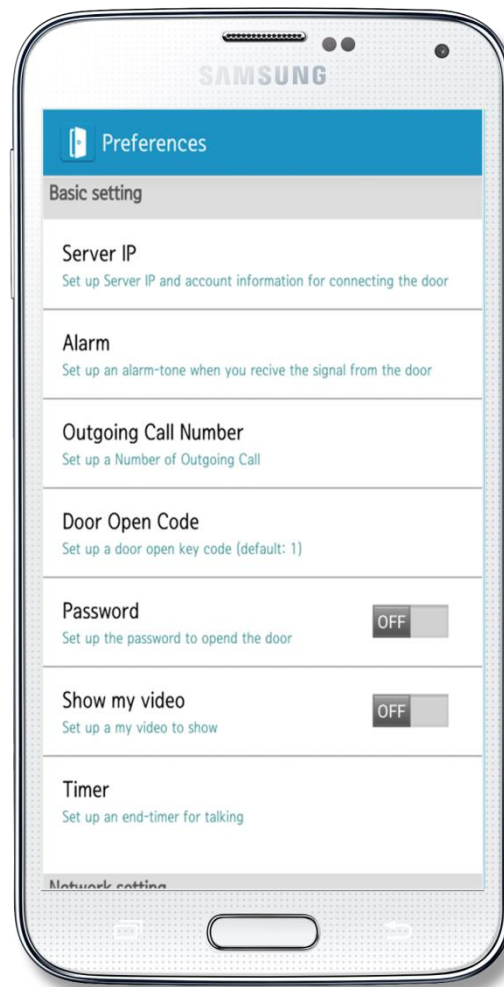

Network Diagram (Interworking Environment)

SIP Register

AP-VAC50 Register to 3CX IP-PBX

SIP Message Flow (Video)

Door Open by Terminal – AP-SAD100 (AddPac Android Door Phone Appl.)

SIP Message Flow (Video)

Door Open by Terminal – AntiSIP IOS SoftPhone

SIP Message Flow (Voice)

Door Open by Terminal – SNOM IP Phone

Smart Door Phone (Android App.)

AP-SAD100 Overview

- It supports receiving a video call from door side video door phone by visitor.
- It supports opening the door optionally with password.
- It supports making a video call to door side video door phone to see door side.
- It supports unidirectional video stream from door phone or bidirectional video stream to door phone optionally.
- It supports standard based SIP signaling protocol.
- It supports below voice and video codecs
 - Voice Codec : G.711ulaw/alaw, G.726
 - Video Codec : H.264, H.263. MPEG4

AP-SAD100 Network Service Diagram

SIP Register

Smart Door Phone Application Register to AP-ACS1000

SIP Video Call Flow

Door Open Flow

Smart Door Phone App.

Main screen (portrait)

Smart Door Phone App.

Main screen (landscape)

Smart Door Phone App.

Main screen (open the door)

Smart Door Phone App.

Application Settings

Thank you!

AddPac Technology Co., Ltd.
Tech. Solution

Phone +82.2.568.3848 (KOREA)