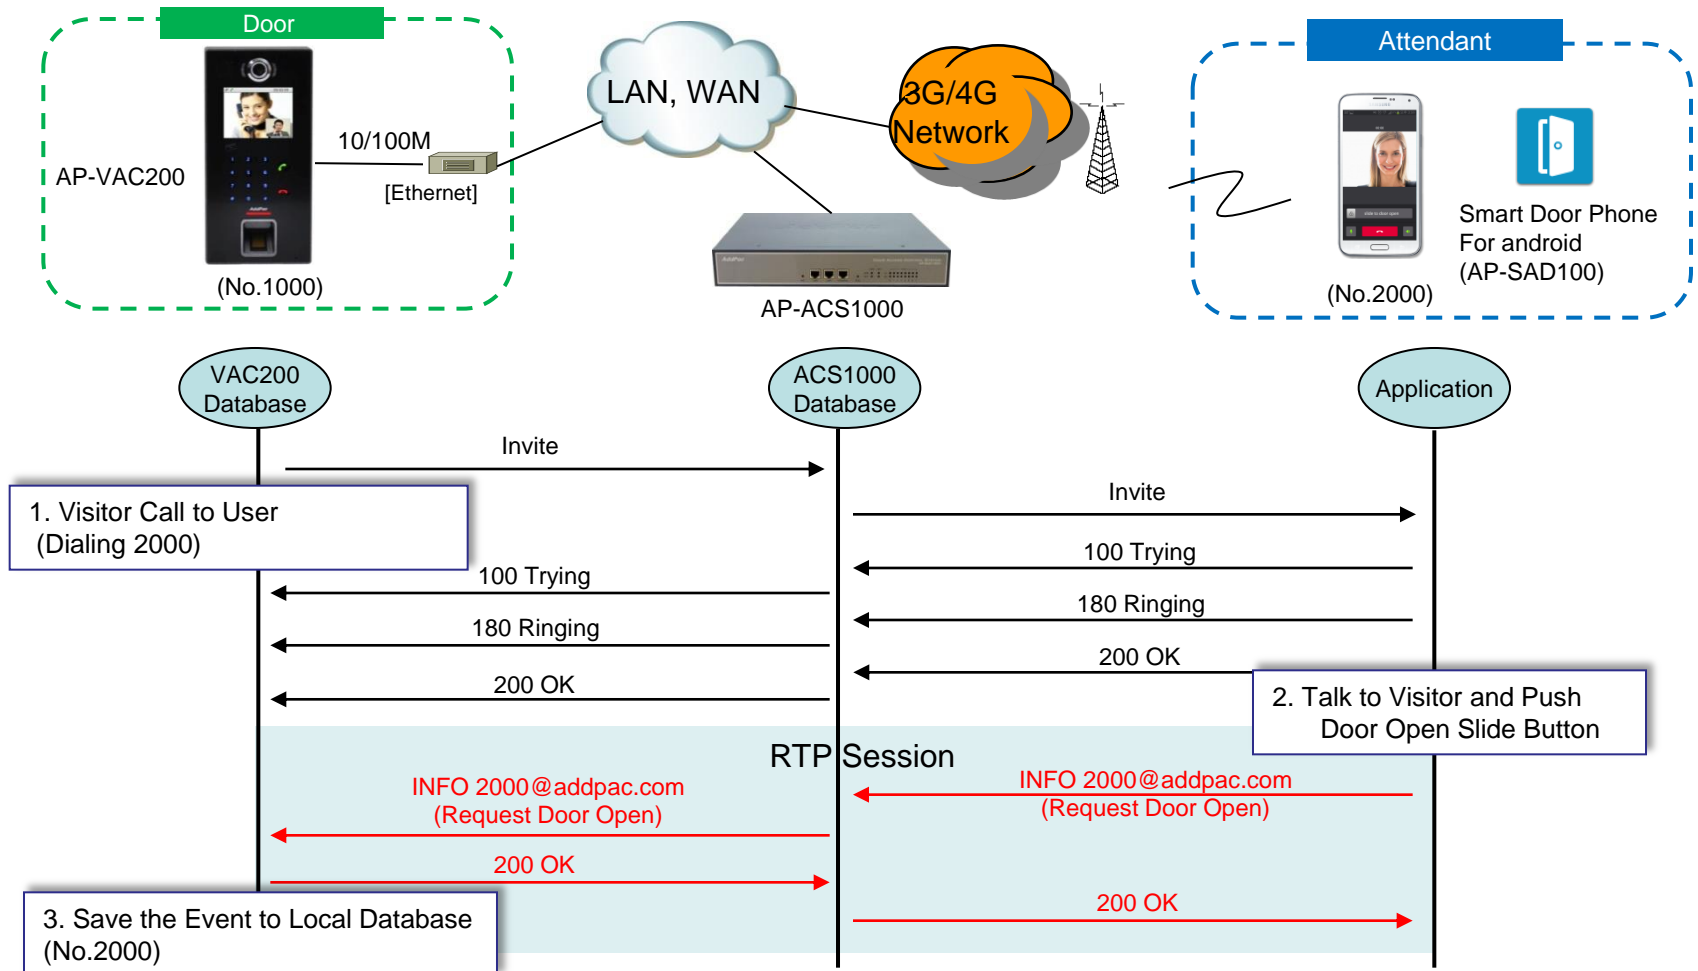

Network Diagram (Interworking Environment)

SIP Register

AP-VAC50 Register to 3CX IP-PBX

SIP Message Flow (Video)

Door Open by Terminal – AP-SAD100 (AddPac Android Door Phone Appl.)

SIP Message Flow (Video)

Door Open by Terminal – AntiSIP IOS SoftPhone

SIP Message Flow (Voice)

Door Open by Terminal – SNOM IP Phone

Smart Door Phone (Android App.)

AP-SAD100 Overview

- It supports receiving a video call from door side video door phone by visitor.
- It supports opening the door optionally with password.
- It supports making a video call to door side video door phone to see door side.
- It supports unidirectional video stream from door phone or bidirectional video stream to door phone optionally.
- It supports standard based SIP signaling protocol.
- It supports below voice and video codecs
 - Voice Codec : G.711ulaw/alaw, G.726
 - Video Codec : H.264, H.263. MPEG4

AP-SAD100 Network Service Diagram

SIP Register

Smart Door Phone Application Register to AP-ACS1000

SIP Video Call Flow

Door Open Flow

Smart Door Phone App.

Main screen (portrait)

Smart Door Phone App.

Main screen (landscape)

Smart Door Phone App.

Main screen (open the door)

Smart Door Phone App.

Application Settings

Thank you!

AddPac Technology Co., Ltd.
Tech. Solution

Phone +82.2.568.3848 (KOREA)