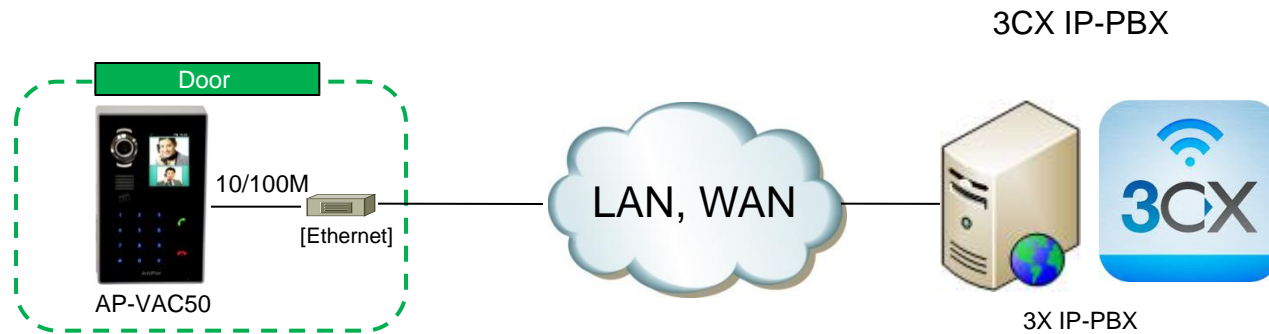

3CX IP-PBX

AP-VAC50 IP Video Door Phone

High Performance IP Video Door Phone Solution

SIP Interworking for 3CX IP-PBX

AP-VAC50

AddPac

AddPac Technology

2015, Sales and Marketing

Contents

- 3CX IP-PBX Interworking Network Diagram
- Register to 3CX IP-PBX
 - SIP Message Flow
- Door Open Call Flow by End-Point Hard/Soft Terminal
 - AddPac (Video)
 - AntiSIP (Video)
 - SNOM IP Phone (Voice)
- AddPac Smart Door Phone Appl. Introduce

Network Diagram (Interworking Environment)

SIP Register

AP-VAC50 Register to 3CX IP-PBX

SIP Message Flow (Video)

Door Open by Terminal – AP-SAD100 (AddPac Android Door Phone Appl.)

SIP Message Flow (Video)

Door Open by Terminal – AntiSIP IOS SoftPhone

SIP Message Flow (Voice)

Door Open by Terminal – SNOM IP Phone

Smart Door Phone (Android App.)

AP-SAD100 Overview

- It supports receiving a video call from door side video door phone by visitor.
- It supports opening the door optionally with password.
- It supports making a video call to door side video door phone to see door side.
- It supports unidirectional video stream from door phone or bidirectional video stream to door phone optionally.
- It supports standard based SIP signaling protocol.
- It supports below voice and video codecs
 - Voice Codec : G.711ulaw/alaw, G.726
 - Video Codec : H.264, H.263. MPEG4