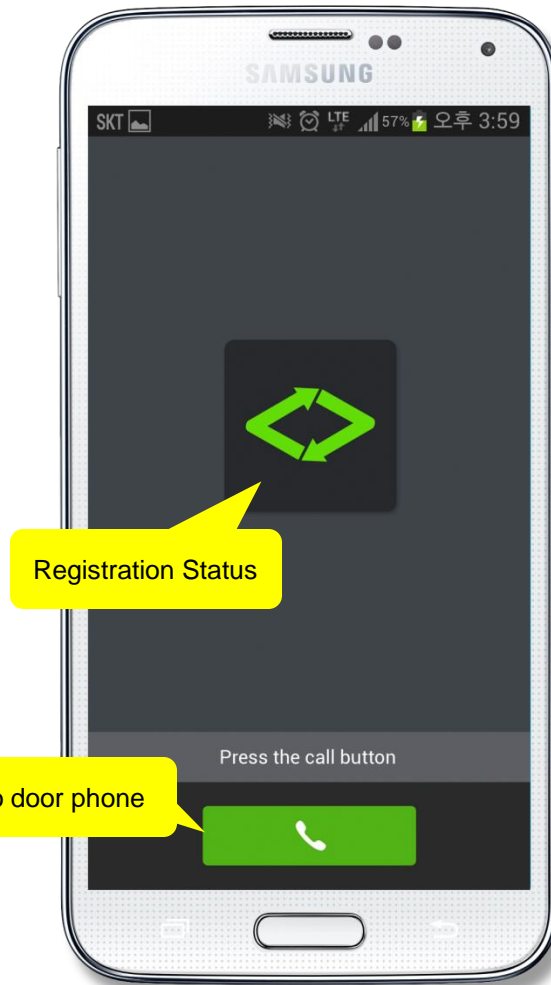

Network Diagram (Interworking Environment)

SIP Register

AP-VAC50 Register to 3CX IP-PBX

SIP Message Flow (Video)

Door Open by Terminal – AP-SAD100 (AddPac Android Door Phone Appl.)

SIP Message Flow (Video)

Door Open by Terminal – AntiSIP IOS SoftPhone

SIP Message Flow (Voice)

Door Open by Terminal – SNOM IP Phone

Smart Door Phone (Android App.)

AP-SAD100 Overview

- It supports receiving a video call from door side video door phone by visitor.
- It supports opening the door optionally with password.
- It supports making a video call to door side video door phone to see door side.
- It supports unidirectional video stream from door phone or bidirectional video stream to door phone optionally.
- It supports standard based SIP signaling protocol.
- It supports below voice and video codecs
 - Voice Codec : G.711ulaw/alaw, G.726
 - Video Codec : H.264, H.263. MPEG4

AP-SAD100 Network Service Diagram

SIP Register

Smart Door Phone Application Register to AP-ACS1000

SIP Video Call Flow

Door Open Flow

Smart Door Phone App.

Main screen (portrait)

Smart Door Phone App.

Main screen (landscape)

Smart Door Phone App.

Main screen (open the door)

Smart Door Phone App.

Application Settings

Thank you!

AddPac Technology Co., Ltd.
Tech. Solution

Phone +82.2.568.3848 (KOREA)