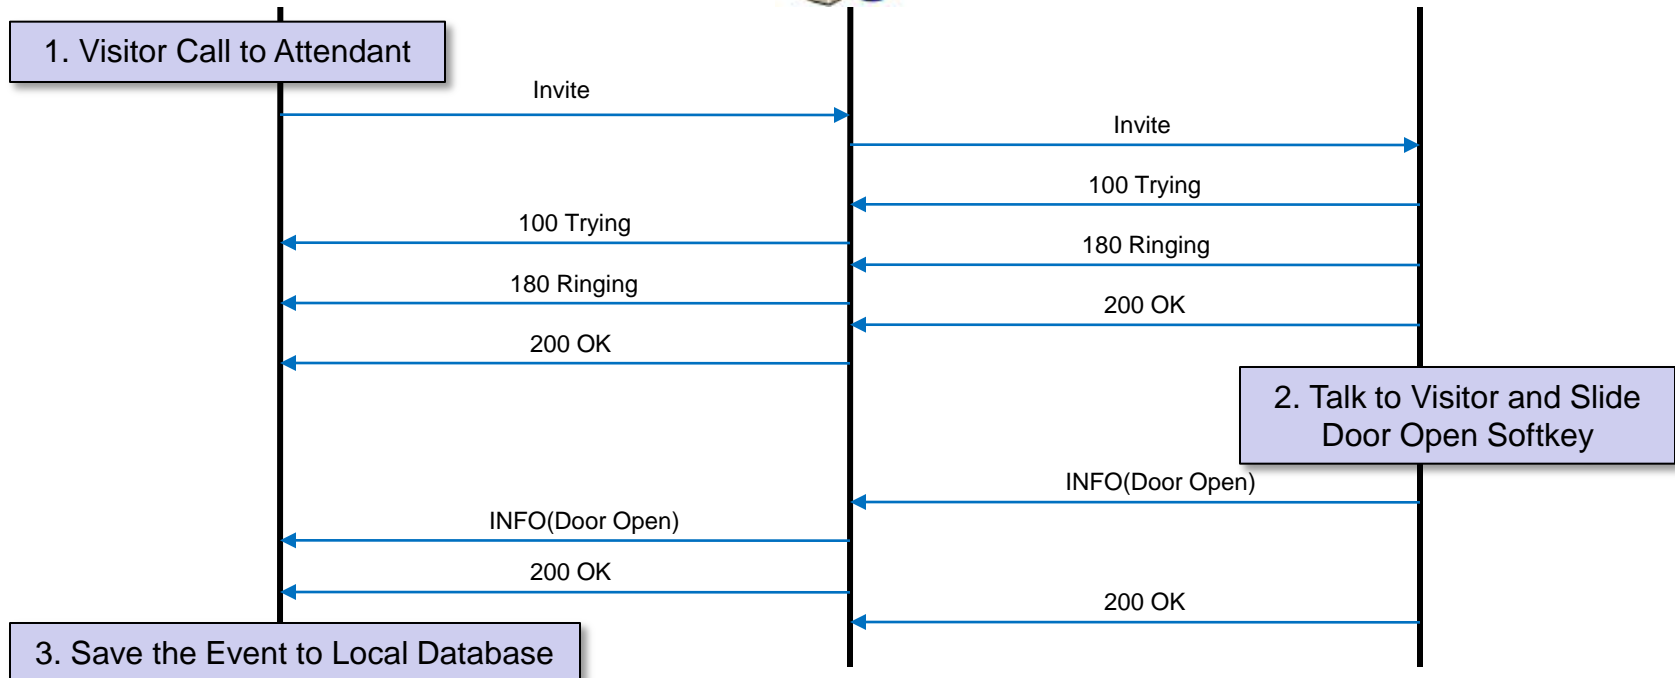

Network Diagram (Interworking Environment)

SIP Register

AP-VAC50 Register to 3CX IP-PBX

SIP Message Flow (Video)

Door Open by Terminal – AP-SAD100 (AddPac Android Door Phone Appl.)

SIP Message Flow (Video)

Door Open by Terminal – AntiSIP IOS SoftPhone

SIP Message Flow (Voice)

Door Open by Terminal – SNOM IP Phone

Smart Door Phone (Android App.)

AP-SAD100 Overview

- It supports receiving a video call from door side video door phone by visitor.
- It supports opening the door optionally with password.
- It supports making a video call to door side video door phone to see door side.
- It supports unidirectional video stream from door phone or bidirectional video stream to door phone optionally.
- It supports standard based SIP signaling protocol.
- It supports below voice and video codecs
 - Voice Codec : G.711ulaw/alaw, G.726
 - Video Codec : H.264, H.263. MPEG4

AP-SAD100 Network Service Diagram

SIP Register

Smart Door Phone Application Register to AP-ACS1000

SIP Video Call Flow

Door Open Flow

Smart Door Phone App.

Main screen (portrait)

Smart Door Phone App.