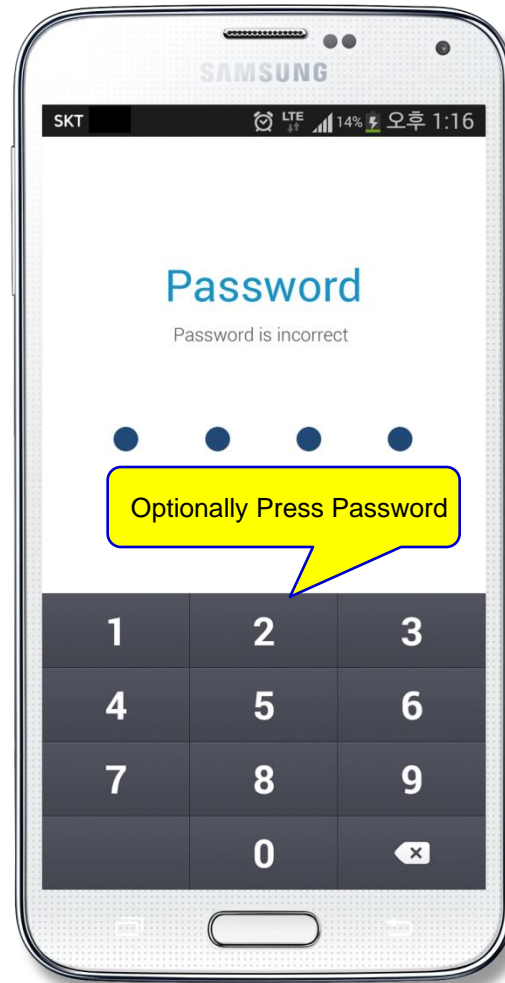

Network Diagram (Interworking Environment)

SIP Register

AP-VAC50 Register to 3CX IP-PBX

SIP Message Flow (Video)

Door Open by Terminal – AP-SAD100 (AddPac Android Door Phone Appl.)

SIP Message Flow (Video)

Door Open by Terminal – AntiSIP IOS SoftPhone

SIP Message Flow (Voice)

Door Open by Terminal – SNOM IP Phone

Smart Door Phone (Android App.)

AP-SAD100 Overview

- It supports receiving a video call from door side video door phone by visitor.
- It supports opening the door optionally with password.
- It supports making a video call to door side video door phone to see door side.
- It supports unidirectional video stream from door phone or bidirectional video stream to door phone optionally.
- It supports standard based SIP signaling protocol.
- It supports below voice and video codecs
 - Voice Codec : G.711ulaw/alaw, G.726
 - Video Codec : H.264, H.263. MPEG4

AP-SAD100 Network Service Diagram

SIP Register

Smart Door Phone Application Register to AP-ACS1000

SIP Video Call Flow

Door Open Flow

Smart Door Phone App.

Main screen (portrait)

Smart Door Phone App.

Main screen (landscape)

Smart Door Phone App.

Main screen (open the door)

Smart Door Phone App.

Application Settings

Thank you!

AddPac Technology Co., Ltd.
Tech. Solution

Phone +82.2.568.3848 (KOREA)