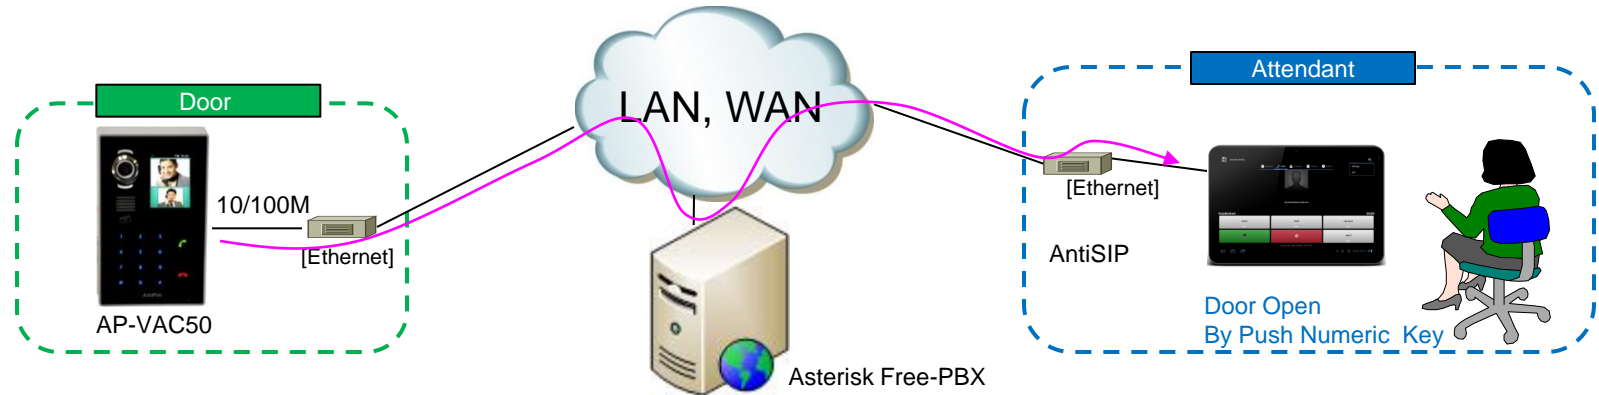

Contents

- 3CX IP-PBX Interworking Network Diagram
- Register to 3CX IP-PBX
 - SIP Message Flow
- Door Open Call Flow by End-Point Hard/Soft Terminal
 - AddPac (Video)
 - AntiSIP (Video)
 - SNOM IP Phone (Voice)
- AddPac Smart Door Phone Appl. Introduce

Network Diagram (Interworking Environment)

SIP Register

AP-VAC50 Register to 3CX IP-PBX

SIP Message Flow (Video)

Door Open by Terminal – AP-SAD100 (AddPac Android Door Phone Appl.)

SIP Message Flow (Video)

Door Open by Terminal – AntiSIP IOS SoftPhone

SIP Message Flow (Voice)

Door Open by Terminal – SNOM IP Phone

Smart Door Phone (Android App.)

AP-SAD100 Overview

- It supports receiving a video call from door side video door phone by visitor.
- It supports opening the door optionally with password.
- It supports making a video call to door side video door phone to see door side.
- It supports unidirectional video stream from door phone or bidirectional video stream to door phone optionally.
- It supports standard based SIP signaling protocol.
- It supports below voice and video codecs
 - Voice Codec : G.711ulaw/alaw, G.726
 - Video Codec : H.264, H.263. MPEG4

AP-SAD100 Network Service Diagram

SIP Register

Smart Door Phone Application Register to AP-ACS1000

SIP Video Call Flow

Door Open Flow

Smart Door Phone App.

Main screen (portrait)

Smart Door Phone App.