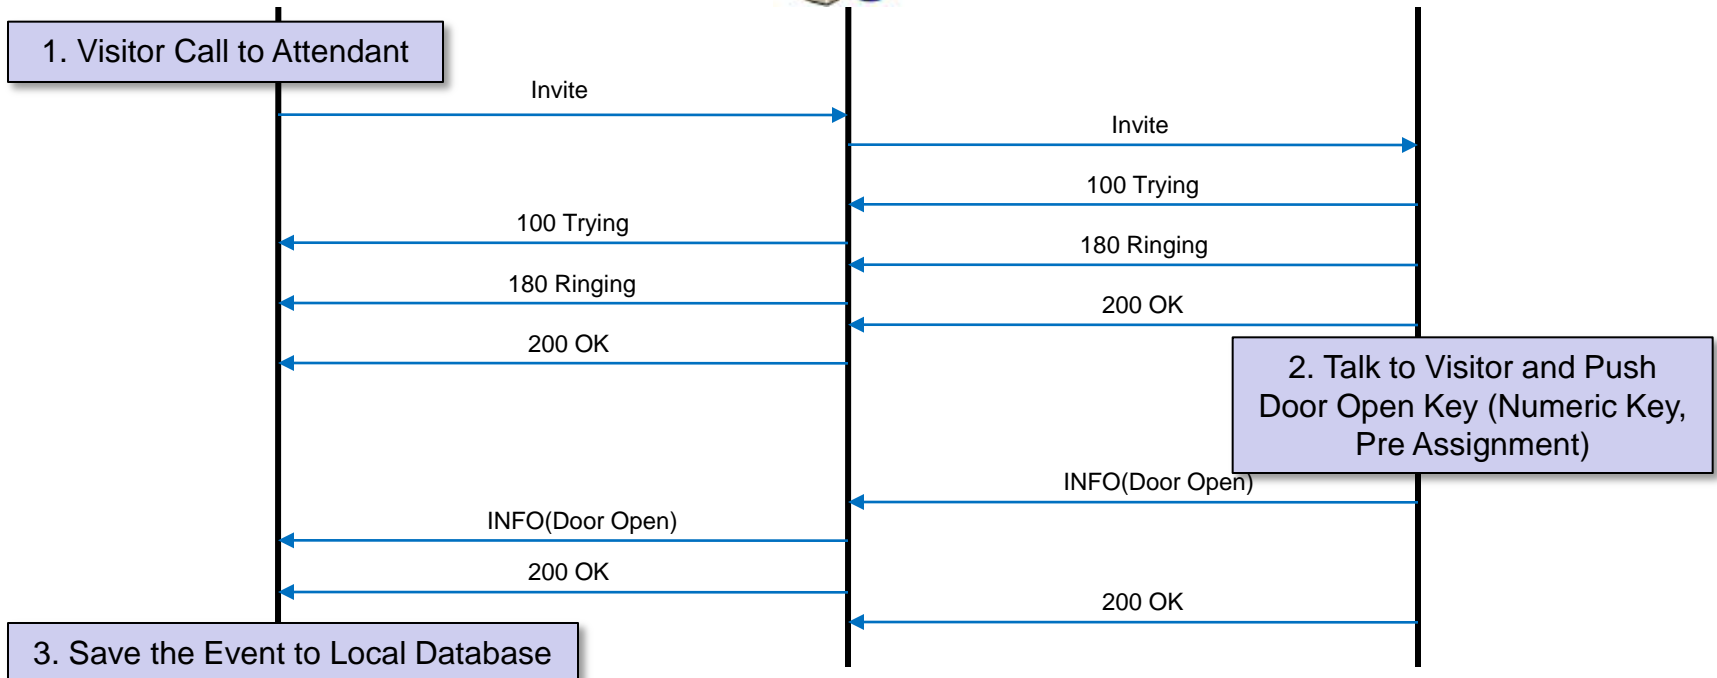

Network Diagram (Interworking Environment)

SIP Register

AP-VAC50 Register to 3CX IP-PBX

SIP Message Flow (Video)

Door Open by Terminal – AP-SAD100 (AddPac Android Door Phone Appl.)

SIP Message Flow (Video)

Door Open by Terminal – AntiSIP IOS SoftPhone

SIP Message Flow (Voice)

Door Open by Terminal – SNOM IP Phone

Smart Door Phone (Android App.)

AP-SAD100 Overview

- It supports receiving a video call from door side video door phone by visitor.
- It supports opening the door optionally with password.
- It supports making a video call to door side video door phone to see door side.
- It supports unidirectional video stream from door phone or bidirectional video stream to door phone optionally.
- It supports standard based SIP signaling protocol.
- It supports below voice and video codecs
 - Voice Codec : G.711ulaw/alaw, G.726
 - Video Codec : H.264, H.263. MPEG4

AP-SAD100 Network Service Diagram

SIP Register

Smart Door Phone Application Register to AP-ACS1000

SIP Video Call Flow

Door Open Flow

Smart Door Phone App.

Main screen (portrait)

Smart Door Phone App.