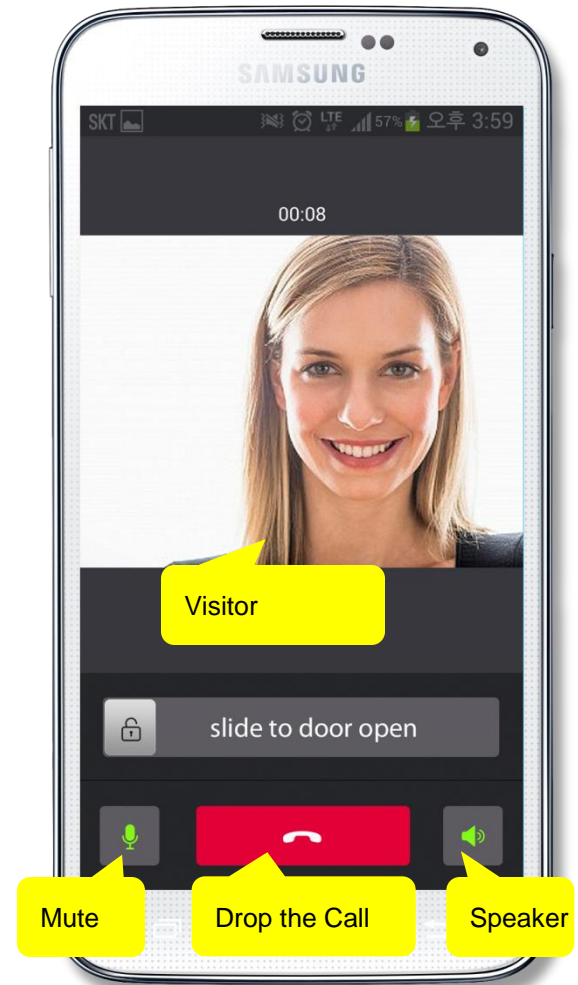

Door Open by Terminal – AntiSIP IOS SoftPhone

SIP Message Flow (Voice)

Door Open by Terminal – SNOM IP Phone

Smart Door Phone (Android App.)

AP-SAD100 Overview

- It supports receiving a video call from door side video door phone by visitor.
- It supports opening the door optionally with password.
- It supports making a video call to door side video door phone to see door side.
- It supports unidirectional video stream from door phone or bidirectional video stream to door phone optionally.
- It supports standard based SIP signaling protocol.
- It supports below voice and video codecs
 - Voice Codec : G.711ulaw/alaw, G.726
 - Video Codec : H.264, H.263. MPEG4

AP-SAD100 Network Service Diagram

SIP Register

Smart Door Phone Application Register to AP-ACS1000

SIP Video Call Flow

Door Open Flow

Smart Door Phone App.

Main screen (portrait)

Smart Door Phone App.

Main screen (landscape)

Smart Door Phone App.

Main screen (open the door)

Smart Door Phone App.

Application Settings

Thank you!

AddPac Technology Co., Ltd.
Tech. Solution

Phone +82.2.568.3848 (KOREA)