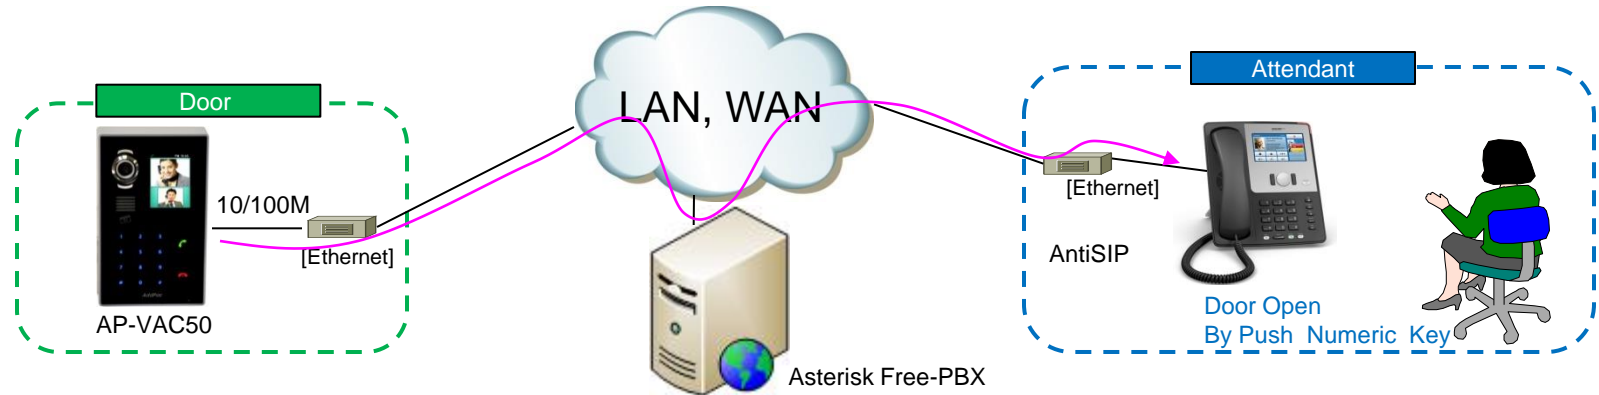

Contents

- 3CX IP-PBX Interworking Network Diagram
- Register to 3CX IP-PBX
 - SIP Message Flow
- Door Open Call Flow by End-Point Hard/Soft Terminal
 - AddPac (Video)
 - AntiSIP (Video)
 - SNOM IP Phone (Voice)
- AddPac Smart Door Phone Appl. Introduce

Network Diagram (Interworking Environment)

SIP Register

AP-VAC50 Register to 3CX IP-PBX

SIP Message Flow (Video)

Door Open by Terminal – AP-SAD100 (AddPac Android Door Phone Appl.)

SIP Message Flow (Video)

Door Open by Terminal – AntiSIP IOS SoftPhone

SIP Message Flow (Voice)

Door Open by Terminal – SNOM IP Phone

Smart Door Phone (Android App.)

AP-SAD100 Overview

- It supports receiving a video call from door side video door phone by visitor.
- It supports opening the door optionally with password.
- It supports making a video call to door side video door phone to see door side.
- It supports unidirectional video stream from door phone or bidirectional video stream to door phone optionally.
- It supports standard based SIP signaling protocol.
- It supports below voice and video codecs
 - Voice Codec : G.711ulaw/alaw, G.726
 - Video Codec : H.264, H.263. MPEG4

AP-SAD100 Network Service Diagram

SIP Register

Smart Door Phone Application Register to AP-ACS1000

SIP Video Call Flow

Door Open Flow

Smart Door Phone App.

Main screen (portrait)

Smart Door Phone App.