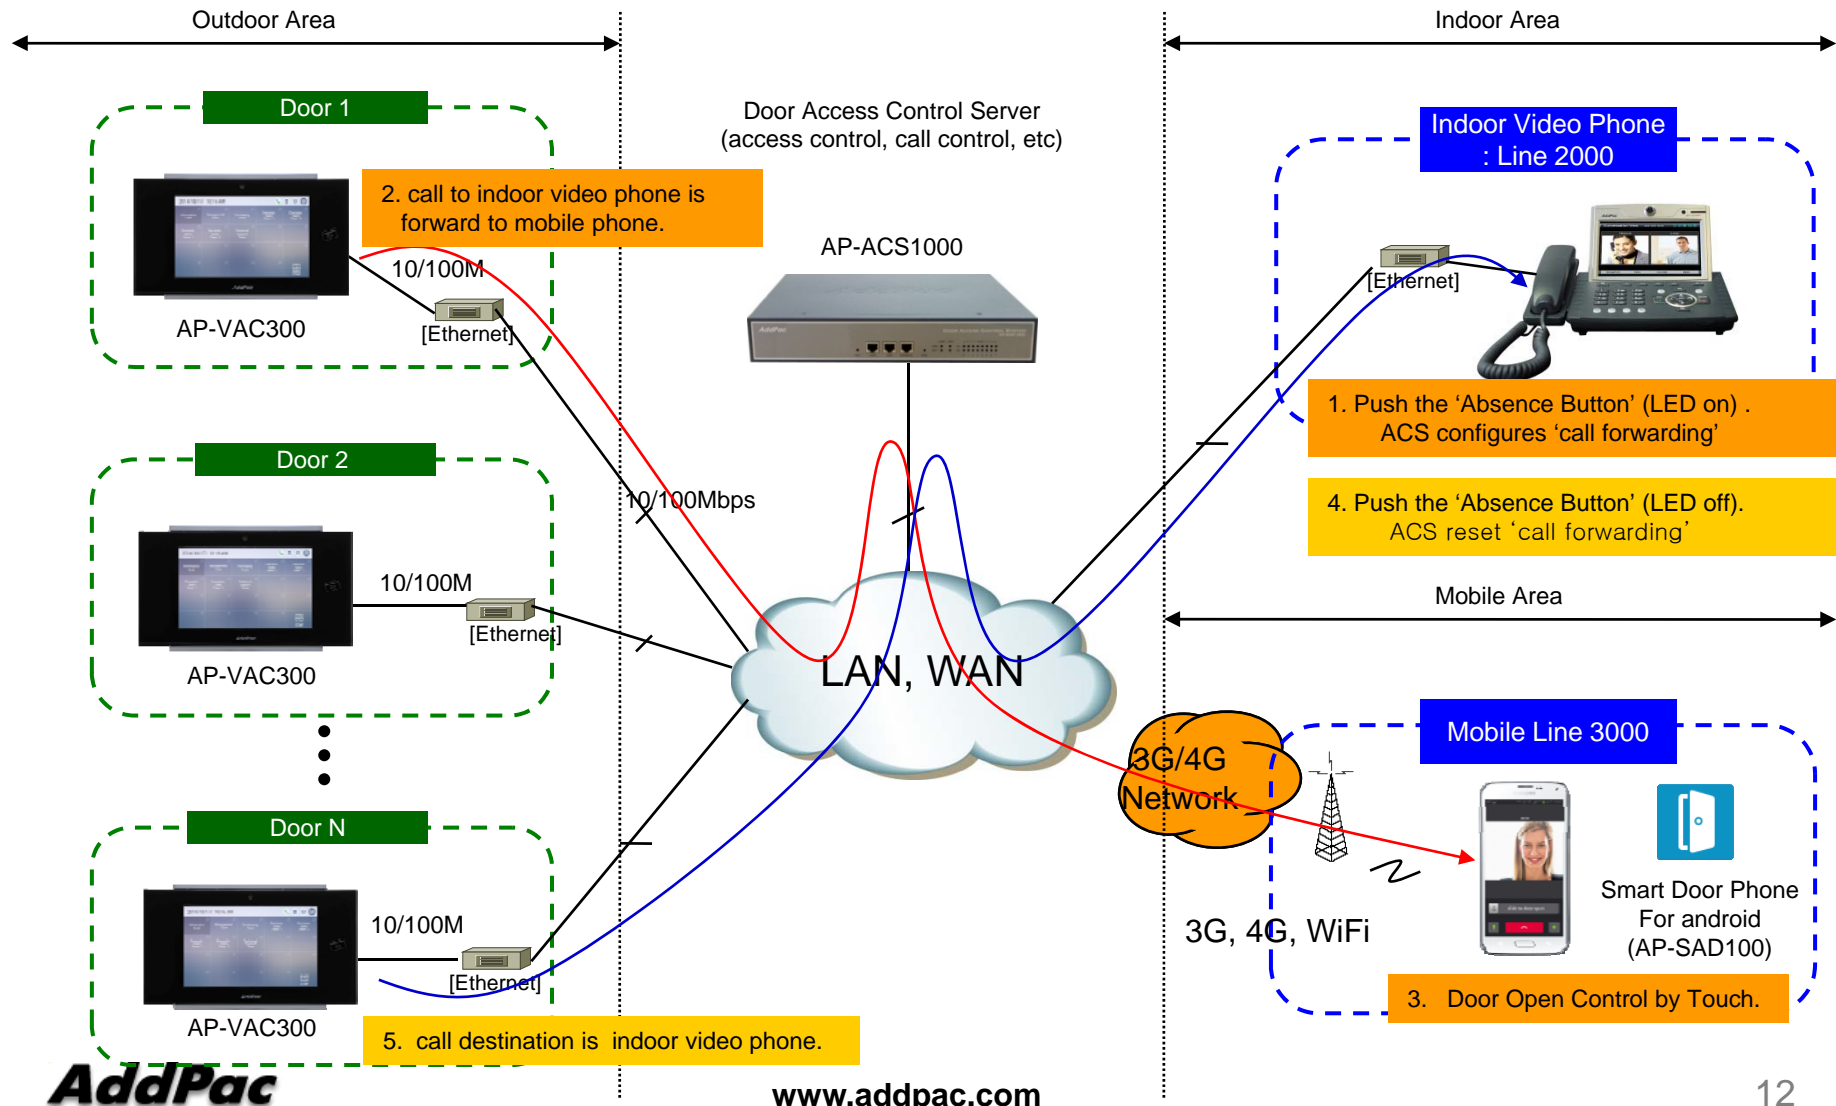

Smart Door Phone (Android App.)

AP-SAD100 Overview

- It supports receiving a video call from door side video door phone by visitor.
- It supports opening the door optionally with password.
- It supports making a video call to door side video door phone to see door side.
- It supports unidirectional video stream from door phone or bidirectional video stream to door phone optionally.
- It supports standard based SIP signaling protocol.
- It supports below voice and video codecs
 - Voice Codec : G.711ulaw/alaw, G.726
 - Video Codec : H.264, H.263. MPEG4

AP-SAD100 Network Service Diagram

SIP Register

Smart Door Phone Application Register to AP-ACS1000

SIP Video Call Flow

Door Open Flow

Smart Door Phone App.

Main screen (portrait)

AddPac

www.addpac.com

Smart Door Phone App.

Main screen (landscape)

Smart Door Phone App.

Main screen (open the door)

Smart Door Phone App.

Application Settings

Video Phone Call Forward To Mobile Extension (Service Diagram)