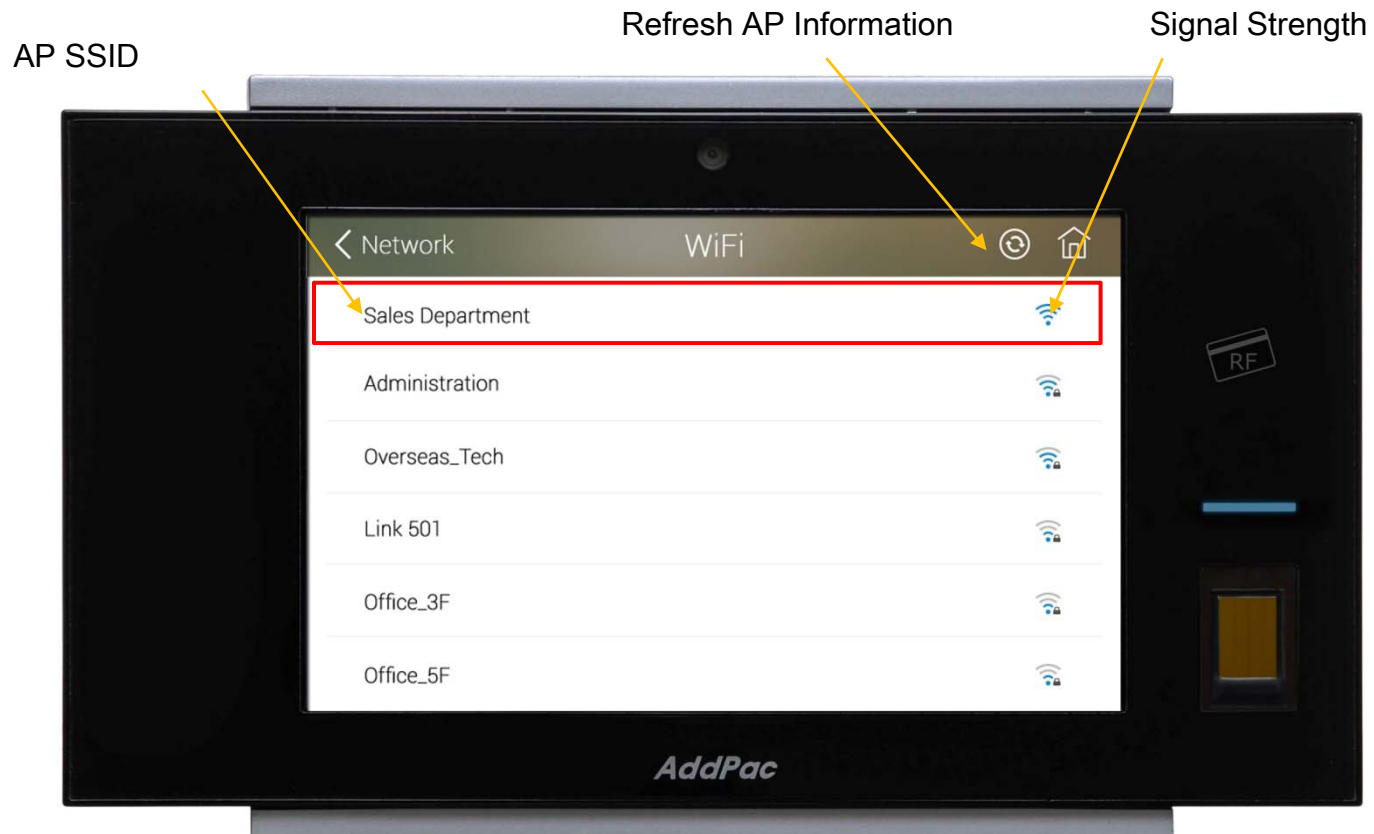

AP-VAC350 7Inch LCD IP Video Door Phone

High Performance Fingerprint Recognition IP Video Door Phone Solution

WiFi Configuration
(Option)

AddPac

AddPac Technology

Sales and Marketing

Contents

- AP-VAC350 WiFi Network Service Diagram
- AP-VAC350 WiFi Configuration
 - Enable WiFi Interface
 - Search WiFi
 - Set WiFi Profile (Profile Use, Change Encryption, Encryption Lists, Password)
 - Search WiFi (with Selected AP)
 - WiFi Network Information

WiFi Network Diagram

Enable WiFi Interface

Enable WiFi Interface

Search WiFi Interface

Set WiFi Profile

> Profile Use

Set AP Profile use

Set WiFi Profile