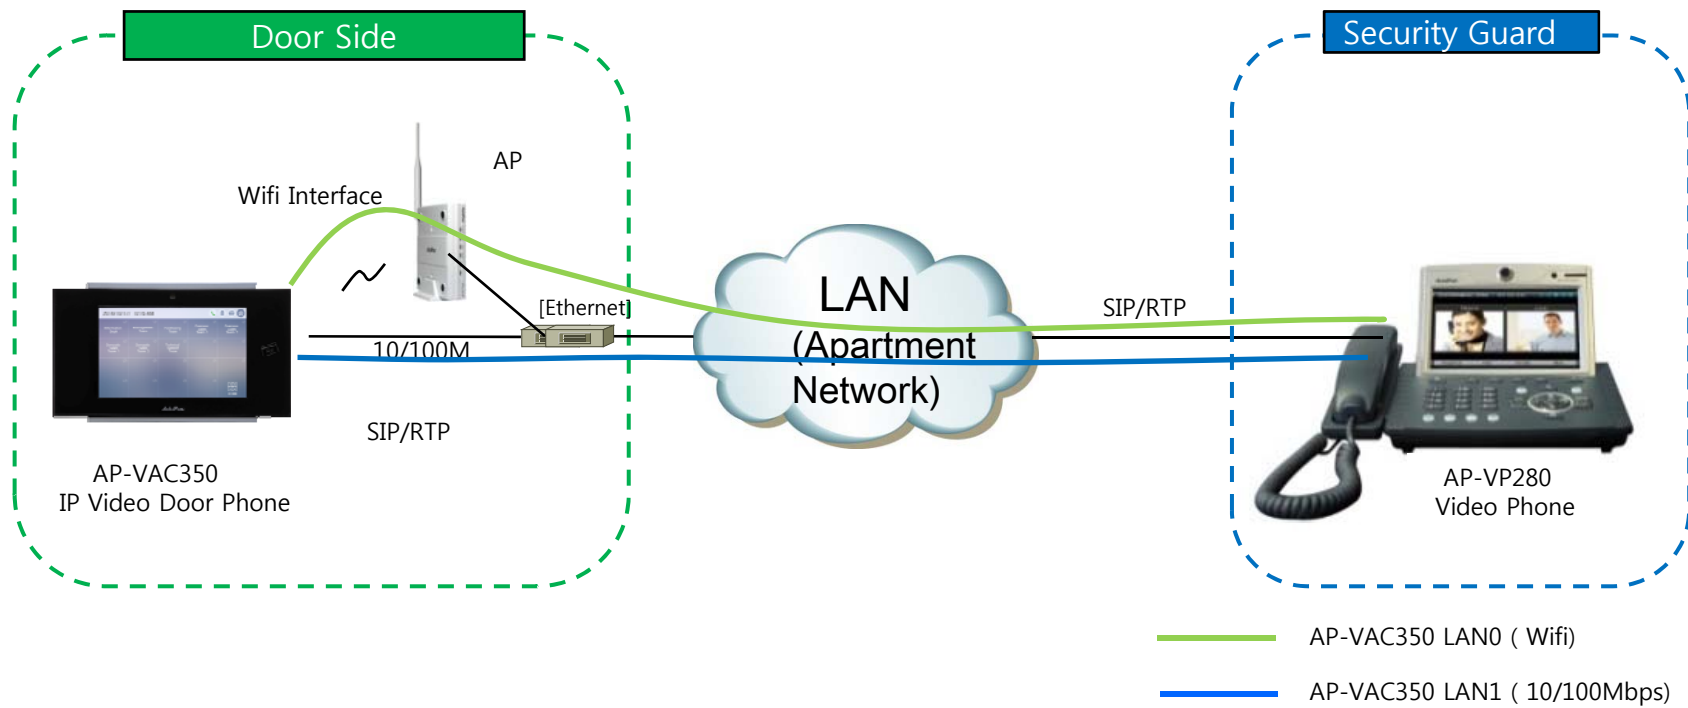

AP-VAC350 7Inch LCD IP Video Door Phone

High Performance Fingerprint Recognition IP Video Door Phone Solution

WiFi Configuration
(Option)

AddPac

AddPac Technology

Sales and Marketing

Contents

- AP-VAC350 WiFi Network Service Diagram
- AP-VAC350 WiFi Configuration
 - Enable WiFi Interface
 - Search WiFi
 - Set WiFi Profile (Profile Use, Change Encryption, Encryption Lists, Password)
 - Search WiFi (with Selected AP)
 - WiFi Network Information

WiFi Network Diagram

Enable WiFi Interface

Enable WiFi Interface

Search WiFi Interface

Set WiFi Profile

> Profile Use

Set AP Profile use

Set WiFi Profile