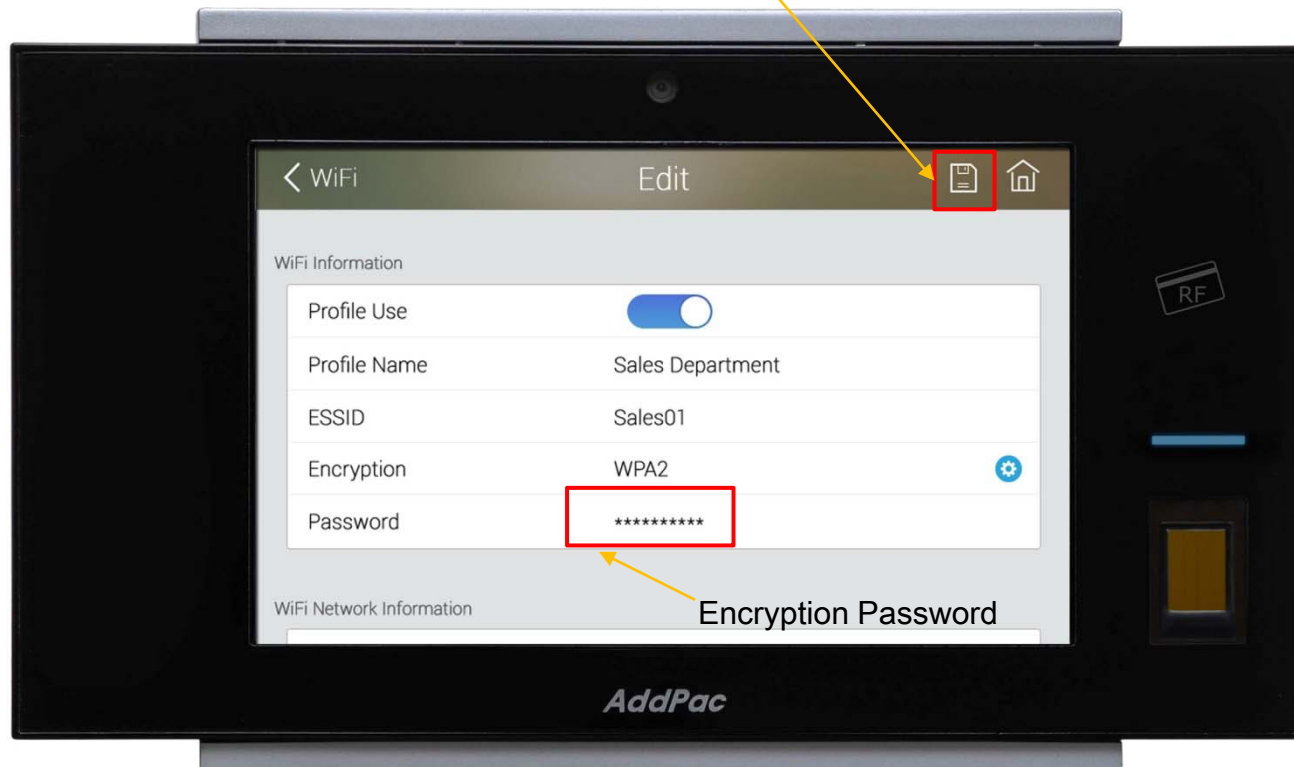

AP-VAC350 7Inch LCD IP Video Door Phone

High Performance Fingerprint Recognition IP Video Door Phone Solution

WiFi Configuration
(Option)

AddPac

AddPac Technology

Sales and Marketing

Contents

- AP-VAC350 WiFi Network Service Diagram
- AP-VAC350 WiFi Configuration
 - Enable WiFi Interface
 - Search WiFi
 - Set WiFi Profile (Profile Use, Change Encryption, Encryption Lists, Password)
 - Search WiFi (with Selected AP)
 - WiFi Network Information

WiFi Network Diagram

Enable WiFi Interface

Enable WiFi Interface

Search WiFi Interface

Set WiFi Profile

> Profile Use

Set AP Profile use

Set WiFi Profile

> Change Encryption

Set WiFi Profile

> Encryption Lists

Set WiFi Profile

> Password

Save Configuration

Search WiFi (with Selected AP)

Selected WiFi