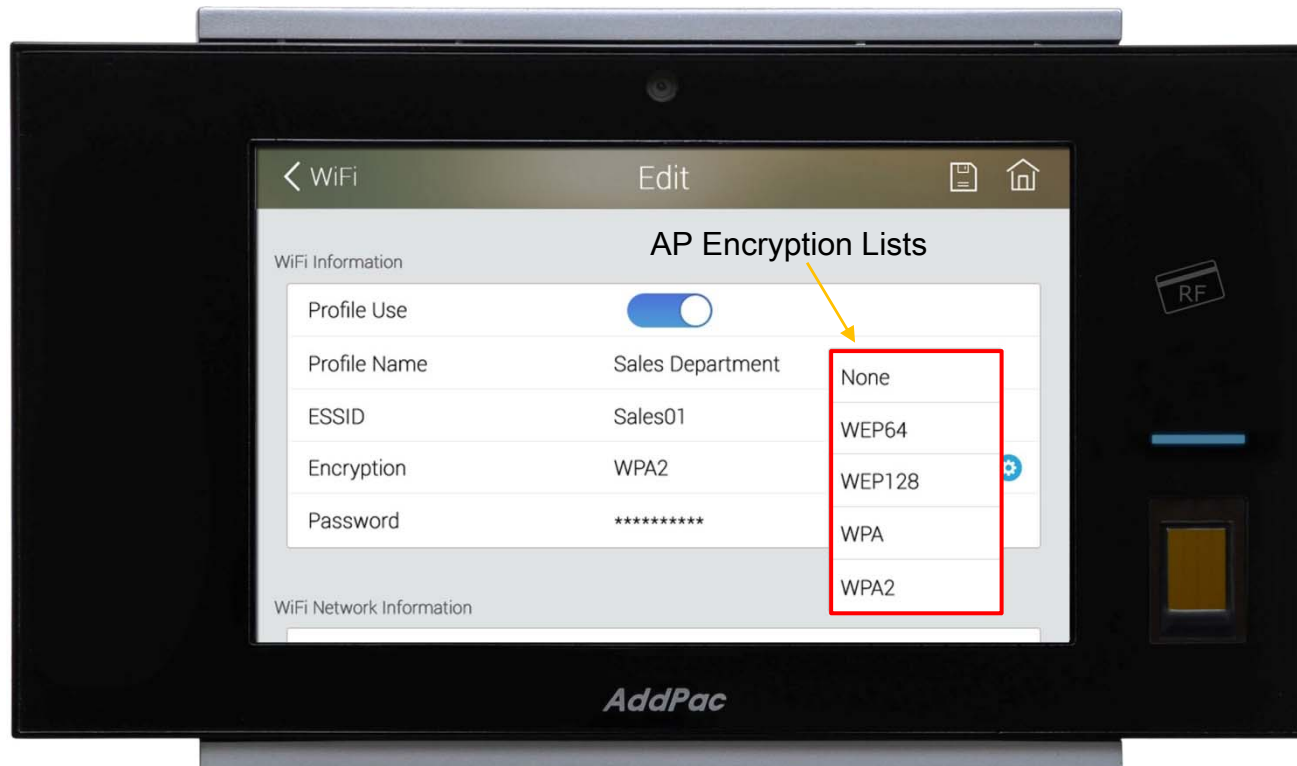

AP-VAC350 7Inch LCD IP Video Door Phone

High Performance Fingerprint Recognition IP Video Door Phone Solution

WiFi Configuration
(Option)

AddPac

AddPac Technology

Sales and Marketing

Contents

- AP-VAC350 WiFi Network Service Diagram
- AP-VAC350 WiFi Configuration
 - Enable WiFi Interface
 - Search WiFi
 - Set WiFi Profile (Profile Use, Change Encryption, Encryption Lists, Password)
 - Search WiFi (with Selected AP)
 - WiFi Network Information

WiFi Network Diagram

Enable WiFi Interface

Enable WiFi Interface

Search WiFi Interface

Set WiFi Profile

> Profile Use

Set AP Profile use

Set WiFi Profile

> Change Encryption

Set WiFi Profile

> Encryption Lists

Set WiFi Profile

> Password

Save Configuration

Search WiFi (with Selected AP)

Selected WiFi