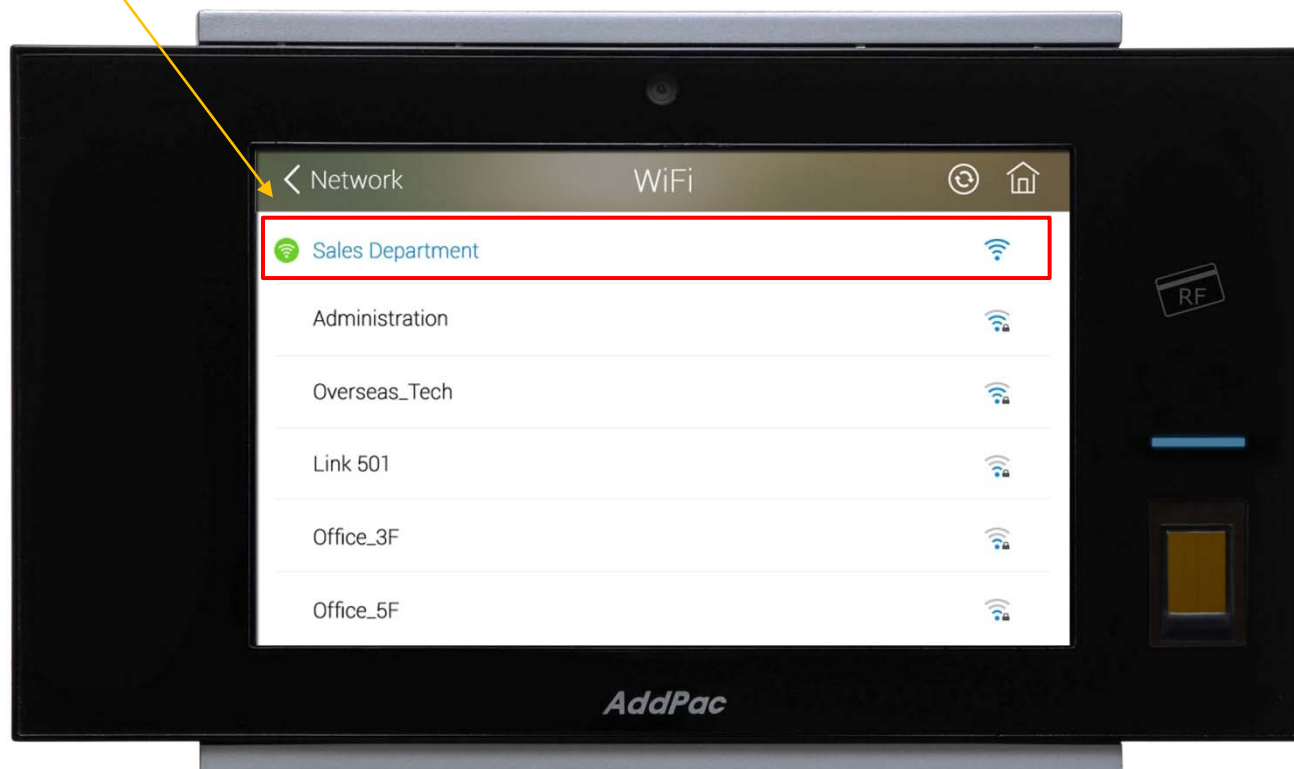

AP-VAC350 7Inch LCD IP Video Door Phone

High Performance Fingerprint Recognition IP Video Door Phone Solution

WiFi Configuration
(Option)

AddPac

AddPac Technology

Sales and Marketing

Contents

- AP-VAC350 WiFi Network Service Diagram
- AP-VAC350 WiFi Configuration
 - Enable WiFi Interface
 - Search WiFi
 - Set WiFi Profile (Profile Use, Change Encryption, Encryption Lists, Password)
 - Search WiFi (with Selected AP)
 - WiFi Network Information

WiFi Network Diagram

Enable WiFi Interface

Enable WiFi Interface

Search WiFi Interface

Set WiFi Profile

> Profile Use

Set AP Profile use

Set WiFi Profile

> Change Encryption

Set WiFi Profile

> Encryption Lists

Set WiFi Profile

> Password

Save Configuration

Search WiFi (with Selected AP)

Selected WiFi