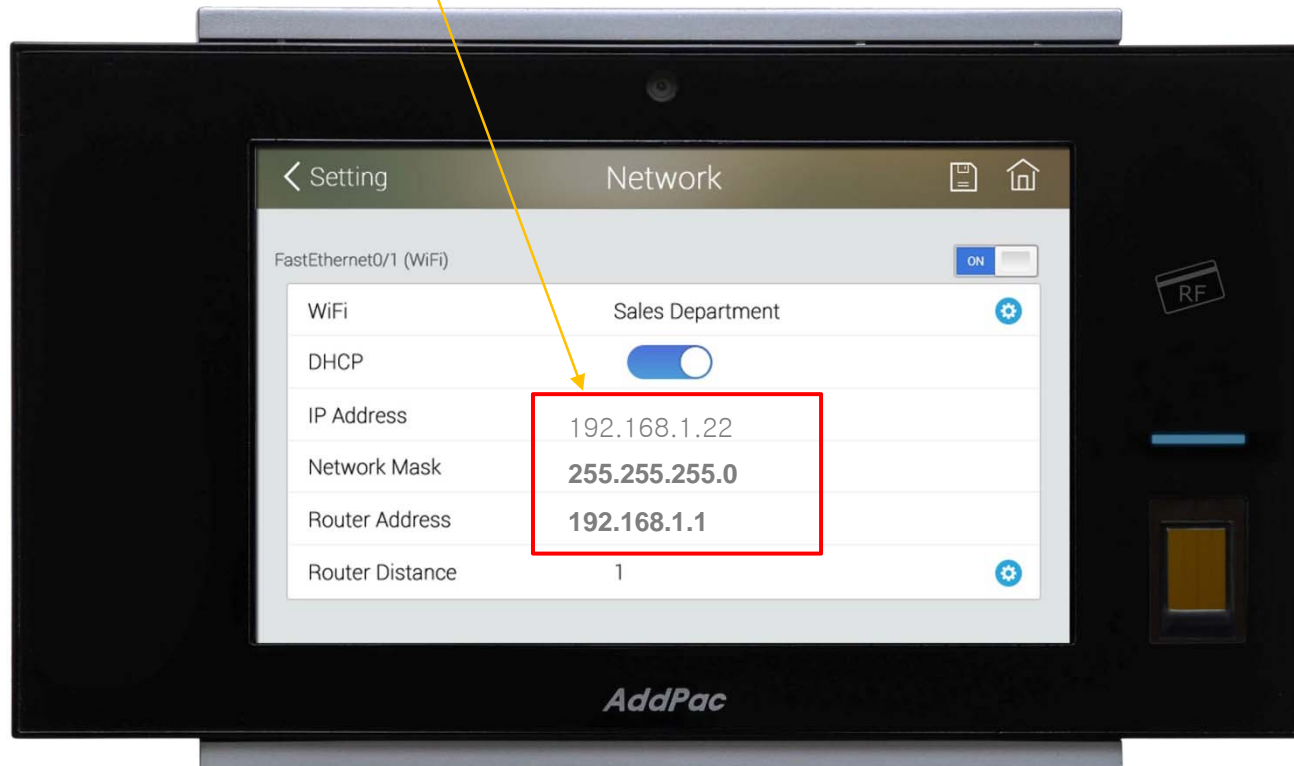

WiFi Network Information

IP Address Information