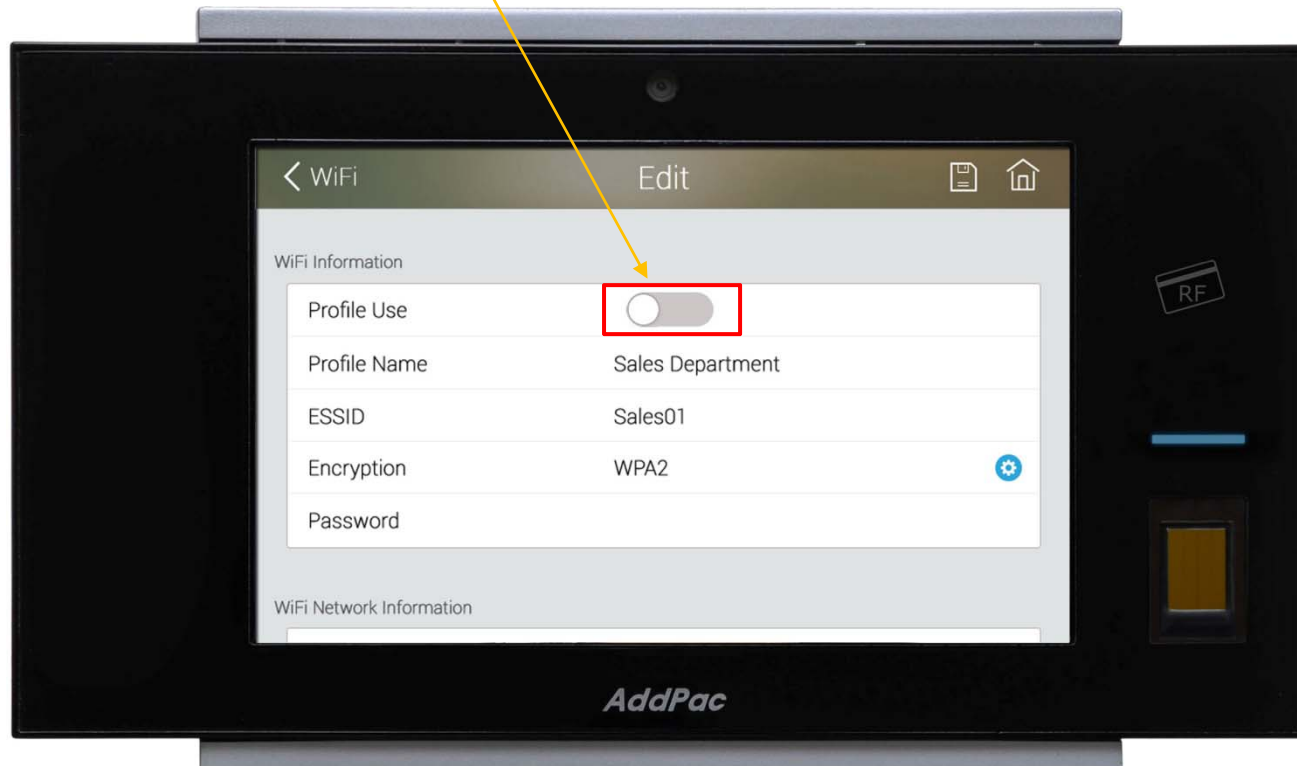

AP-VAC350 7Inch LCD IP Video Door Phone

High Performance Fingerprint Recognition IP Video Door Phone Solution

WiFi Configuration
(Option)

AddPac

AddPac Technology

Sales and Marketing

Contents

- AP-VAC350 WiFi Network Service Diagram
- AP-VAC350 WiFi Configuration
 - Enable WiFi Interface
 - Search WiFi
 - Set WiFi Profile (Profile Use, Change Encryption, Encryption Lists, Password)
 - Search WiFi (with Selected AP)
 - WiFi Network Information

WiFi Network Diagram

Enable WiFi Interface

Enable WiFi Interface

Search WiFi Interface

Set WiFi Profile

> Profile Use

Set AP Profile use

Set WiFi Profile