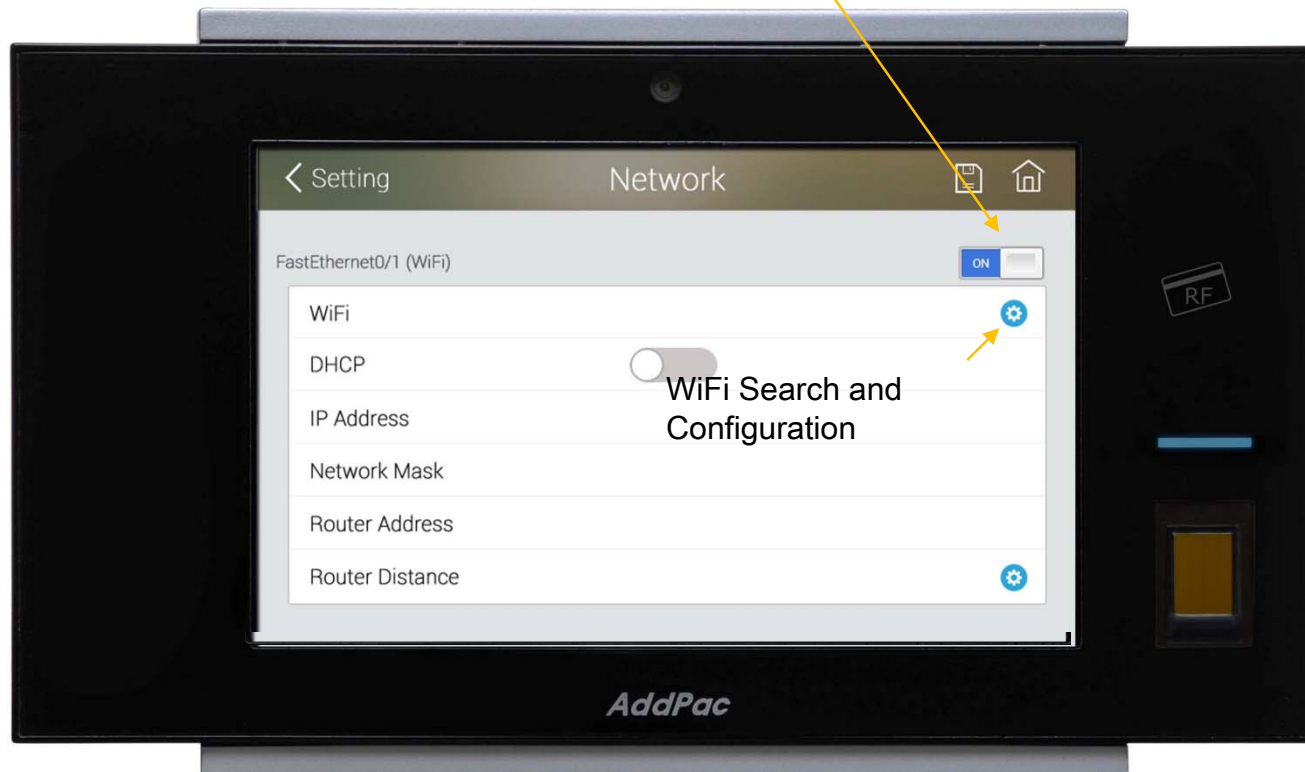

AP-VAC350 7Inch LCD IP Video Door Phone

High Performance Fingerprint Recognition IP Video Door Phone Solution

WiFi Configuration
(Option)

AddPac

AddPac Technology

Sales and Marketing

Contents

- AP-VAC350 WiFi Network Service Diagram
- AP-VAC350 WiFi Configuration
 - Enable WiFi Interface
 - Search WiFi
 - Set WiFi Profile (Profile Use, Change Encryption, Encryption Lists, Password)
 - Search WiFi (with Selected AP)
 - WiFi Network Information

WiFi Network Diagram

Enable WiFi Interface

Enable WiFi Interface

Search WiFi Interface

Set WiFi Profile

> Profile Use

Set AP Profile use

Set WiFi Profile