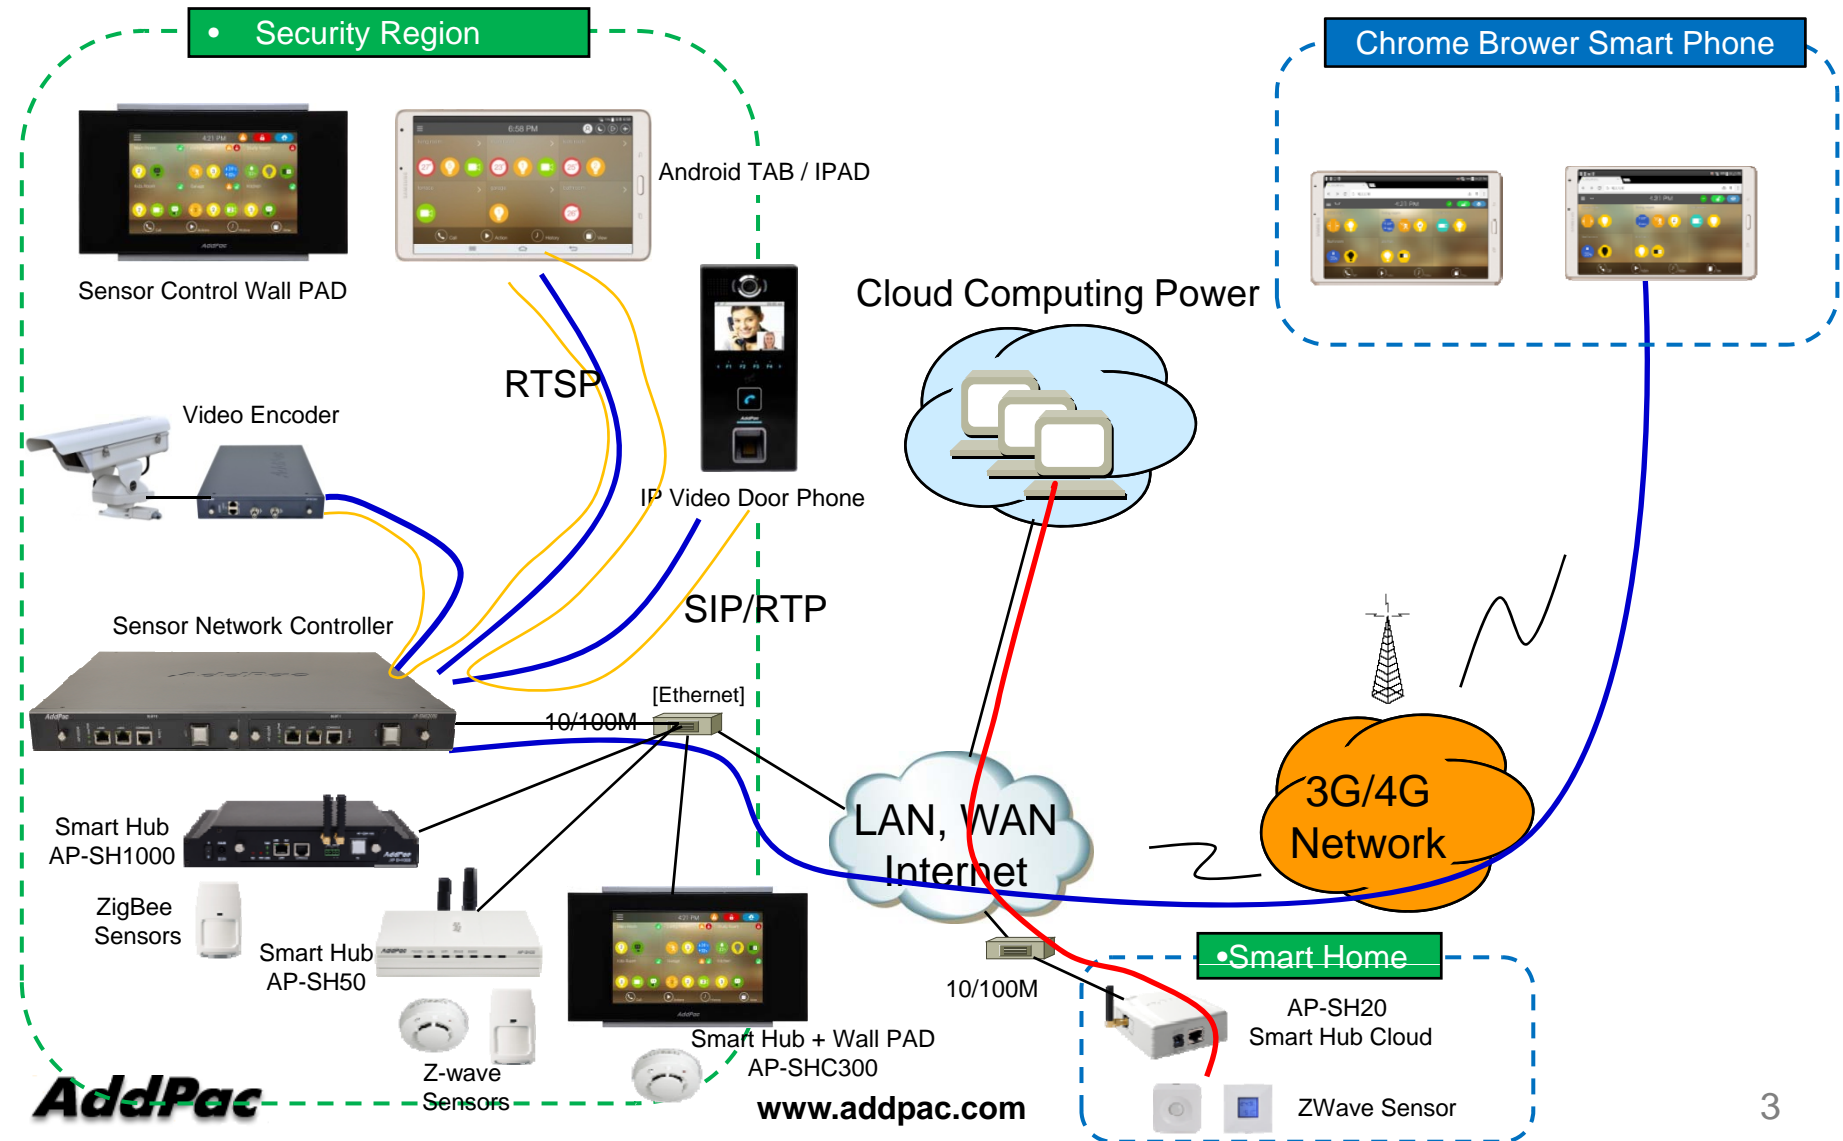

Chrome Browser based IoT (Internet of things) Software Control

AddPac

AddPac Technology

Sales and Marketing

www.addpac.com

Contents

- Network Service Diagram
- Chrome OS Support : MS-Windows, Android, IOS
- Chrome Browser based Restrict IoT Service
- Android/IOS APP. based IoT Service
- Comparison Table Between Chrome Browser and Android/IOS APP.
- Chrome Browser UI Design (examples)

Network Service Diagram

Chrome Browser Restrict Service

- Main View (Zone Summary)
- Armed Mode (Away, Stay, Night)
- Short View
- Zone View
- Zone Setting and Configuration
- Sensor Control View (Ex: Light Control, Thermostat, etc)
- Sensor Control View (Action, Mode, Alert, etc)

Android/IOS APP. based Smart Home Service

- Main View (Zone Summary)
- Armed Mode (Away, Stay, Night)
- Short View
- Zone View
- Zone Setting and Configuration
- IP Camera View Mode (Home, Outside Home)
- Call View (Favorite Call, Recent Call, Phone Book, etc)
- Video Call View
- Sensor Control View (Ex: Light Control, Thermostat, etc)
- Sensor Control View (Action, Mode, Alert, etc)

Comparison Table

Service	General Chrome Browser	AddPac Android/IOS APP.
Smart Hub Control for Sensor Devices	Main View (Zone Summary) Armed Mode (Away, Stay, Night) Short View Zone View Zone Setting and Configuration Sensor Control View (Ex: Light Control, Thermostat, etc) Sensor Control View (Action, Mode, Alert, etc)	Main View (Zone Summary) Armed Mode (Away, Stay, Night) Short View Zone View Zone Setting and Configuration Sensor Control View (Ex: Light Control, Thermostat, etc) Sensor Control View (Action, Mode, Alert, etc)
SIP Call Control Service	Not Support	Call View (Favorite Call, Recent Call, Phone Book, etc) Video Call View
RTSP based IP Camera Service	Not Support	IP Camera View Mode (Home, Outside Home)