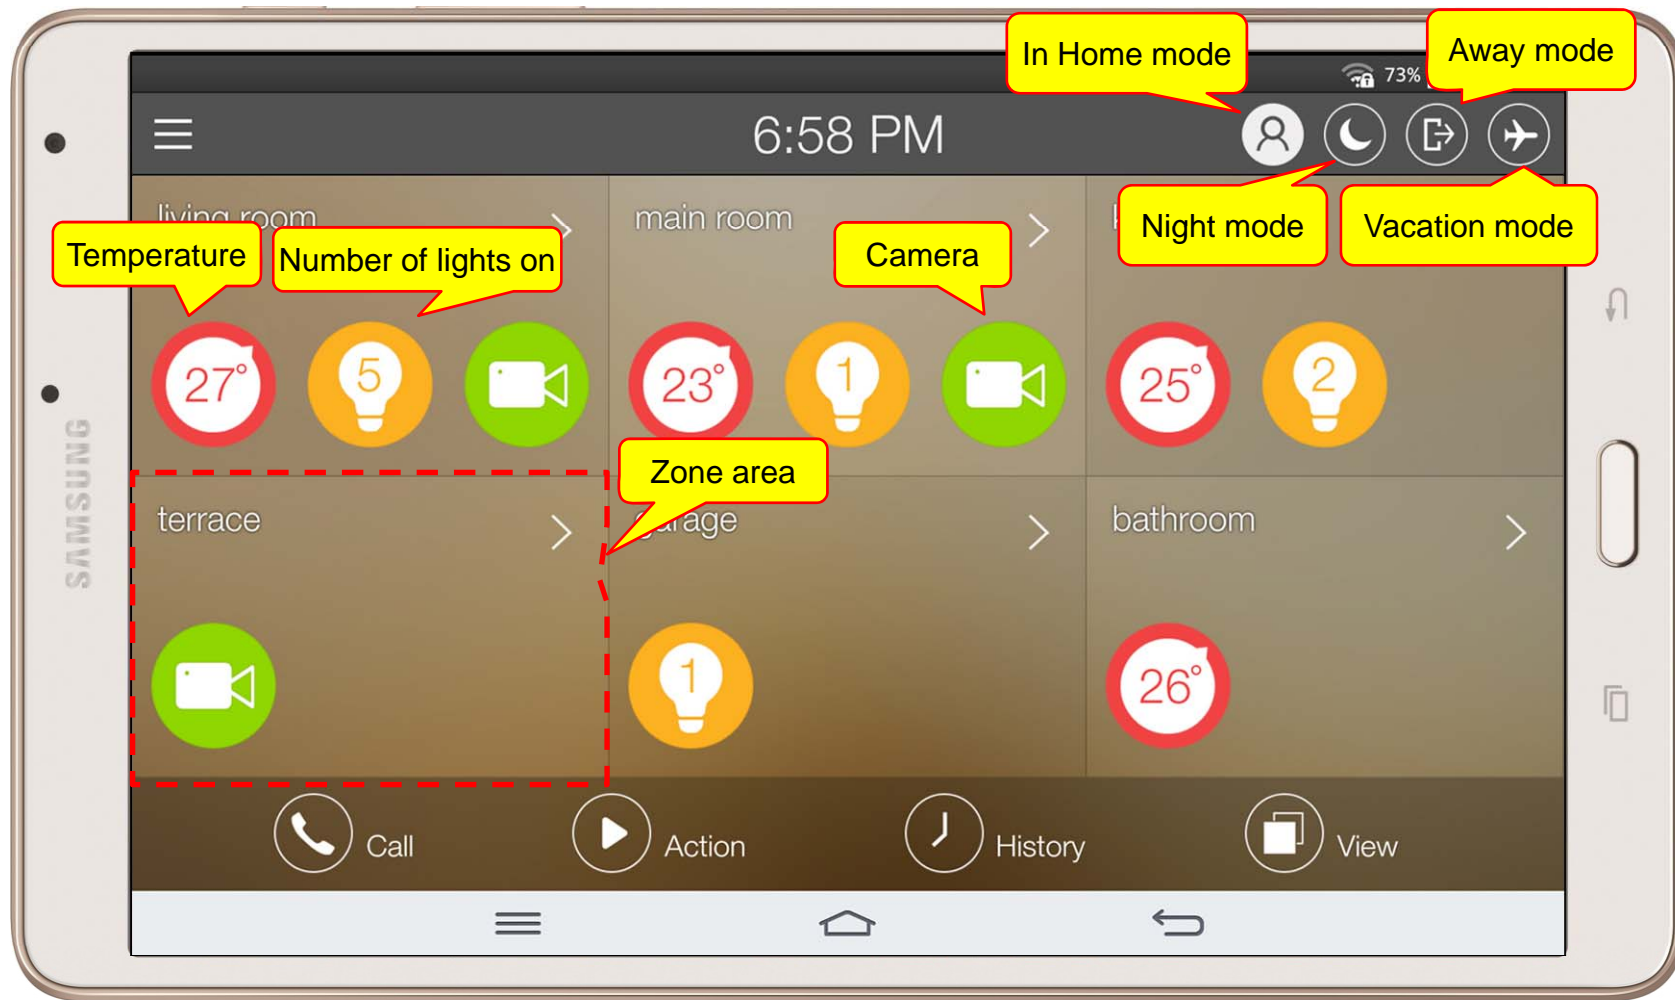

The banner features a dark blue background with a light blue gradient. It displays three devices: two tablets and one desktop monitor, all showing a user interface with various colored icons (yellow, green, red, blue) representing different IoT functions. The text is white and blue, providing product details and a call to action.

AP-ASH100

Android IoT Mobile Appl.

AP-ASH100 Overview

- It supports receiving a video call from video door phone by visitor.
- It supports making a video call to video door phone to see door side.
- It supports bidirectional video call from security guard video phone.
- It supports smart hub devices for sensor device handling.
- It supports IP camera view mode using RTSP protocol
- It supports standard based SIP signaling protocol.
- It supports below voice and video codecs
 - Voice Codec : G.711ulaw/alaw, G.726
 - Video Codec : H.264, H.263. MPEG4

UI examples Lists

- Main View (Zone Summary)
- Armed Mode (Away, Stay, Night)
- Short View
- Zone View
- Zone Setting and Configuration
- IP Camera View Mode (Home, Outside Home)
- Call View (Favorite Call, Recent Call, Phone Book, etc)
- Video Call View
- Sensor Control View (Ex: Light Control, Thermostat, etc)
- Sensor Control View (Action, Mode, Alert, etc)

Main View (Zone Summary)

Main View (Cont.)

Main View (Zone Detail)

Armed Mode

Short Cut View

Zone View

Zone Setting

Camera Live View