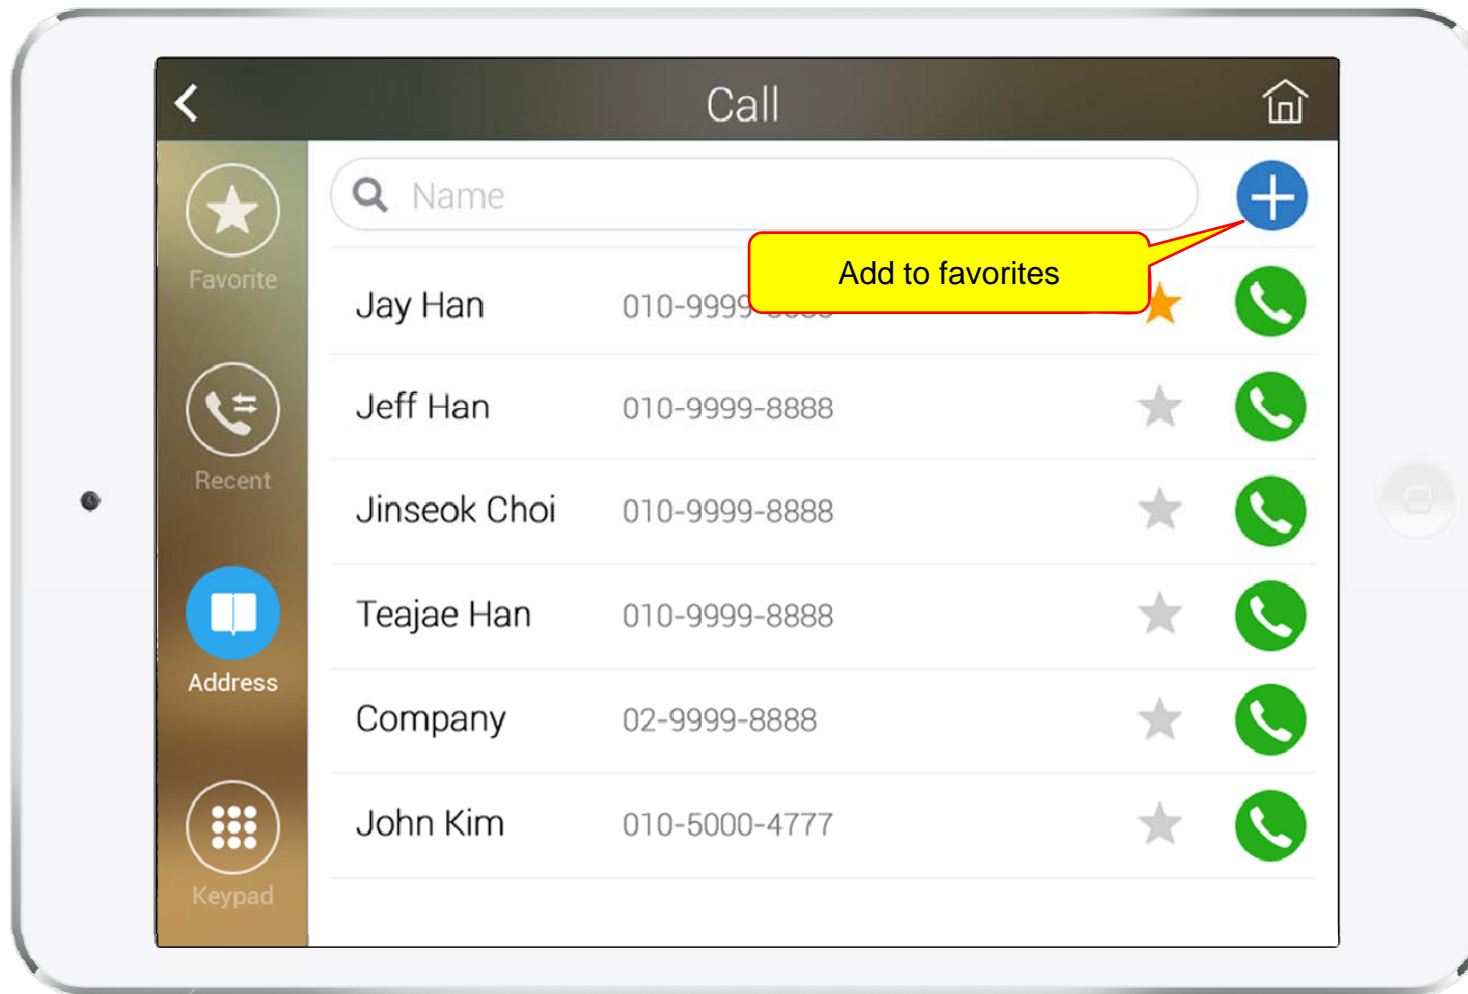

Main View (Zone Summary)

Main View (Cont.)

Main View (Zone Detail)

Armed Mode

Short Cut View

Zone View

Zone Setting

Camera Live View

Light Control

Thermostat

Favorite Call View

Recent Call View

Contact View

Add Contact

Keypad View

Video Call View

Light Control

Thermostat

Action View

Mode View

Alert View

Schedule View

Setting Menu

Chrome Browser based IoT (Internet of things) Software Control