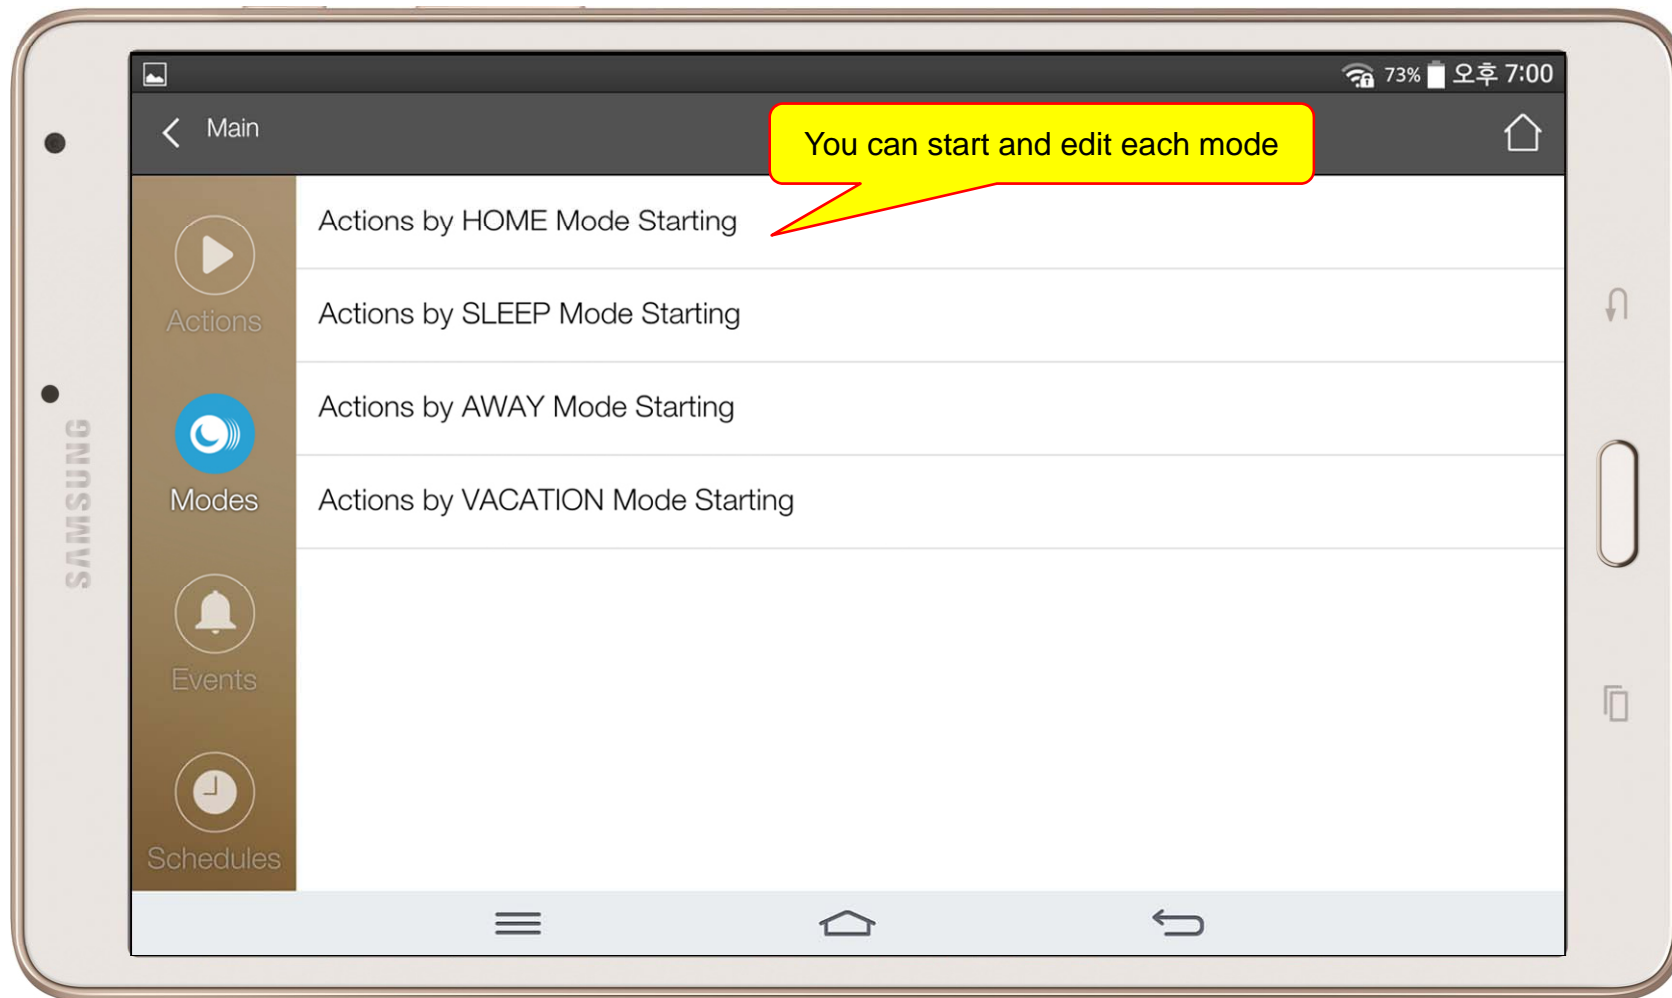

UI examples Lists

- Main View (Zone Summary)
- Armed Mode (Away, Stay, Night)
- Short View
- Zone View
- Zone Setting and Configuration
- IP Camera View Mode (Home, Outside Home)
- Call View (Favorite Call, Recent Call, Phone Book, etc)
- Video Call View
- Sensor Control View (Ex: Light Control, Thermostat, etc)
- Sensor Control View (Action, Mode, Alert, etc)

Main View (Zone Summary)

Main View (Cont.)

Main View (Zone Detail)

Armed Mode

Short Cut View

Zone View

Zone Setting

Camera Live View

Light Control

Thermostat

Favorite Call View

Recent Call View

Contact View

Add Contact

Keypad View

Video Call View

Thermostat

Action View

Mode View

Alert View

Schedule View

Setting Menu

AP-ISH100

Apple IOS IoT Mobile Appl.