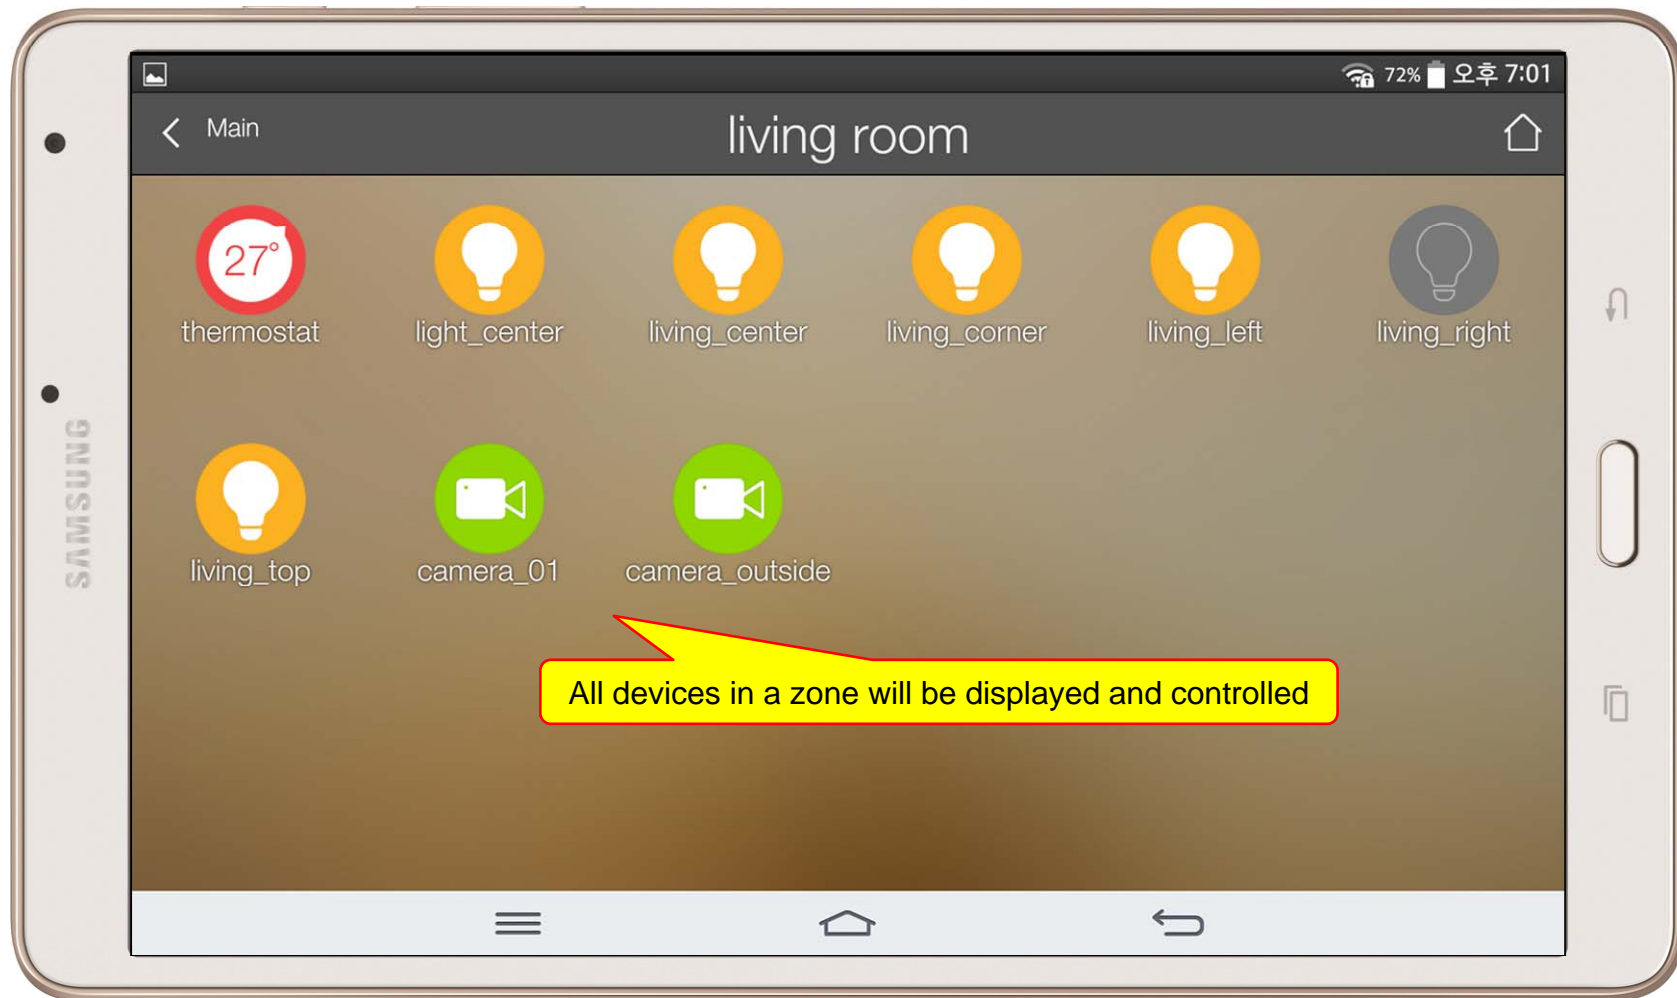

The banner features a dark blue background with a light blue gradient. It displays three devices: two tablets and one desktop monitor, all showing a user interface with various colored icons (yellow, green, red, blue) representing different IoT functions. The text is white and blue, providing product details and a call to action.

UI examples Lists

- Main View (Zone Summary)
- Armed Mode (Away, Stay, Night)
- Short View
- Zone View
- Zone Setting and Configuration
- IP Camera View Mode (Home, Outside Home)
- Call View (Favorite Call, Recent Call, Phone Book, etc)
- Video Call View
- Sensor Control View (Ex: Light Control, Thermostat, etc)
- Sensor Control View (Action, Mode, Alert, etc)

Main View (Zone Summary)

Main View (Cont.)

Main View (Zone Detail)

Armed Mode

Short Cut View

Zone View

Zone Setting

Camera Live View

Light Control

Thermostat

Favorite Call View

Recent Call View

Contact View

Add Contact

Keypad View

Video Call View