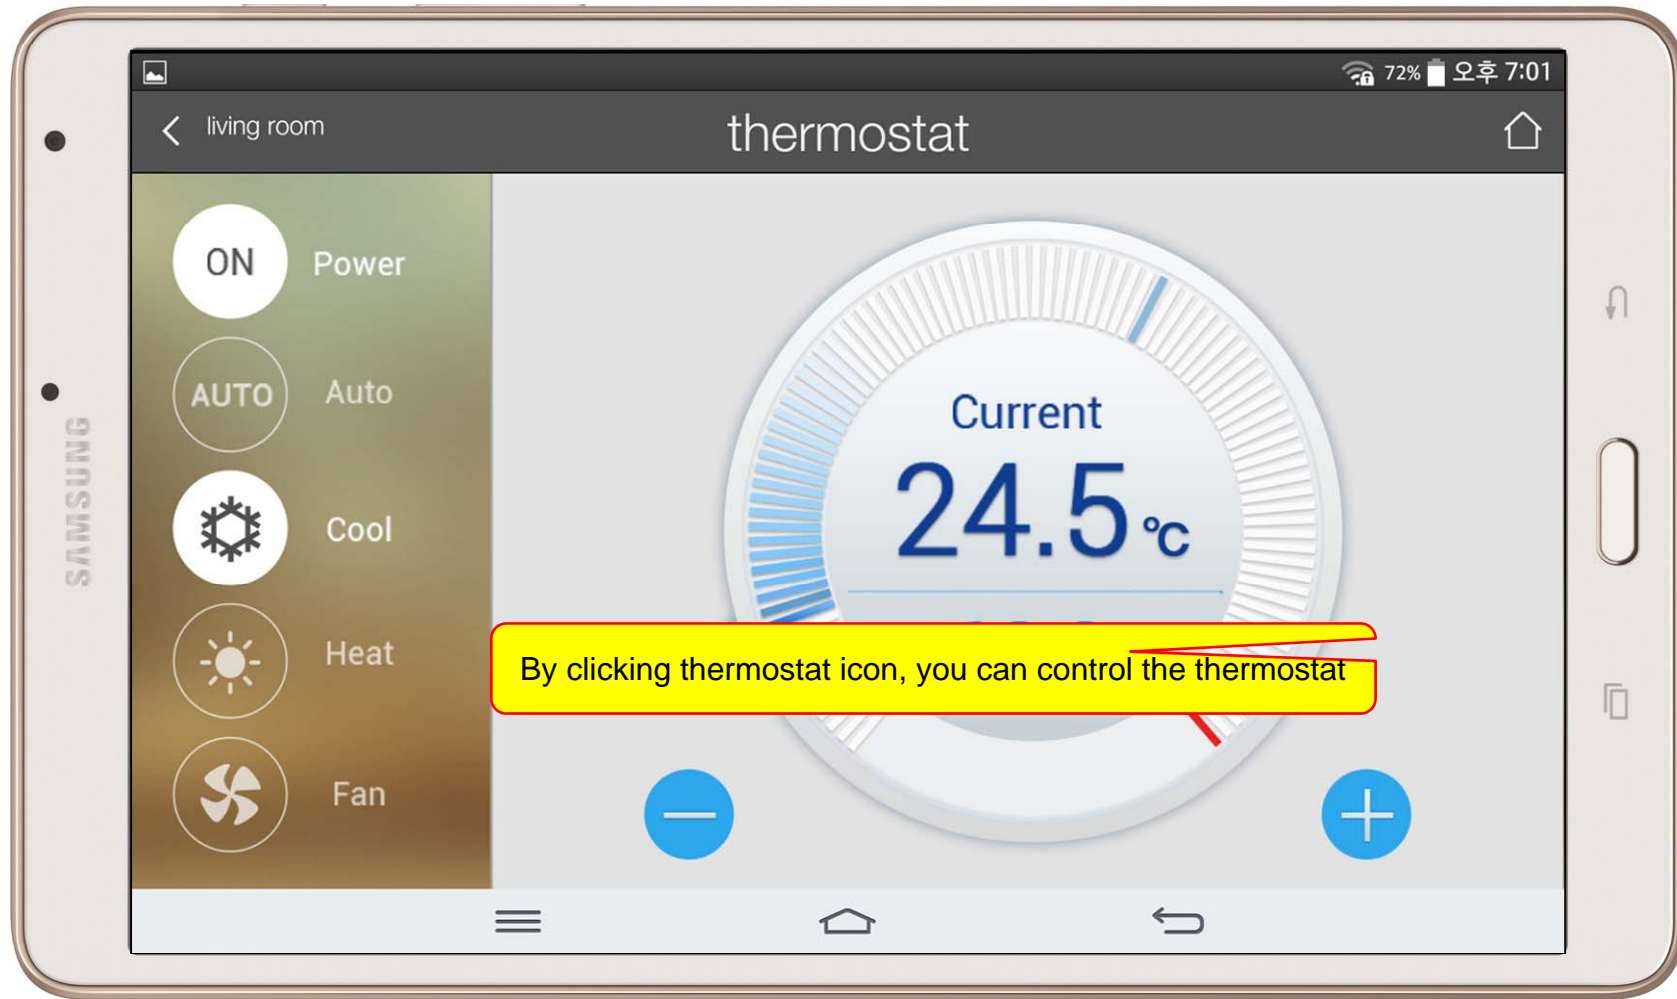

Thermostat