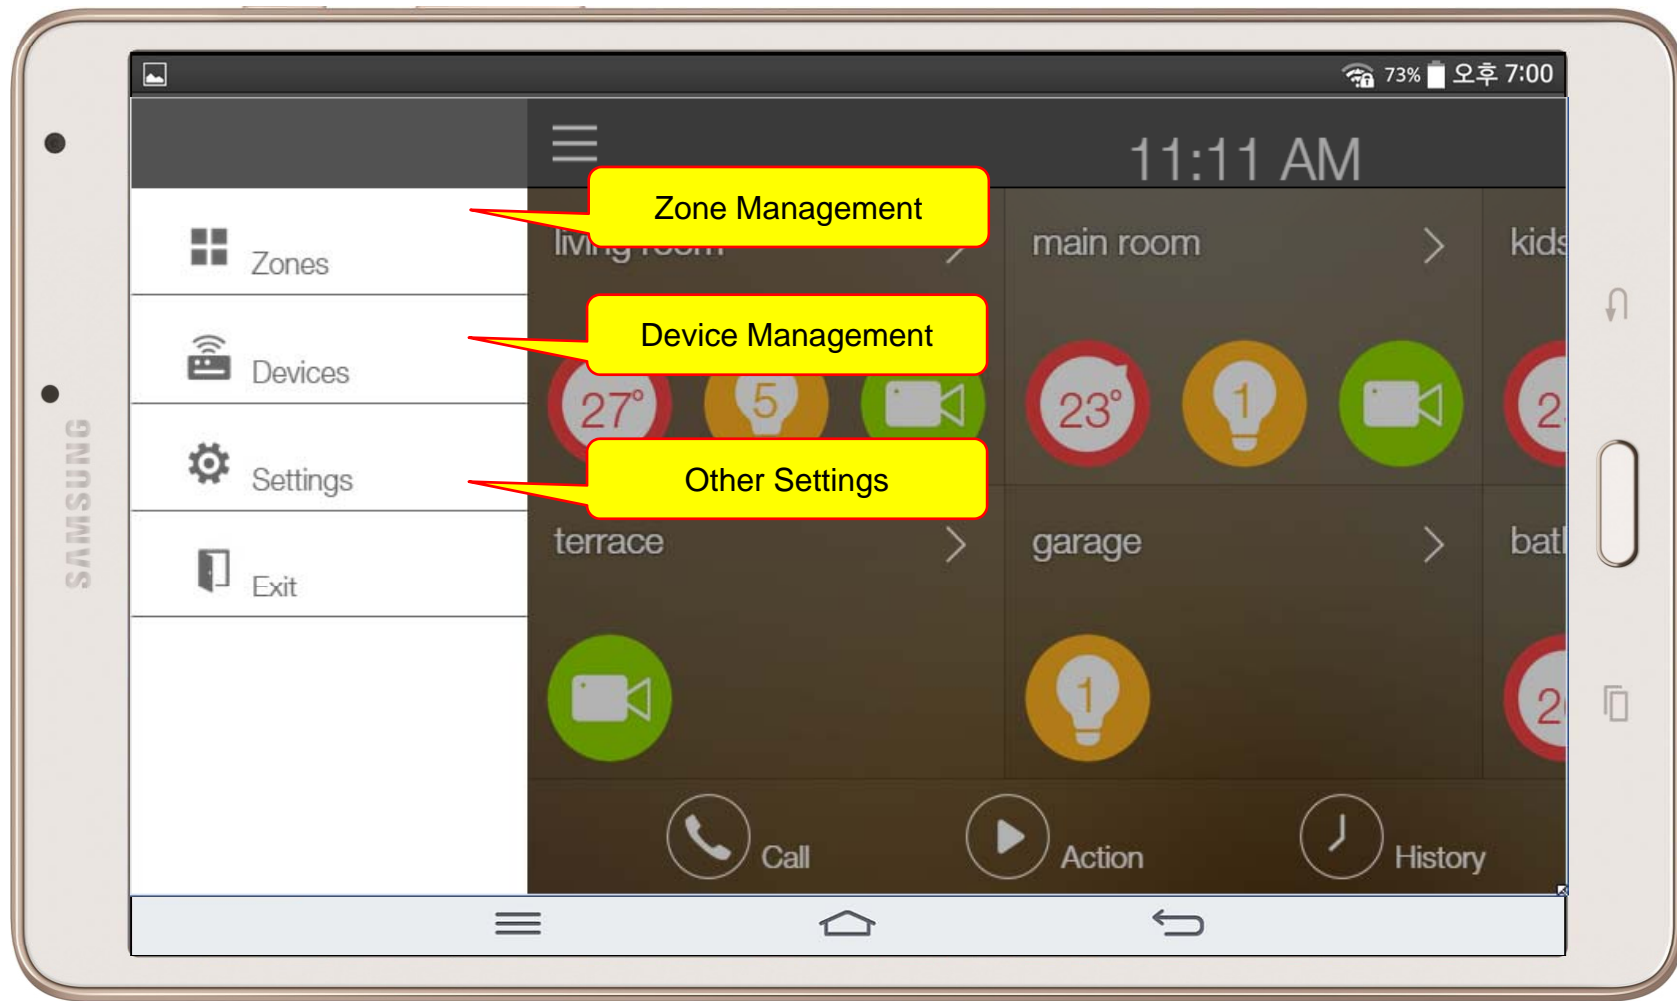

The banner features a dark blue background with a light blue gradient. It displays three devices: two tablets and one desktop monitor, all showing a user interface with various colored icons (yellow, green, red, blue) representing different IoT functions. The text is white and blue, providing product details and a call to action.

Thermostat

Action View

Mode View

Alert View

Schedule View

Setting Menu

AP-ISH100

Apple IOS IoT Mobile Appl.

AP-ISH100 Overview

- It supports receiving a video call from video door phone by visitor.
- It supports making a video call to video door phone to see door side.
- It supports bidirectional video call from security guard video phone.
- It supports smart hub devices for sensor device handling.
- It supports IP camera view mode using RTSP protocol
- It supports standard based SIP signaling protocol.
- It supports below voice and video codecs
 - Voice Codec : G.711ulaw/alaw, G.726
 - Video Codec : H.264, H.263, MPEG4

UI examples Lists

- Main View (Zone Summary)
- Armed Mode (Away, Stay, Night)
- Short View
- Zone View
- Zone Setting and Configuration
- IP Camera View Mode (Home, Outside Home)
- Call View (Favorite Call, Recent Call, Phone Book, etc)
- Video Call View
- Sensor Control View (Ex: Light Control, Thermostat, etc)
- Sensor Control View (Action, Mode, Alert, etc)