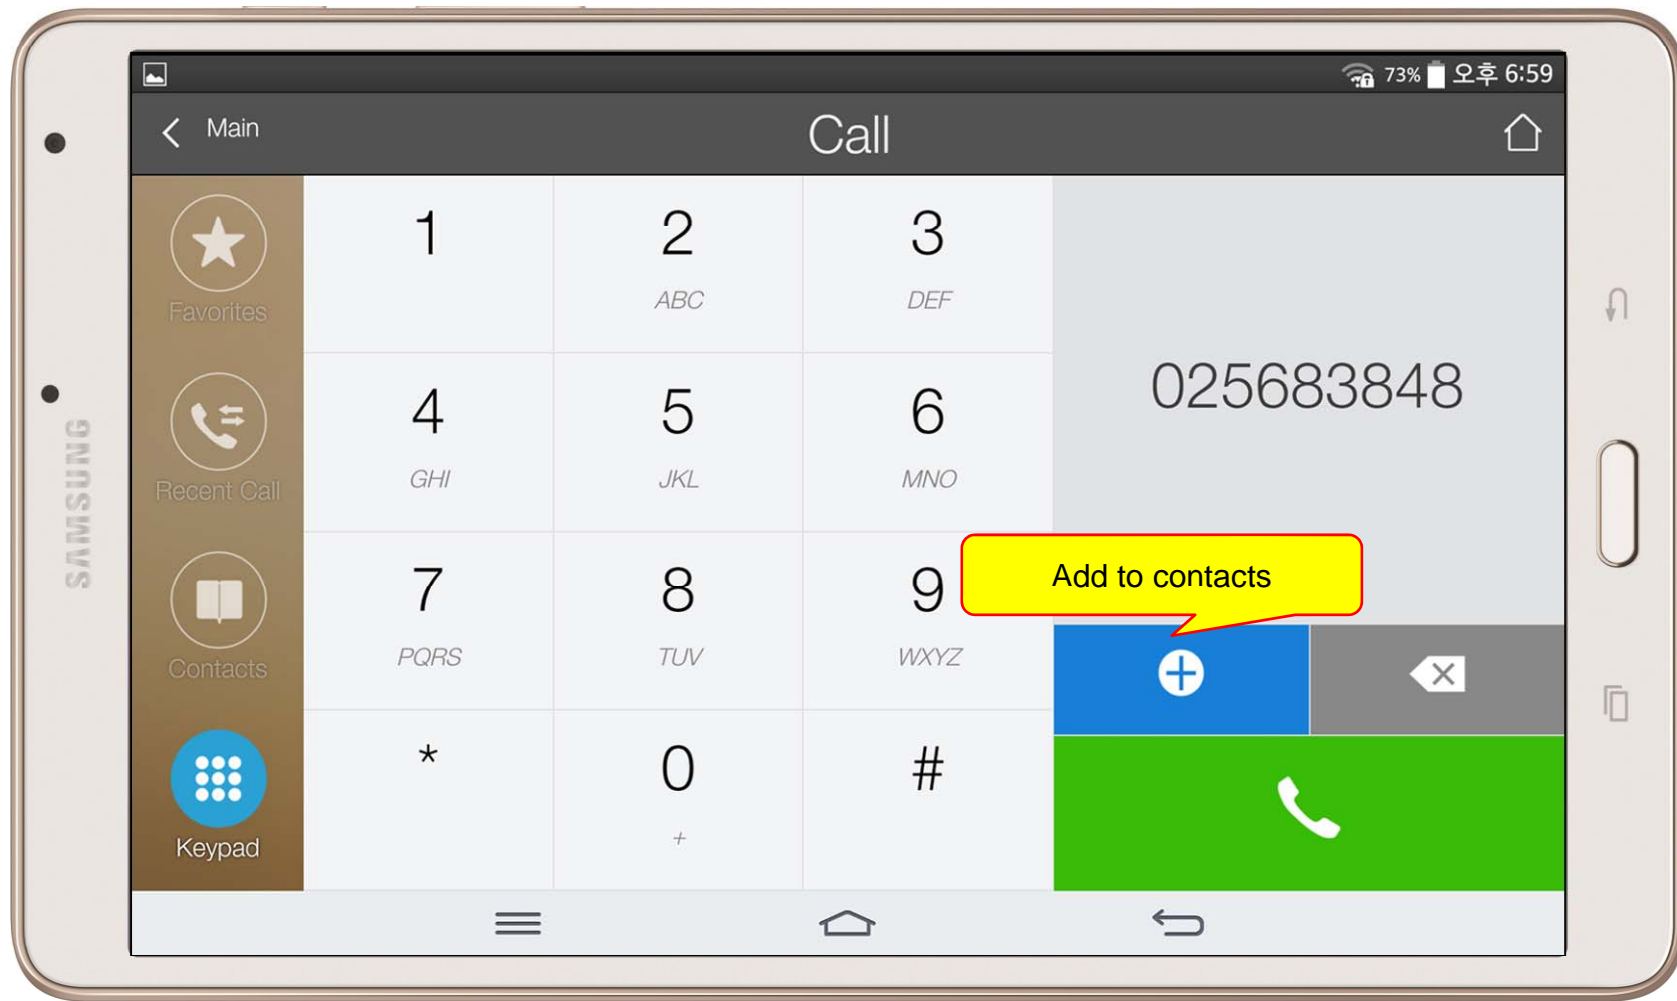

Main View (Zone Summary)

Main View (Cont.)

Main View (Zone Detail)

Armed Mode

Short Cut View

Zone View

Zone Setting

Camera Live View

Light Control

Thermostat

Favorite Call View

Recent Call View

Contact View

Add Contact

Keypad View

Video Call View