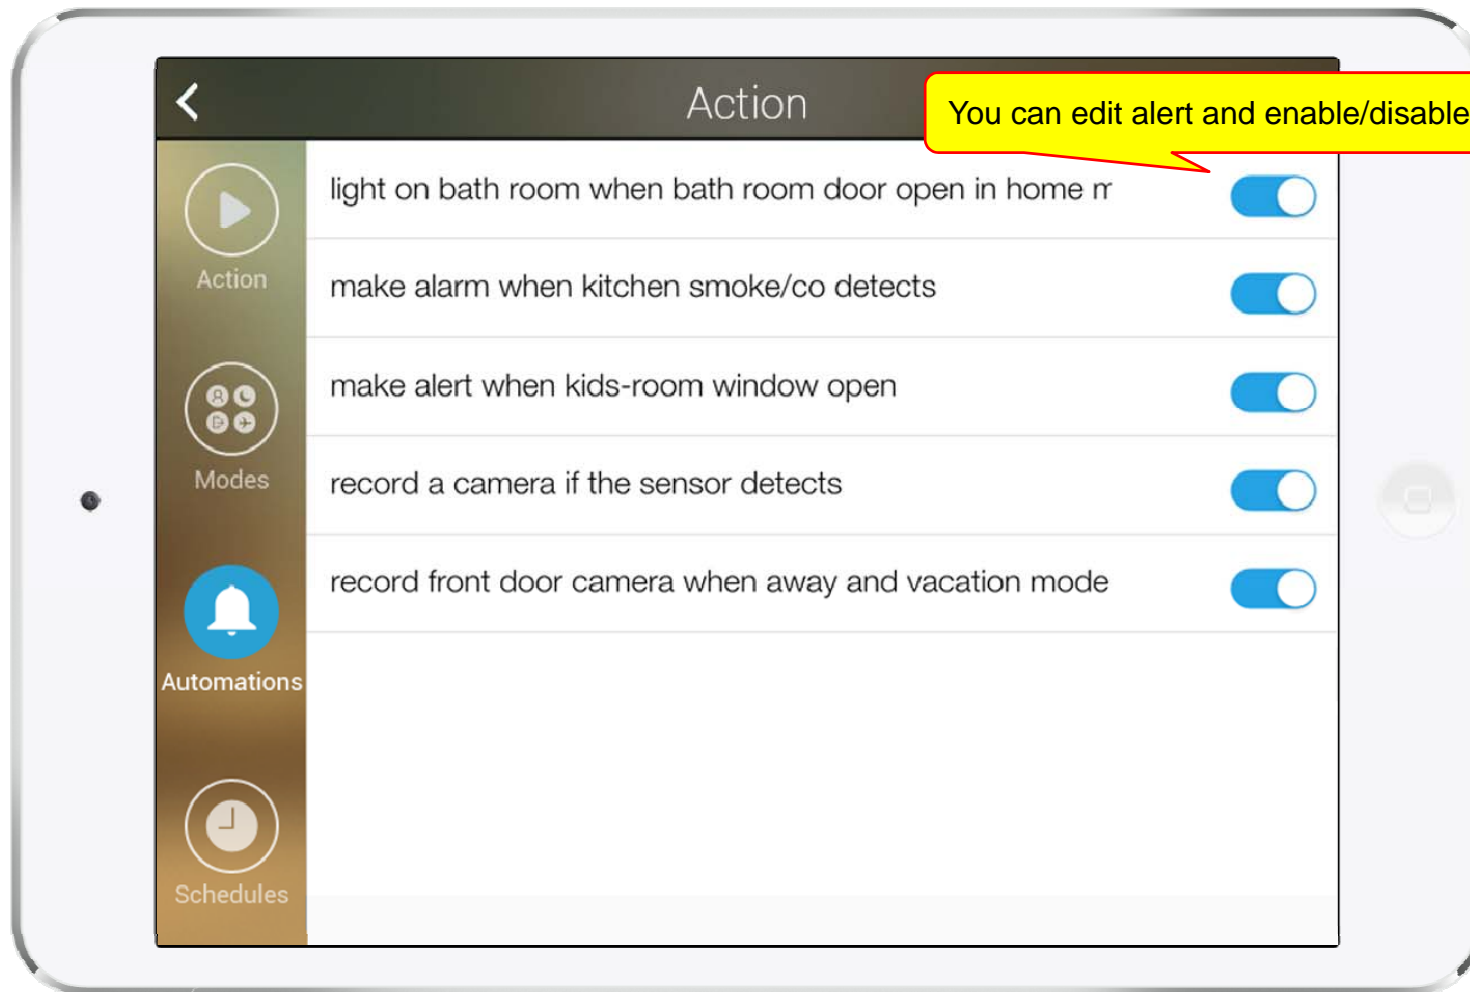

Light Control

Thermostat

Favorite Call View

Recent Call View

Contact View

Add Contact

Keypad View

Video Call View

Light Control

Thermostat

Action View

Mode View

Alert View

Schedule View

Setting Menu

Chrome Browser based IoT (Internet of things) Software Control

Chrome Browser Restrict Service

- Main View (Zone Summary)
- Armed Mode (Away, Stay, Night)
- Short View
- Zone View
- Zone Setting and Configuration
- Sensor Control View (Ex: Light Control, Thermostat, etc)
- Sensor Control View (Action, Mode, Alert, etc)

Android/IOS APP. based Smart Home Service

- Main View (Zone Summary)
- Armed Mode (Away, Stay, Night)
- Short View
- Zone View
- Zone Setting and Configuration
- IP Camera View Mode (Home, Outside Home)
- Call View (Favorite Call, Recent Call, Phone Book, etc)
- Video Call View
- Sensor Control View (Ex: Light Control, Thermostat, etc)
- Sensor Control View (Action, Mode, Alert, etc)