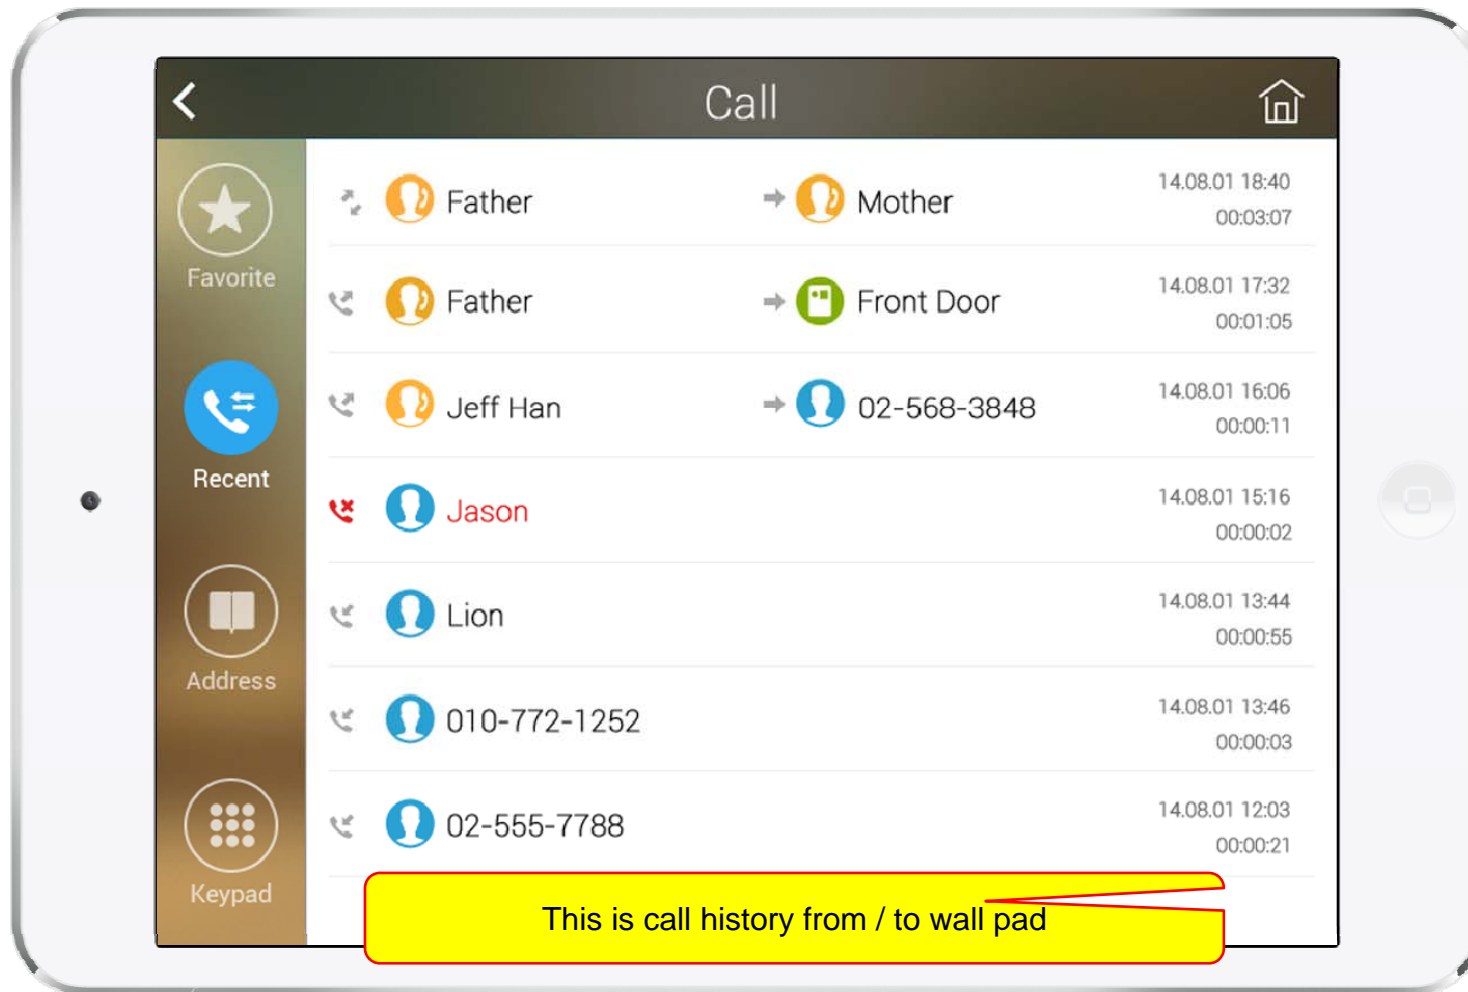

Light Control

Thermostat

Favorite Call View

Recent Call View

Contact View

Add Contact

Keypad View

Video Call View

Light Control

Thermostat

Action View

Mode View

Alert View

Schedule View

Setting Menu

Chrome Browser based IoT (Internet of things) Software Control