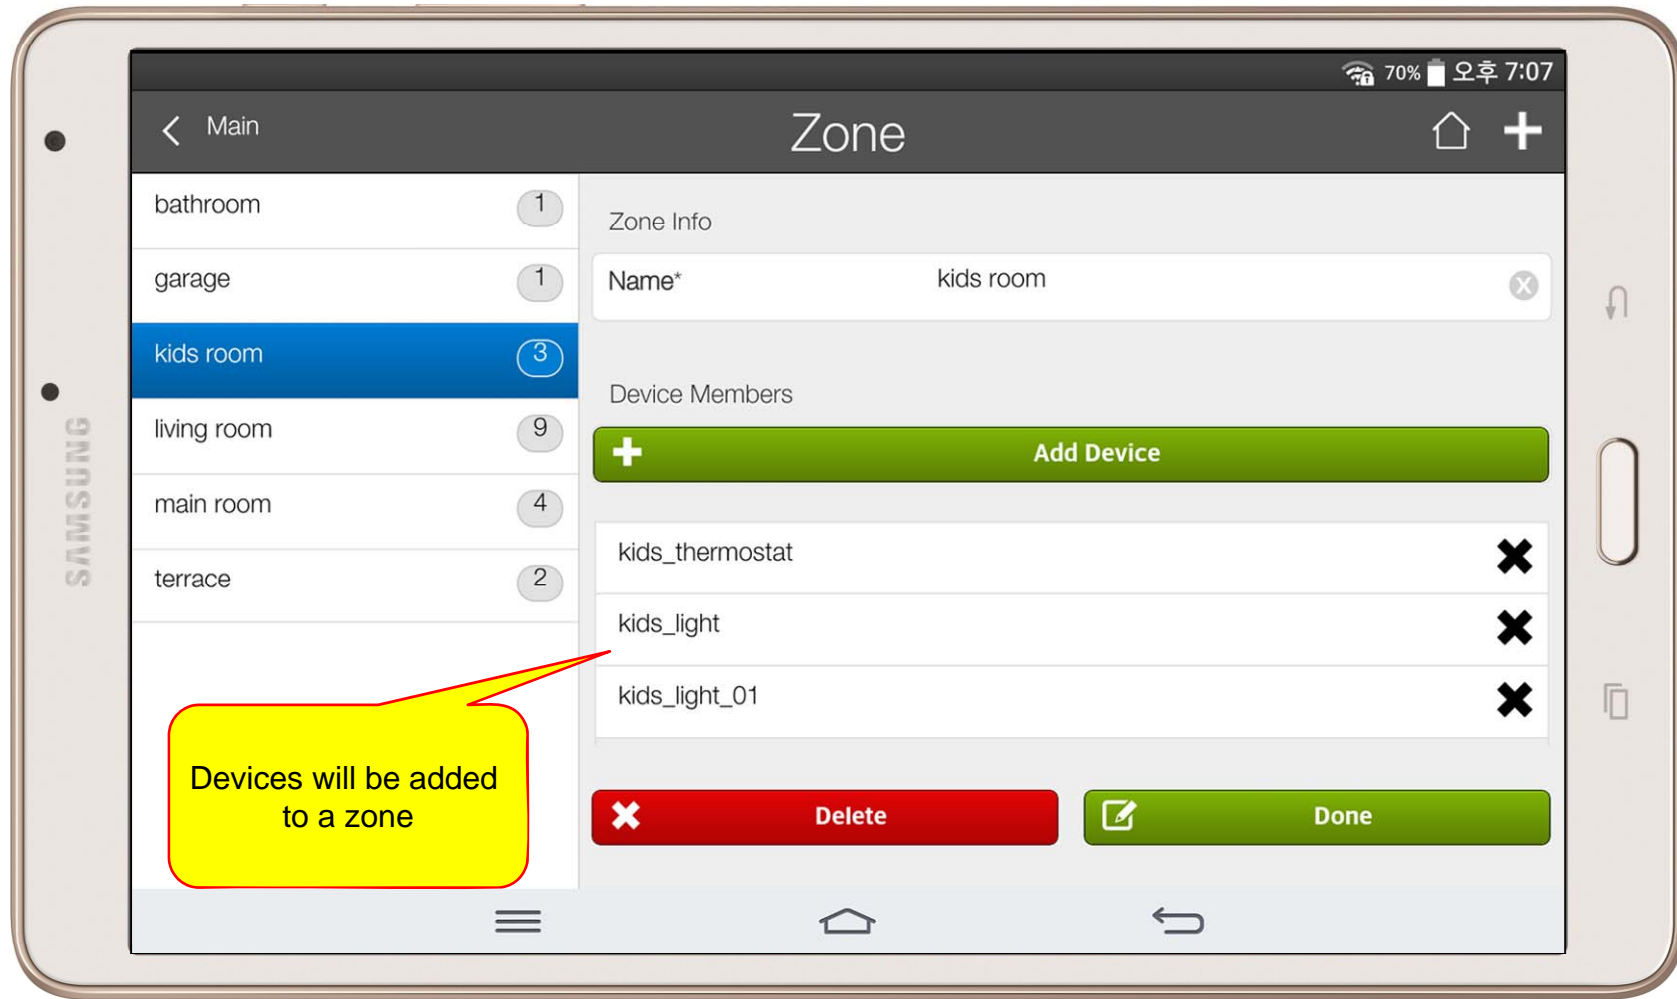

UI examples Lists

- Main View (Zone Summary)
- Armed Mode (Away, Stay, Night)
- Short View
- Zone View
- Zone Setting and Configuration
- IP Camera View Mode (Home, Outside Home)
- Call View (Favorite Call, Recent Call, Phone Book, etc)
- Video Call View
- Sensor Control View (Ex: Light Control, Thermostat, etc)
- Sensor Control View (Action, Mode, Alert, etc)

Main View (Zone Summary)

Main View (Cont.)

Main View (Zone Detail)

Armed Mode

Short Cut View

Zone View

Zone Setting

Camera Live View

Light Control

Thermostat

Favorite Call View

Recent Call View

Contact View

Add Contact

Keypad View

Video Call View