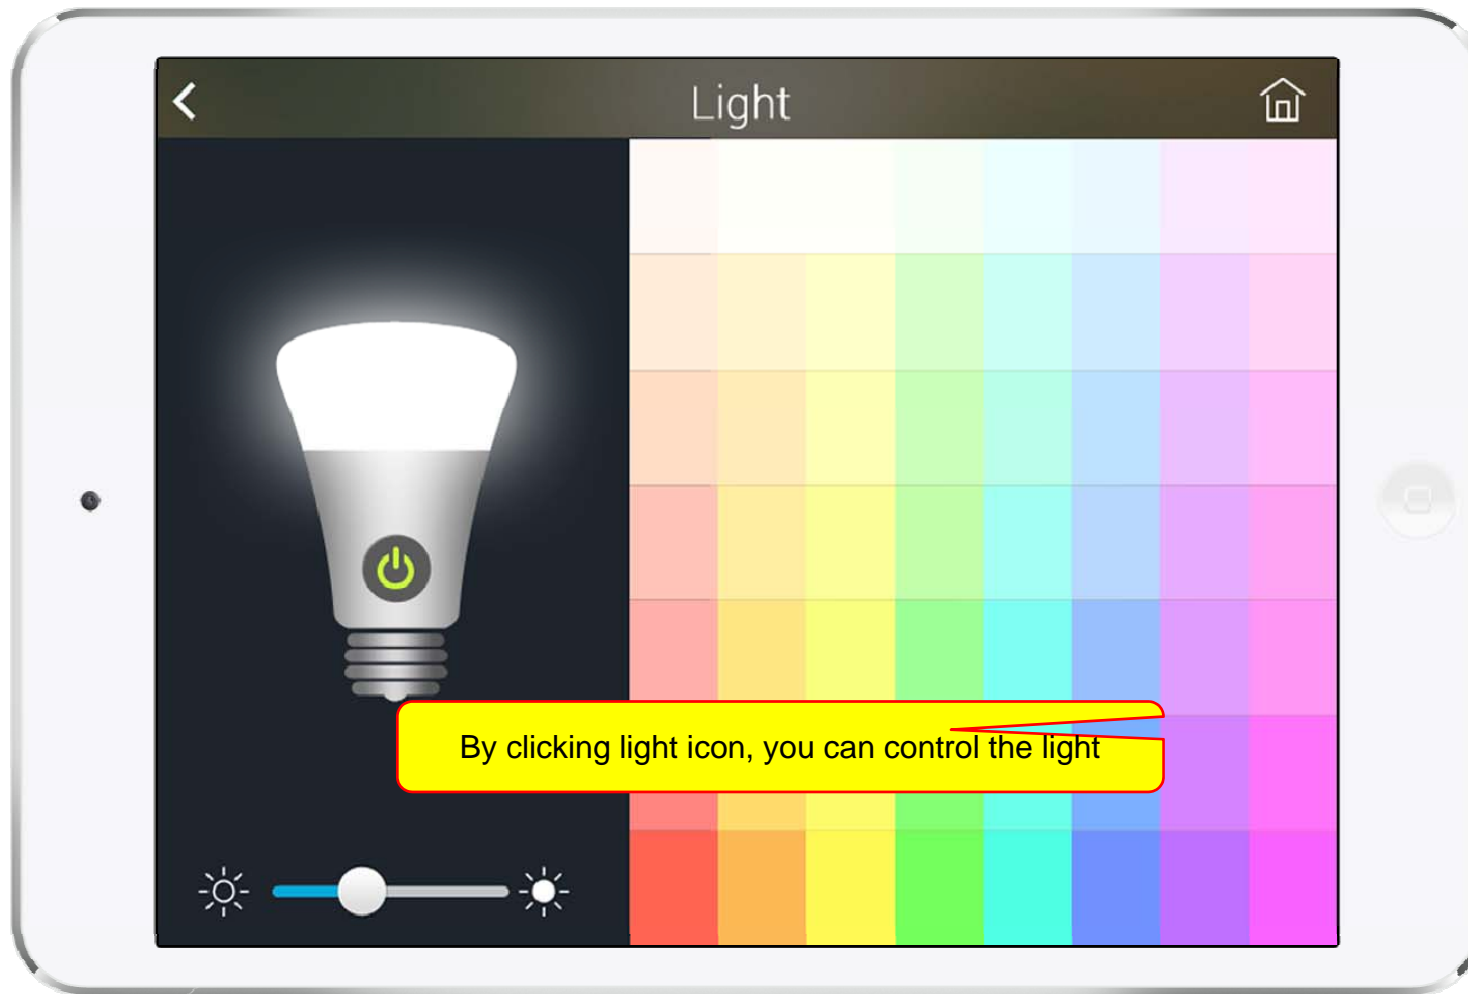

The banner features a dark blue background with a light blue gradient. It displays three devices: two tablets and one desktop monitor, all showing a user interface with various colored icons (yellow, green, red, blue) representing different IoT functions. The text is white and blue, providing product details and a call to action.

UI examples Lists

- Main View (Zone Summary)
- Armed Mode (Away, Stay, Night)
- Short View
- Zone View
- Zone Setting and Configuration
- IP Camera View Mode (Home, Outside Home)
- Call View (Favorite Call, Recent Call, Phone Book, etc)
- Video Call View
- Sensor Control View (Ex: Light Control, Thermostat, etc)
- Sensor Control View (Action, Mode, Alert, etc)

Main View (Zone Summary)

Main View (Cont.)

Main View (Zone Detail)

Armed Mode

Short Cut View

Zone View

Zone Setting

Camera Live View

Light Control

Thermostat

Favorite Call View

Recent Call View

Contact View

Add Contact

Keypad View

Video Call View