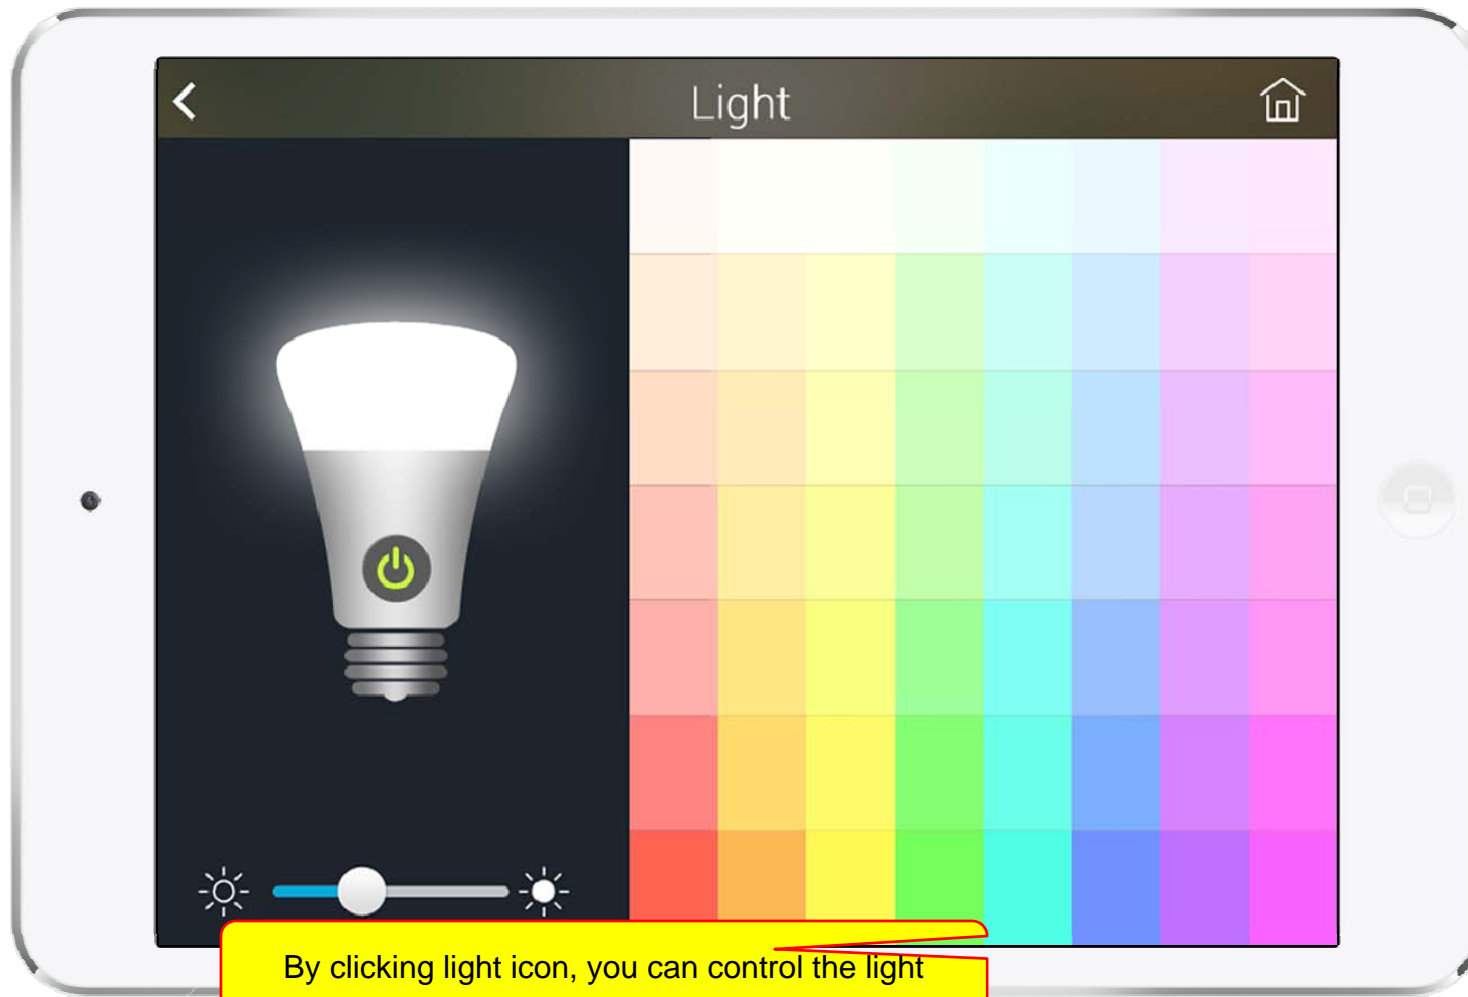

Light Control

Thermostat

Favorite Call View

Recent Call View

Contact View

Add Contact

Keypad View

Video Call View

Light Control

Thermostat

Action View

Mode View

Alert View

Schedule View

Setting Menu

Chrome Browser based IoT (Internet of things) Software Control