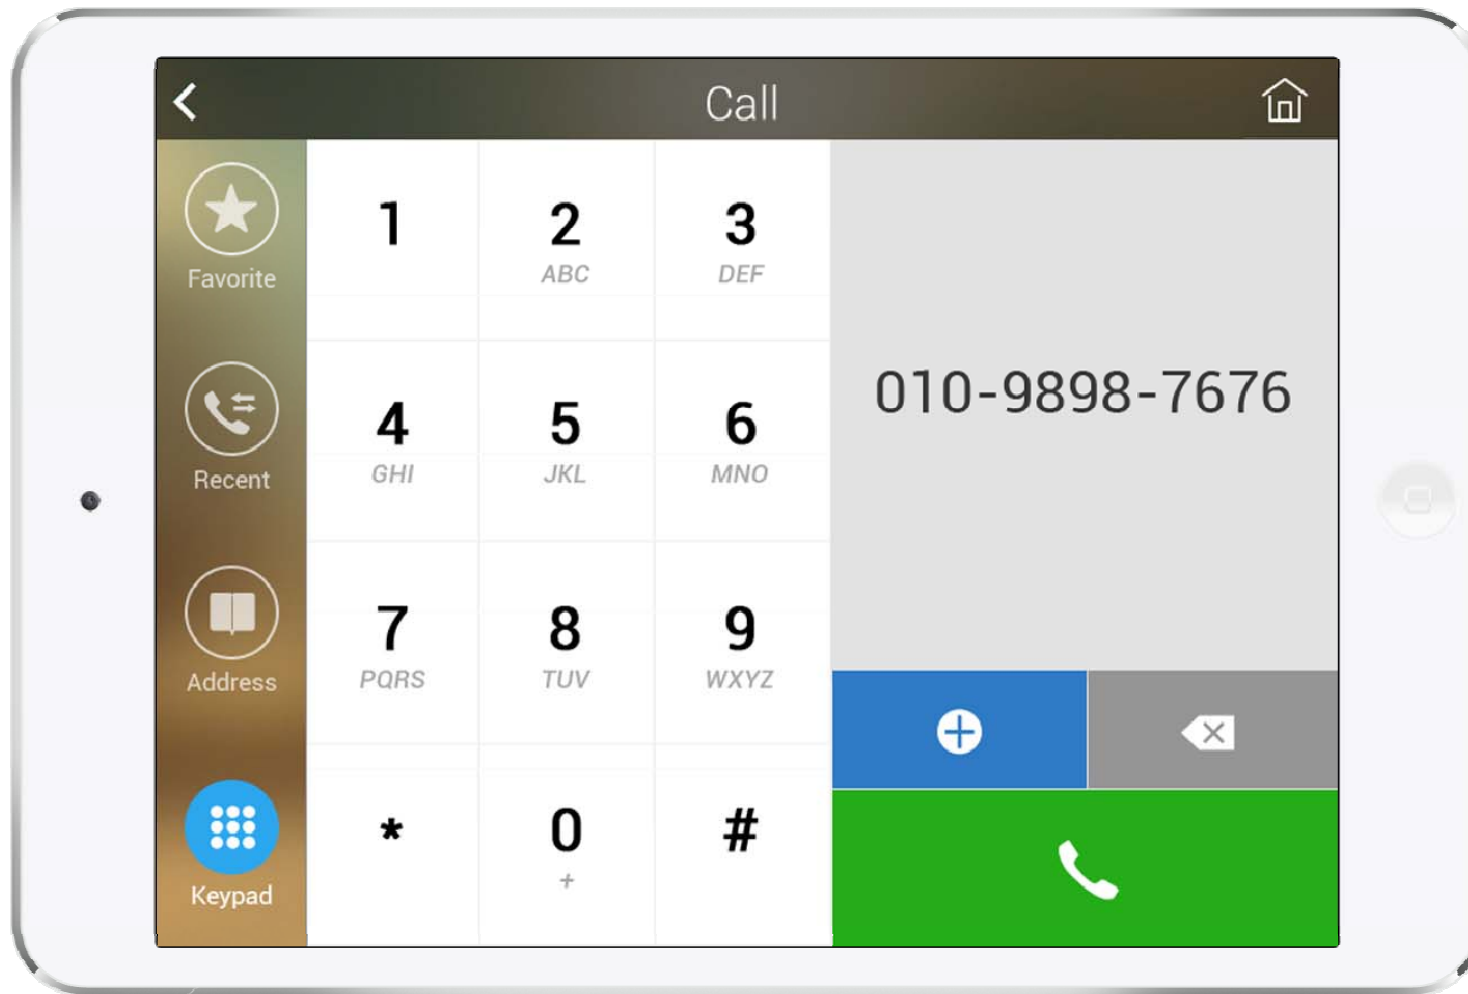

The banner features a dark blue background with a light blue gradient. It displays three devices: two tablets and one desktop monitor, all showing a user interface with various colored icons (yellow, green, red, blue) representing different IoT functions. The text is white and blue, providing product details and a call to action.

Main View (Zone Summary)

Main View (Cont.)

Main View (Zone Detail)

Armed Mode

Short Cut View

Zone View

Zone Setting

Camera Live View

Light Control

Thermostat

Favorite Call View

Recent Call View

Contact View

Add Contact

Keypad View

Video Call View

Light Control

Thermostat

Action View

Mode View

Alert View

Schedule View

Setting Menu

Chrome Browser based IoT (Internet of things) Software Control