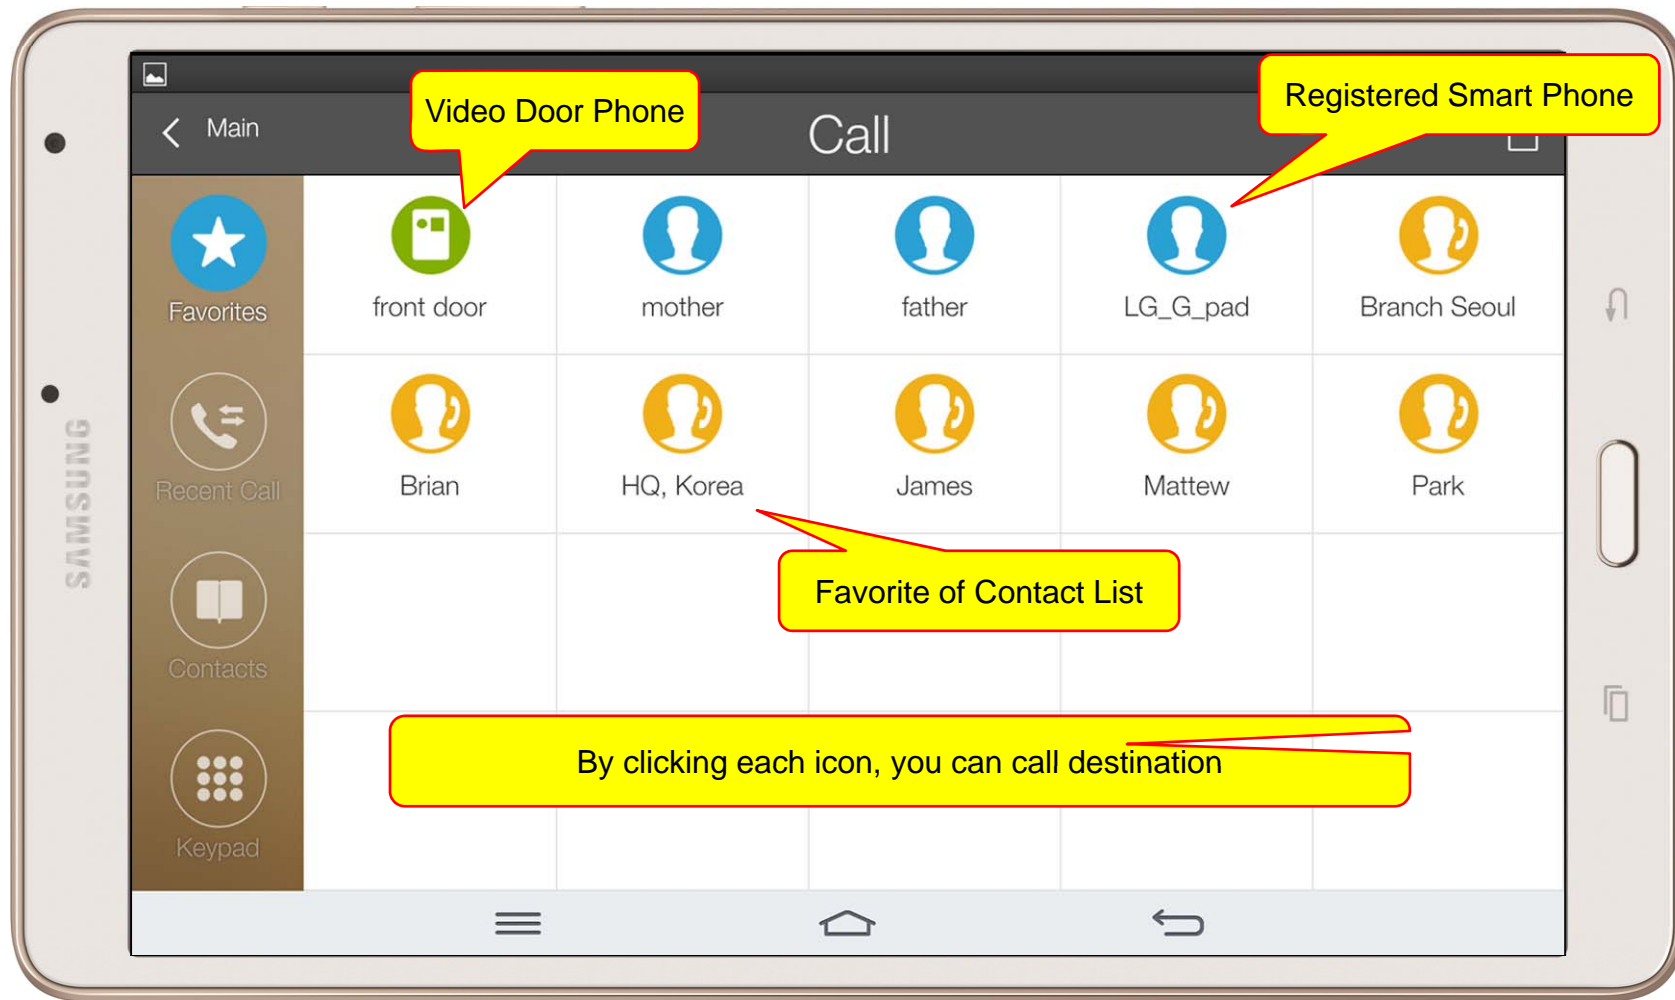

Favorite Call View