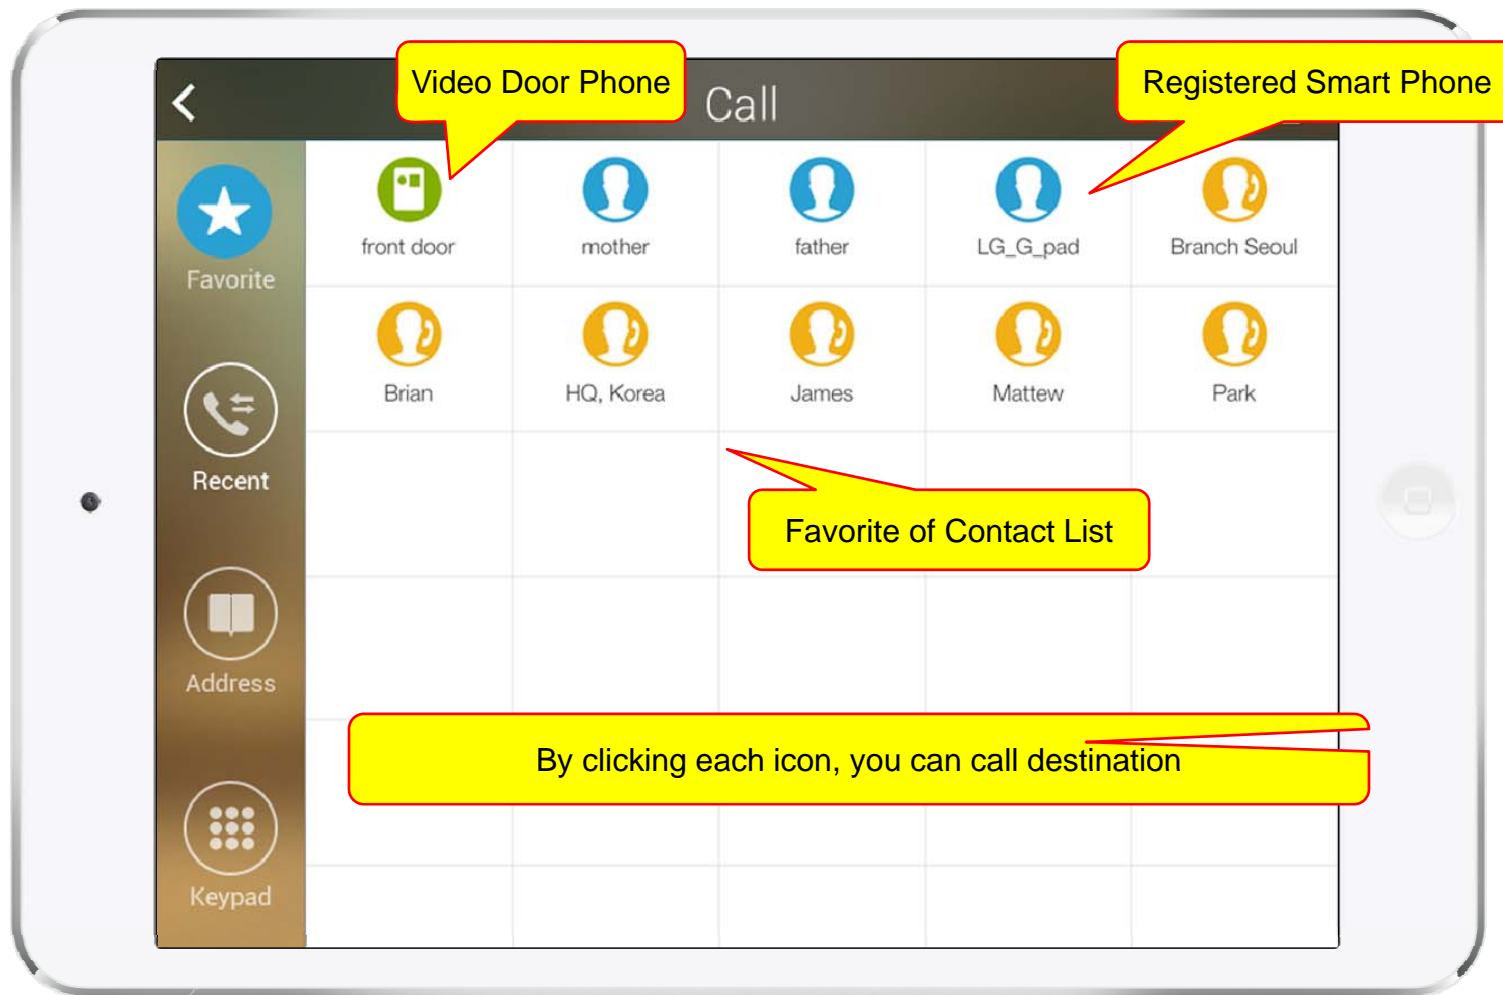

UI examples Lists

- Main View (Zone Summary)
- Armed Mode (Away, Stay, Night)
- Short View
- Zone View
- Zone Setting and Configuration
- IP Camera View Mode (Home, Outside Home)
- Call View (Favorite Call, Recent Call, Phone Book, etc)
- Video Call View
- Sensor Control View (Ex: Light Control, Thermostat, etc)
- Sensor Control View (Action, Mode, Alert, etc)

Main View (Zone Summary)

Main View (Cont.)

Main View (Zone Detail)

Armed Mode

Short Cut View

Zone View

Zone Setting

Camera Live View

Light Control

Thermostat

Favorite Call View

Recent Call View

Contact View

Add Contact

Keypad View

Video Call View

Light Control

Thermostat

Action View

Mode View

Alert View

Schedule View

Setting Menu

Chrome Browser based IoT (Internet of things) Software Control