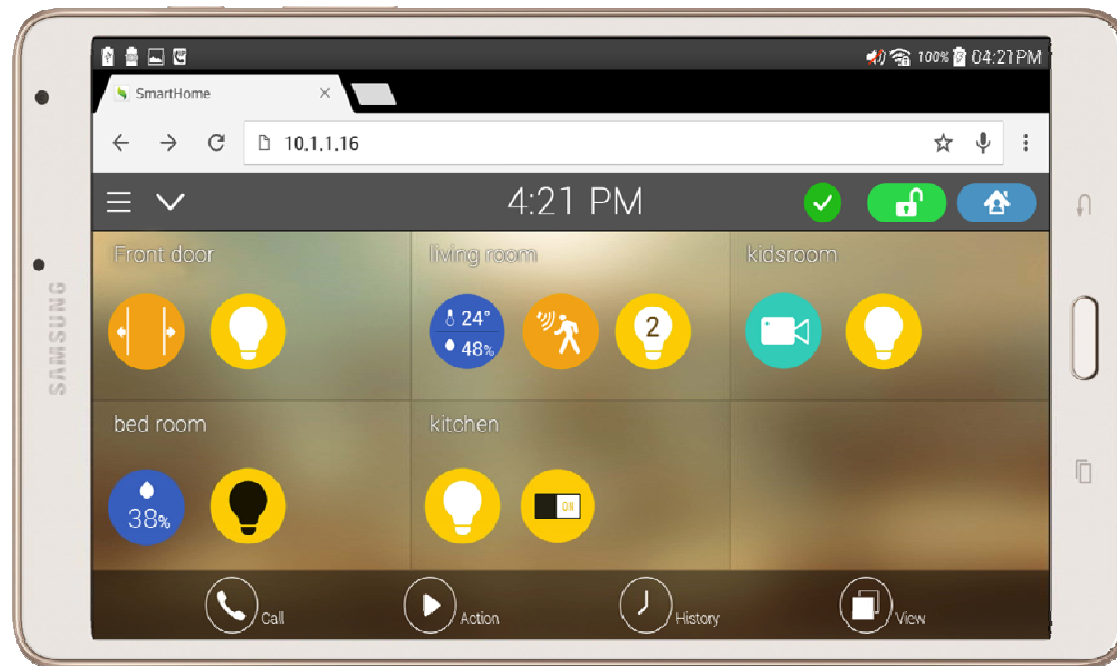

UI examples : Android Chrome