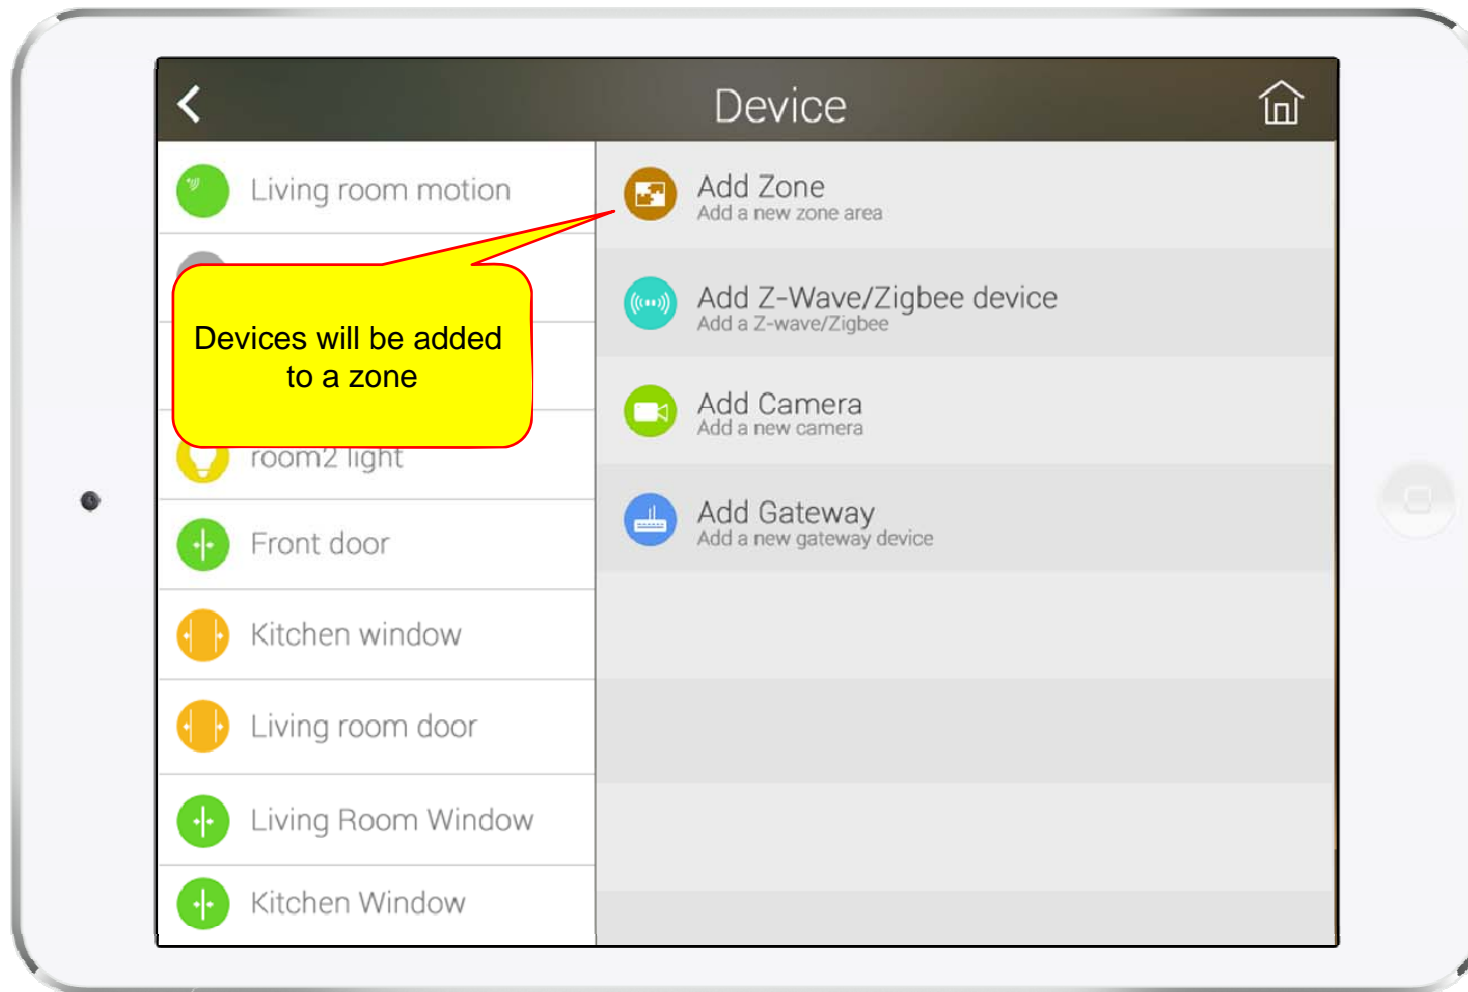

UI examples Lists

- Main View (Zone Summary)
- Armed Mode (Away, Stay, Night)
- Short View
- Zone View
- Zone Setting and Configuration
- IP Camera View Mode (Home, Outside Home)
- Call View (Favorite Call, Recent Call, Phone Book, etc)
- Video Call View
- Sensor Control View (Ex: Light Control, Thermostat, etc)
- Sensor Control View (Action, Mode, Alert, etc)

Main View (Zone Summary)

Main View (Cont.)

Main View (Zone Detail)

Armed Mode

Short Cut View

Zone View

Zone Setting

Camera Live View

Light Control

Thermostat

Favorite Call View

Recent Call View

Contact View

Add Contact

Keypad View

Video Call View

Light Control

Thermostat

Action View

Mode View

Alert View

Schedule View

Setting Menu

Chrome Browser based IoT (Internet of things) Software Control