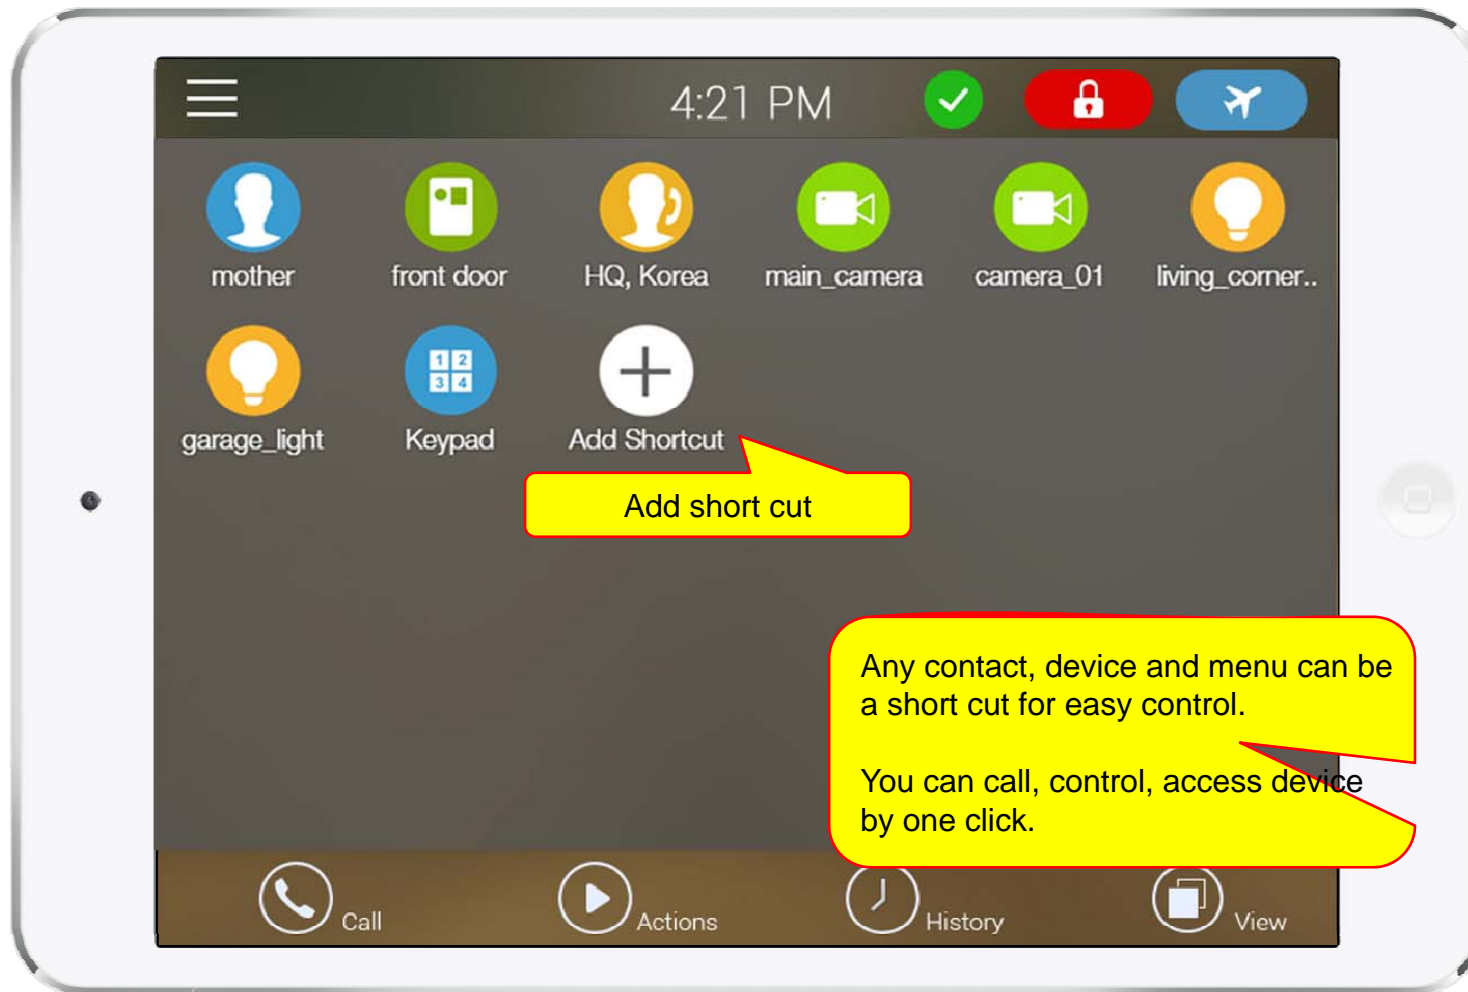

UI examples Lists

- Main View (Zone Summary)
- Armed Mode (Away, Stay, Night)
- Short View
- Zone View
- Zone Setting and Configuration
- IP Camera View Mode (Home, Outside Home)
- Call View (Favorite Call, Recent Call, Phone Book, etc)
- Video Call View
- Sensor Control View (Ex: Light Control, Thermostat, etc)
- Sensor Control View (Action, Mode, Alert, etc)

Main View (Zone Summary)

Main View (Cont.)

Main View (Zone Detail)

Armed Mode

Short Cut View

Zone View

Zone Setting

Camera Live View

Light Control

Thermostat

Favorite Call View

Recent Call View

Contact View

Add Contact

Keypad View

Video Call View

Light Control

Thermostat

Action View

Mode View

Alert View

Schedule View

Setting Menu

Chrome Browser based IoT (Internet of things) Software Control