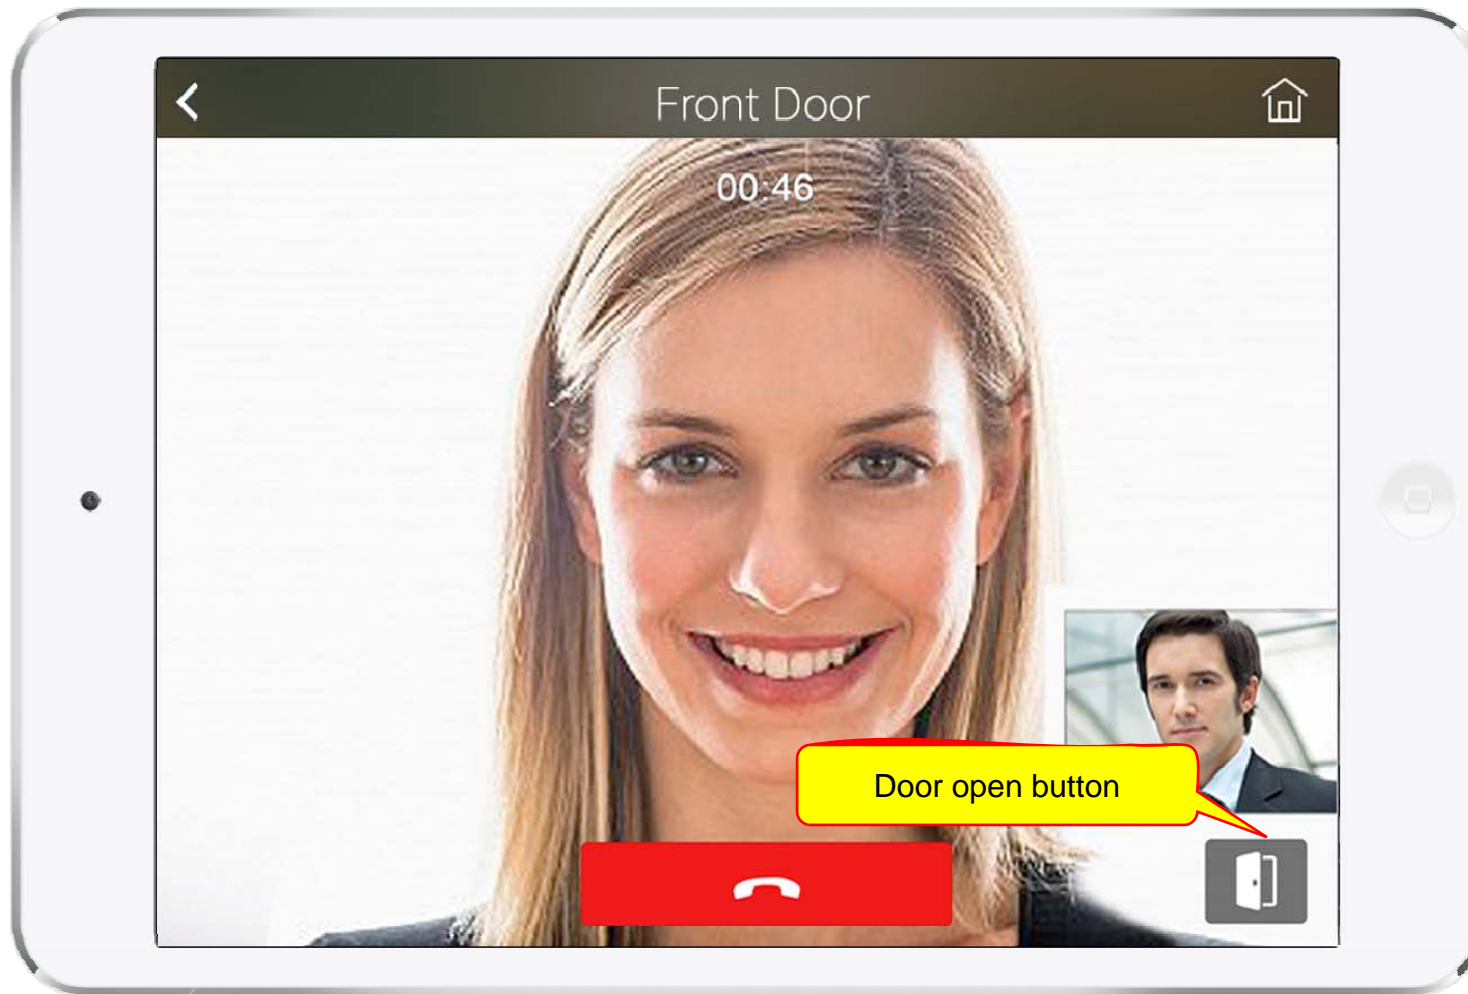

UI examples Lists

- Main View (Zone Summary)
- Armed Mode (Away, Stay, Night)
- Short View
- Zone View
- Zone Setting and Configuration
- IP Camera View Mode (Home, Outside Home)
- Call View (Favorite Call, Recent Call, Phone Book, etc)
- Video Call View
- Sensor Control View (Ex: Light Control, Thermostat, etc)
- Sensor Control View (Action, Mode, Alert, etc)

Main View (Zone Summary)

Main View (Cont.)

Main View (Zone Detail)

Armed Mode

Short Cut View

Zone View

Zone Setting

Camera Live View

Light Control

Thermostat

Favorite Call View

Recent Call View

Contact View

Add Contact

Keypad View

Video Call View

Light Control

Thermostat

Action View

Mode View

Alert View

Schedule View

Setting Menu

Chrome Browser based IoT (Internet of things) Software Control