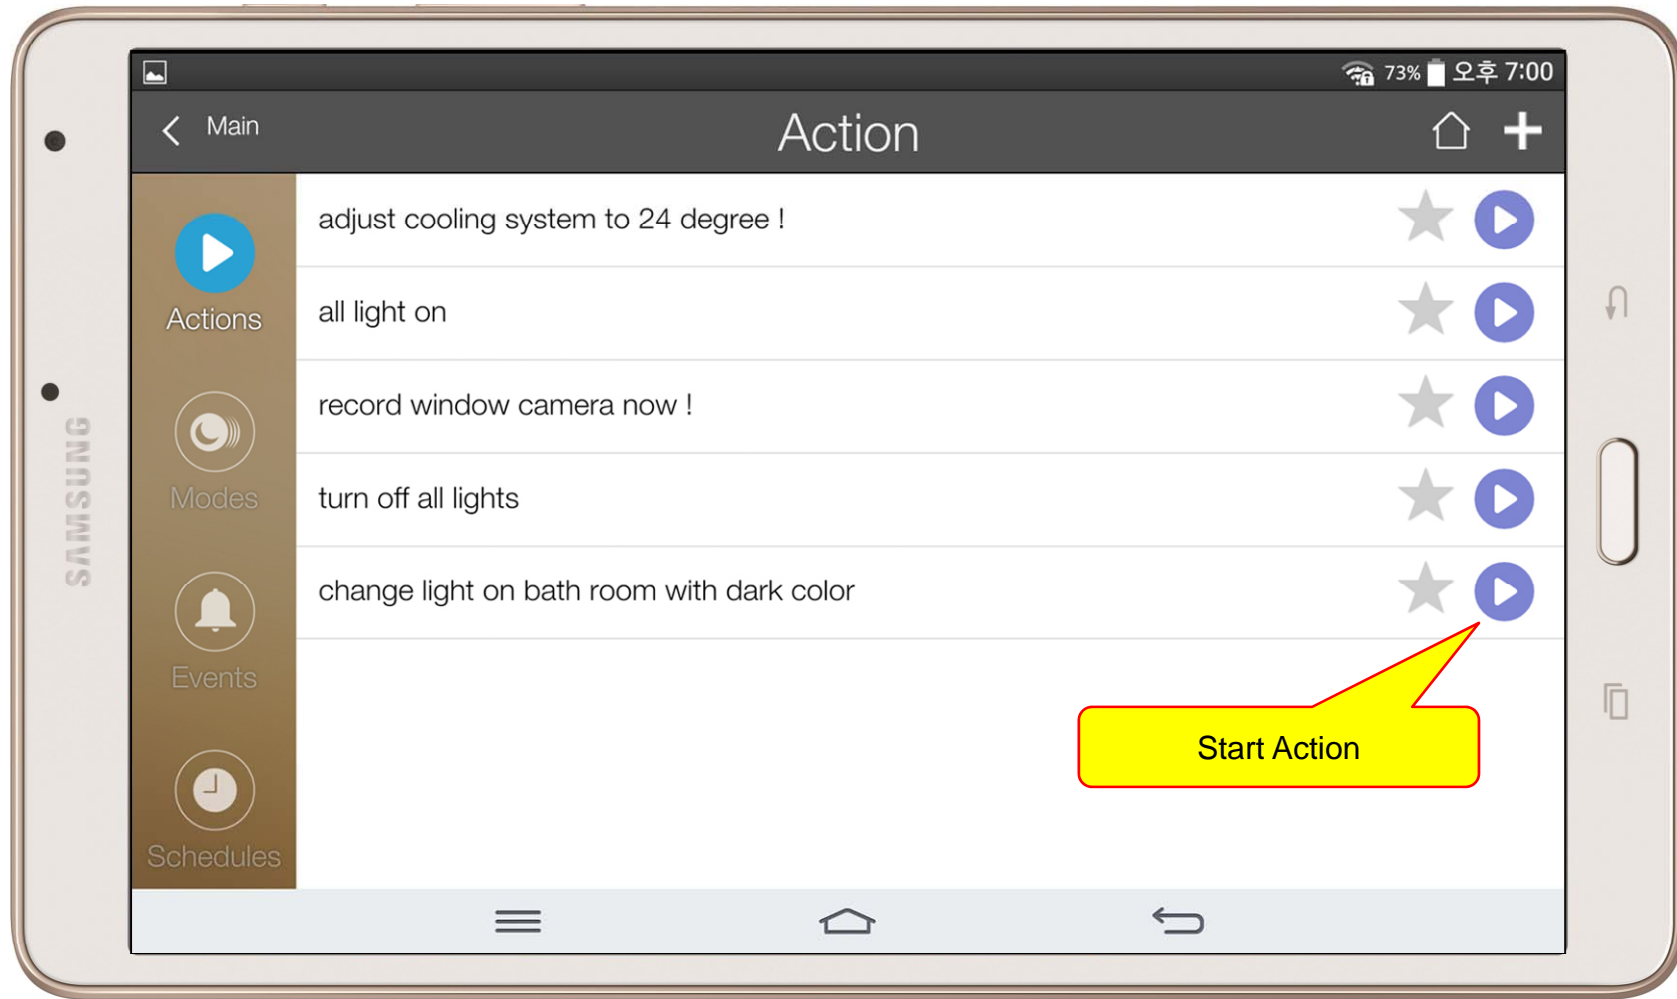

The banner features a dark blue background with a light blue gradient. It displays three devices: two tablets and one desktop monitor, all showing a user interface with various colored icons (yellow, green, red, blue) representing different IoT functions. The text is white and blue, providing product details and a call to action.

Main View (Zone Summary)

Main View (Cont.)

Main View (Zone Detail)

Armed Mode

Short Cut View

Zone View

Zone Setting

Camera Live View

Light Control

Thermostat

Favorite Call View

Recent Call View

Contact View

Add Contact

Keypad View

Video Call View

Thermostat

Action View

Mode View

Alert View

Schedule View

Setting Menu

AP-ISH100

Apple IOS IoT Mobile Appl.