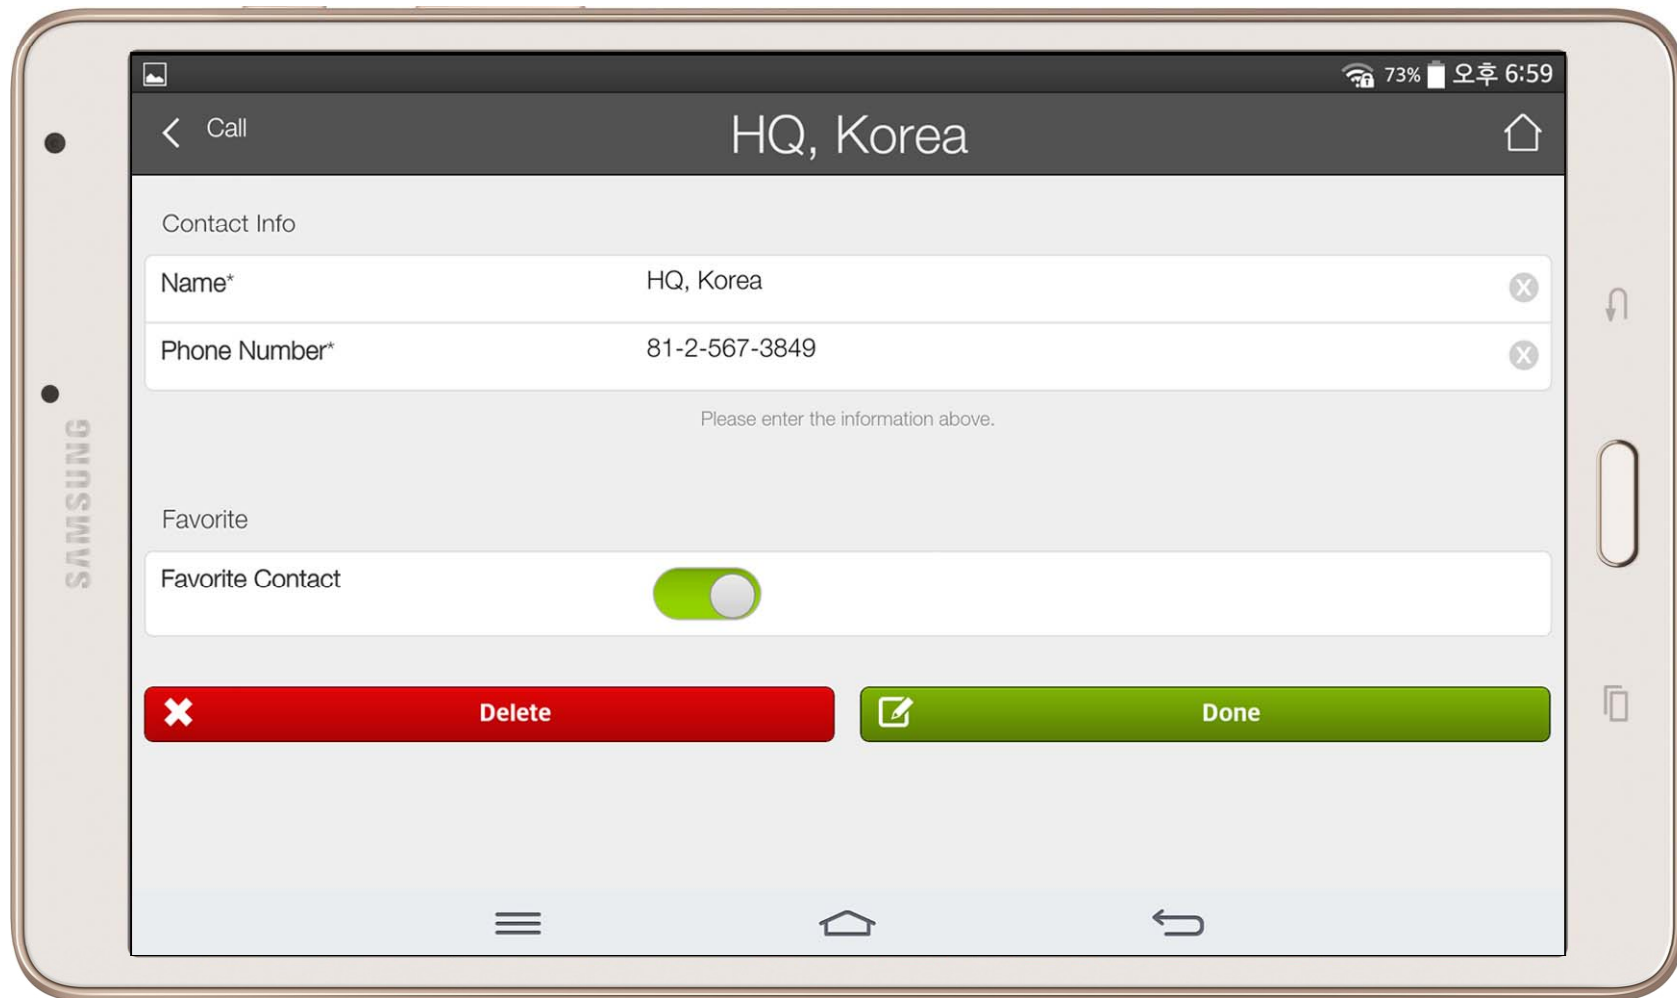

Main View (Zone Summary)

Main View (Cont.)

Main View (Zone Detail)

Armed Mode

Short Cut View

Zone View

Zone Setting

Camera Live View

Light Control

Thermostat

Favorite Call View

Recent Call View

Contact View

Add Contact

Keypad View

Video Call View