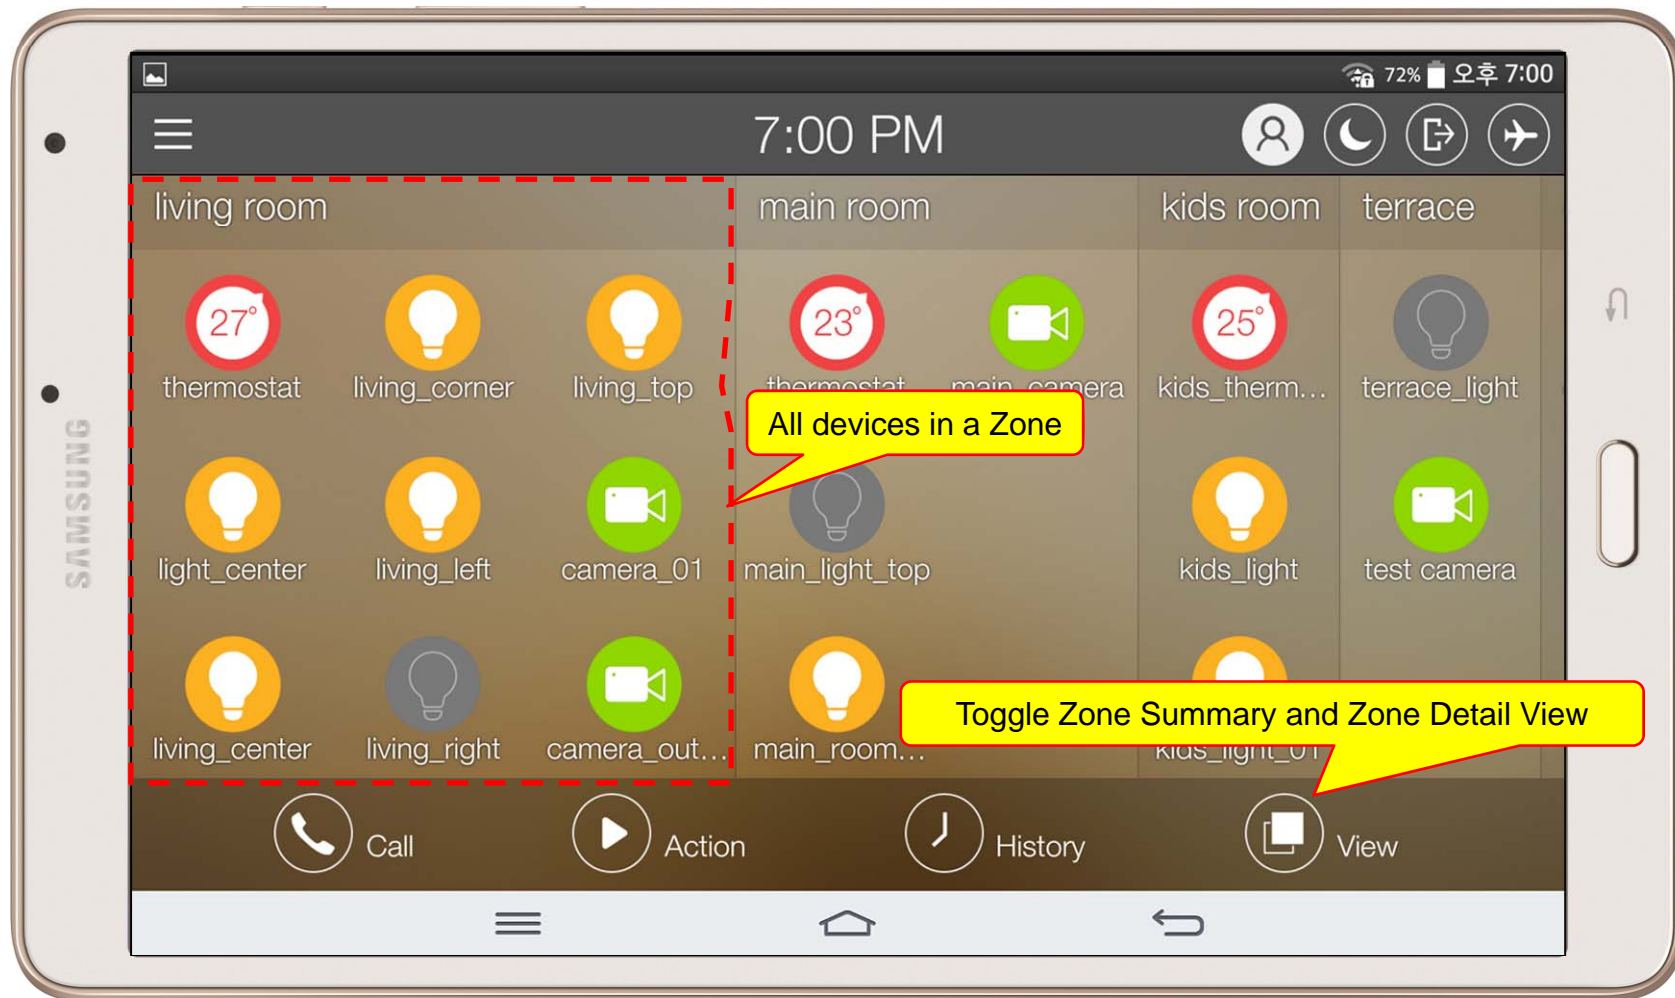

The banner features a dark blue background with a light blue gradient. It displays three devices: two tablets and one desktop monitor, all showing a user interface with various colored icons (yellow, green, red, blue) representing different IoT functions. The text is white and blue, providing product details and a call to action.

AP-ASH100

Android IoT Mobile Appl.

AP-ASH100 Overview

- It supports receiving a video call from video door phone by visitor.
- It supports making a video call to video door phone to see door side.
- It supports bidirectional video call from security guard video phone.
- It supports smart hub devices for sensor device handling.
- It supports IP camera view mode using RTSP protocol
- It supports standard based SIP signaling protocol.
- It supports below voice and video codecs
 - Voice Codec : G.711ulaw/alaw, G.726
 - Video Codec : H.264, H.263. MPEG4

UI examples Lists

- Main View (Zone Summary)
- Armed Mode (Away, Stay, Night)
- Short View
- Zone View
- Zone Setting and Configuration
- IP Camera View Mode (Home, Outside Home)
- Call View (Favorite Call, Recent Call, Phone Book, etc)
- Video Call View
- Sensor Control View (Ex: Light Control, Thermostat, etc)
- Sensor Control View (Action, Mode, Alert, etc)

Main View (Zone Summary)

Main View (Cont.)

Main View (Zone Detail)

Armed Mode

Short Cut View

Zone View

Zone Setting

Camera Live View