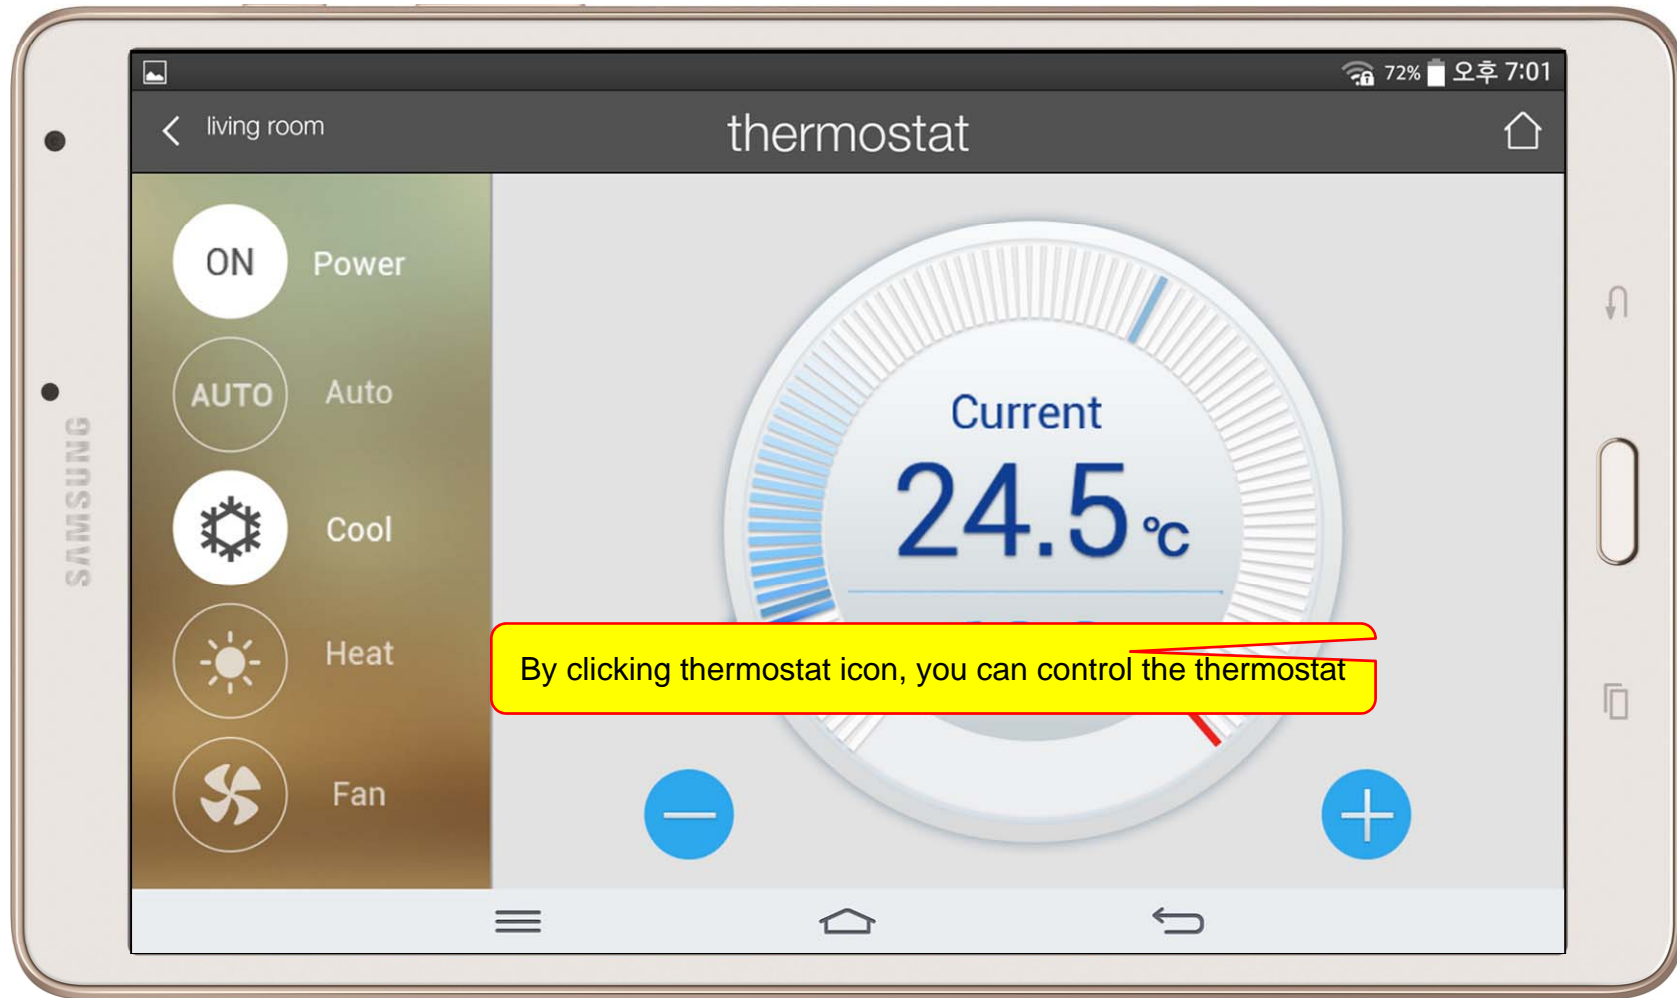

Thermostat