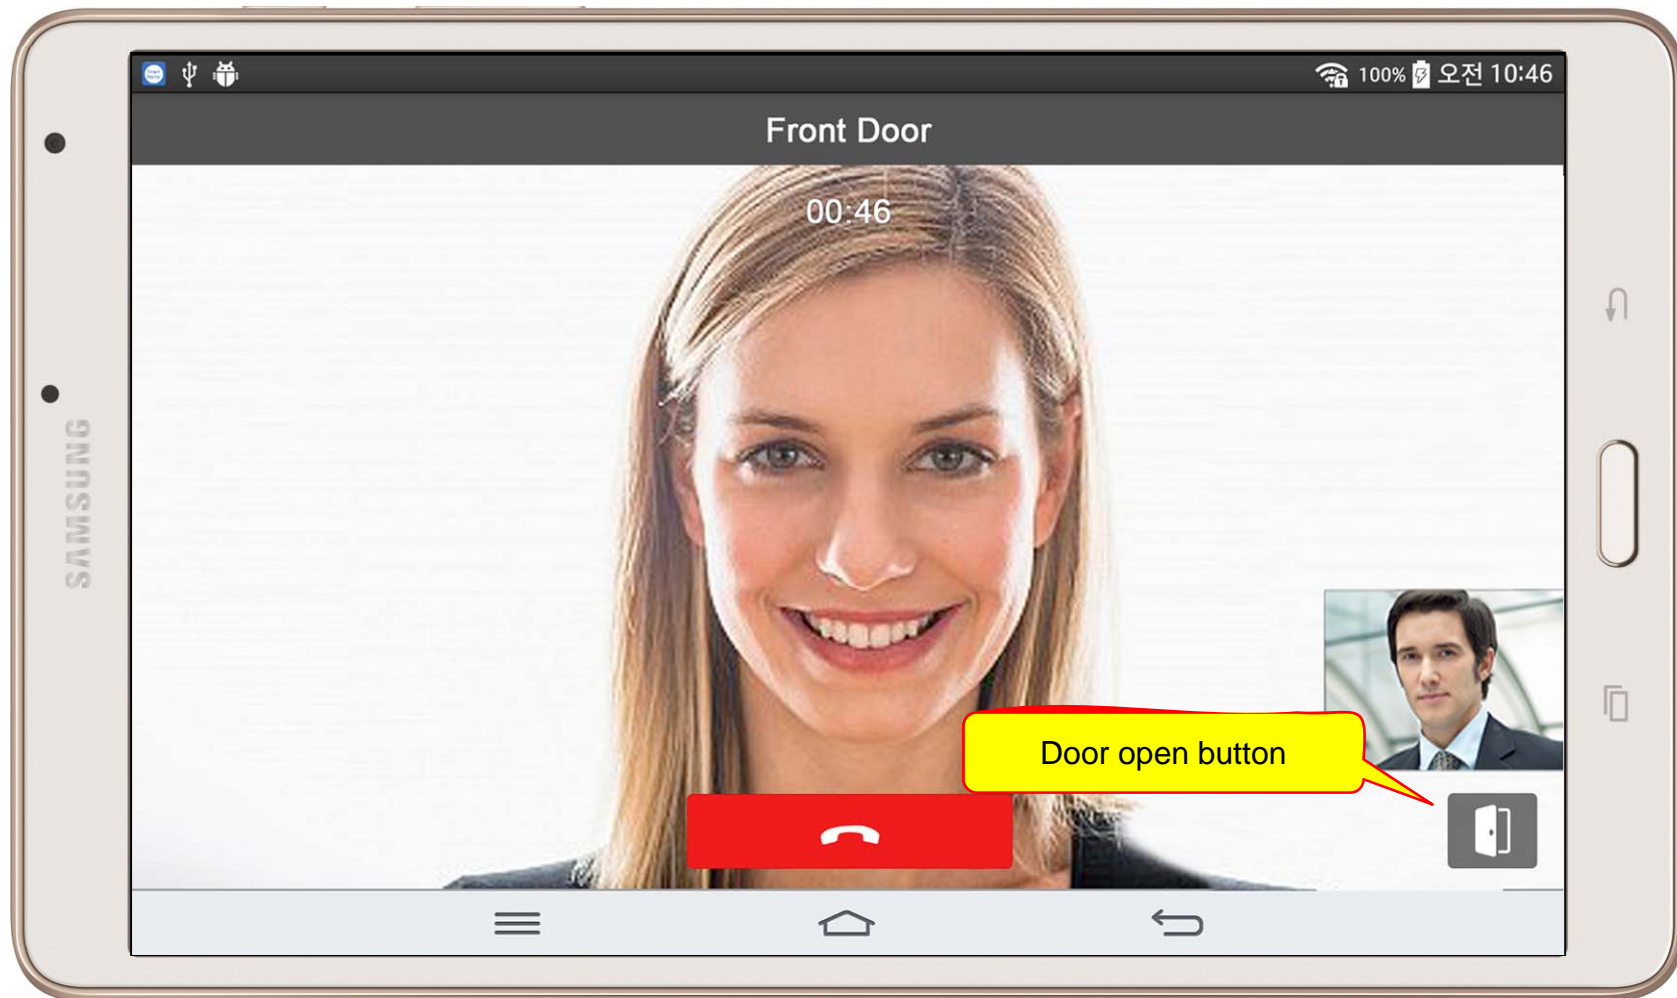

The banner features a dark blue background with a light blue gradient. It displays three devices: two tablets and one desktop monitor, all showing a user interface with various colored icons (yellow, green, red, blue) representing different IoT functions. The text is white and blue, providing product details and a call to action.

Main View (Zone Summary)

Main View (Cont.)

Main View (Zone Detail)

Armed Mode

Short Cut View

Zone View

Zone Setting

Camera Live View

Light Control

Thermostat

Favorite Call View

Recent Call View

Contact View

Add Contact

Keypad View

Video Call View

AP-ISH100 Overview

- It supports receiving a video call from video door phone by visitor.
- It supports making a video call to video door phone to see door side.
- It supports bidirectional video call from security guard video phone.
- It supports smart hub devices for sensor device handling.
- It supports IP camera view mode using RTSP protocol
- It supports standard based SIP signaling protocol.
- It supports below voice and video codecs
 - Voice Codec : G.711ulaw/alaw, G.726
 - Video Codec : H.264, H.263, MPEG4