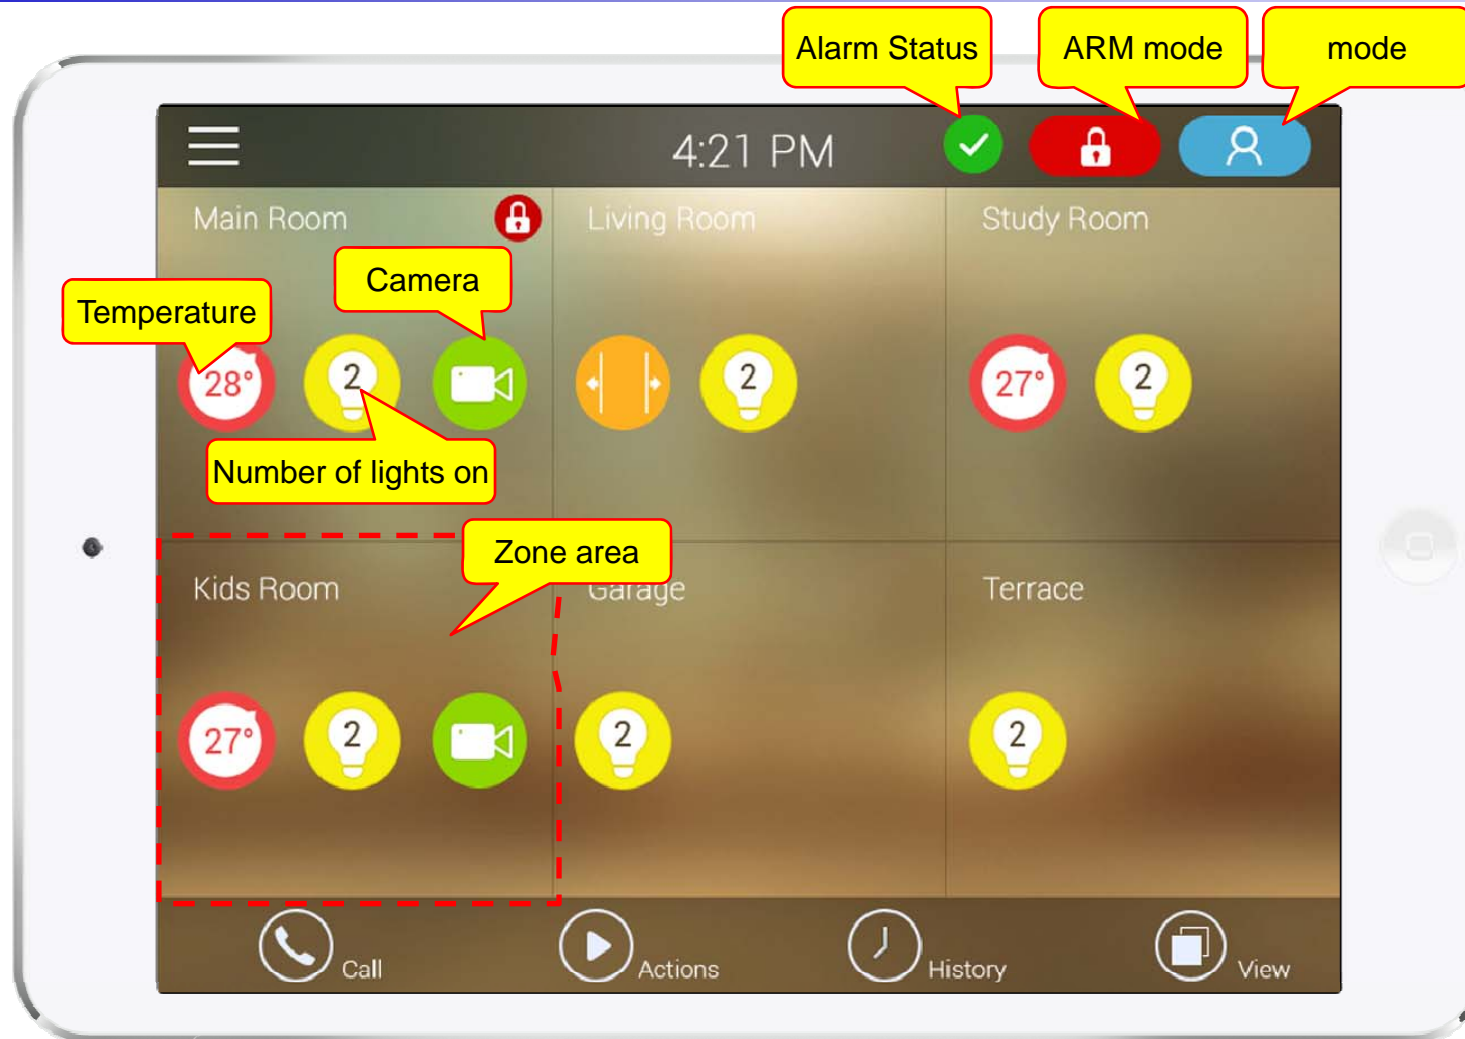

Main View (Zone Summary)