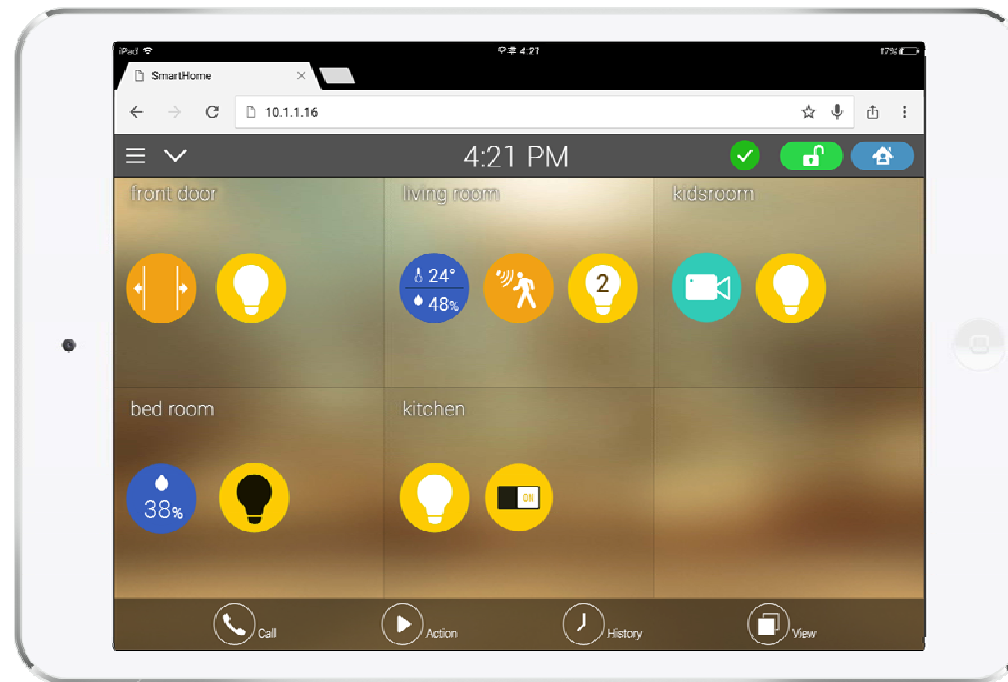

UI examples : Apple IOS Chrome