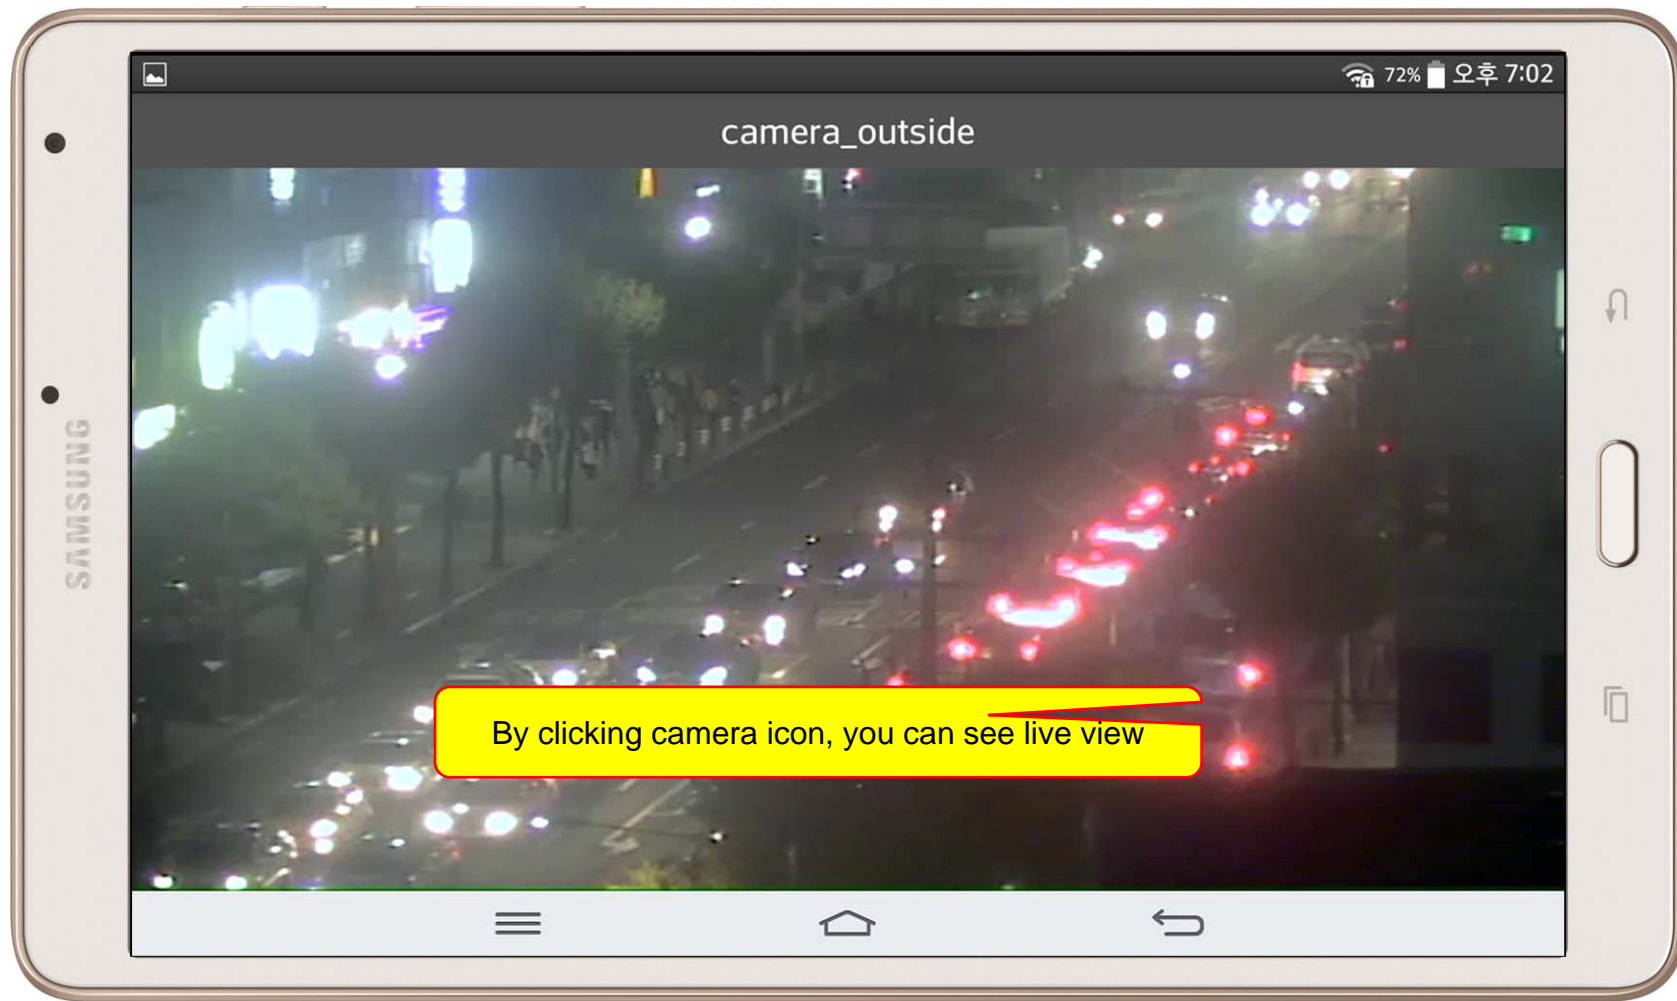

UI examples Lists

- Main View (Zone Summary)
- Armed Mode (Away, Stay, Night)
- Short View
- Zone View
- Zone Setting and Configuration
- IP Camera View Mode (Home, Outside Home)
- Call View (Favorite Call, Recent Call, Phone Book, etc)
- Video Call View
- Sensor Control View (Ex: Light Control, Thermostat, etc)
- Sensor Control View (Action, Mode, Alert, etc)

Main View (Zone Summary)

Main View (Cont.)

Main View (Zone Detail)

Armed Mode

Short Cut View

Zone View

Zone Setting

Camera Live View