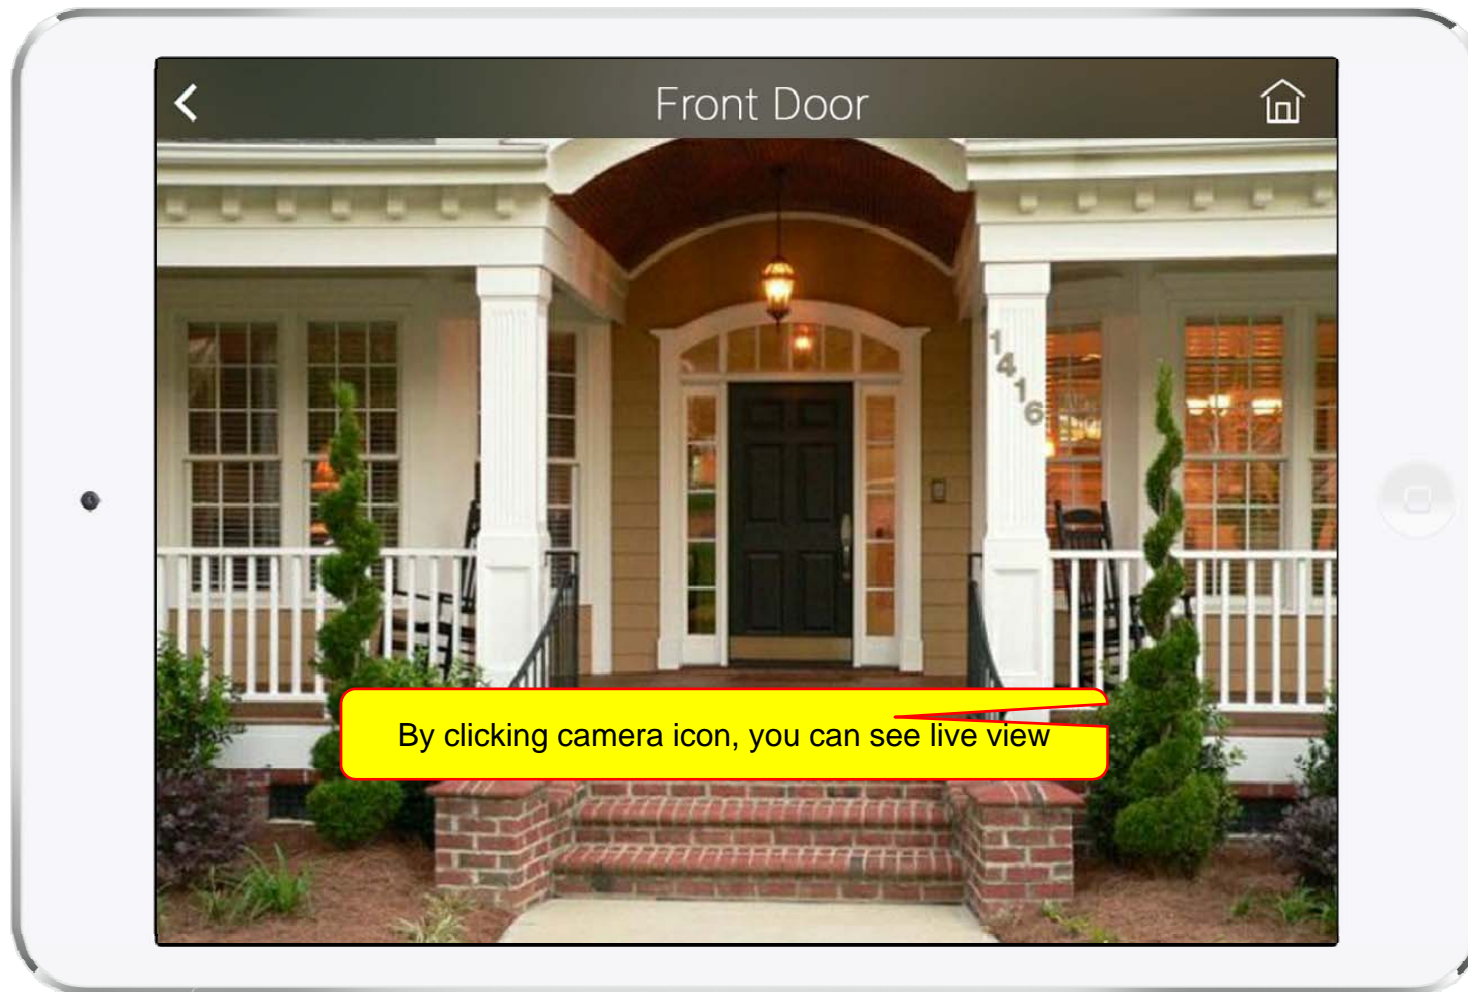

The banner features a dark blue background with a light blue gradient. It displays three devices: two tablets and one desktop monitor, all showing a user interface with various colored icons (yellow, green, red, blue) representing different IoT functions. The text is white and blue, providing product details and a call to action.

UI examples Lists

- Main View (Zone Summary)
- Armed Mode (Away, Stay, Night)
- Short View
- Zone View
- Zone Setting and Configuration
- IP Camera View Mode (Home, Outside Home)
- Call View (Favorite Call, Recent Call, Phone Book, etc)
- Video Call View
- Sensor Control View (Ex: Light Control, Thermostat, etc)
- Sensor Control View (Action, Mode, Alert, etc)

Main View (Zone Summary)

Main View (Cont.)

Main View (Zone Detail)

Armed Mode

Short Cut View

Zone View

Zone Setting

Camera Live View

Light Control

Thermostat

Favorite Call View

Recent Call View

Contact View

Add Contact

Keypad View

Video Call View