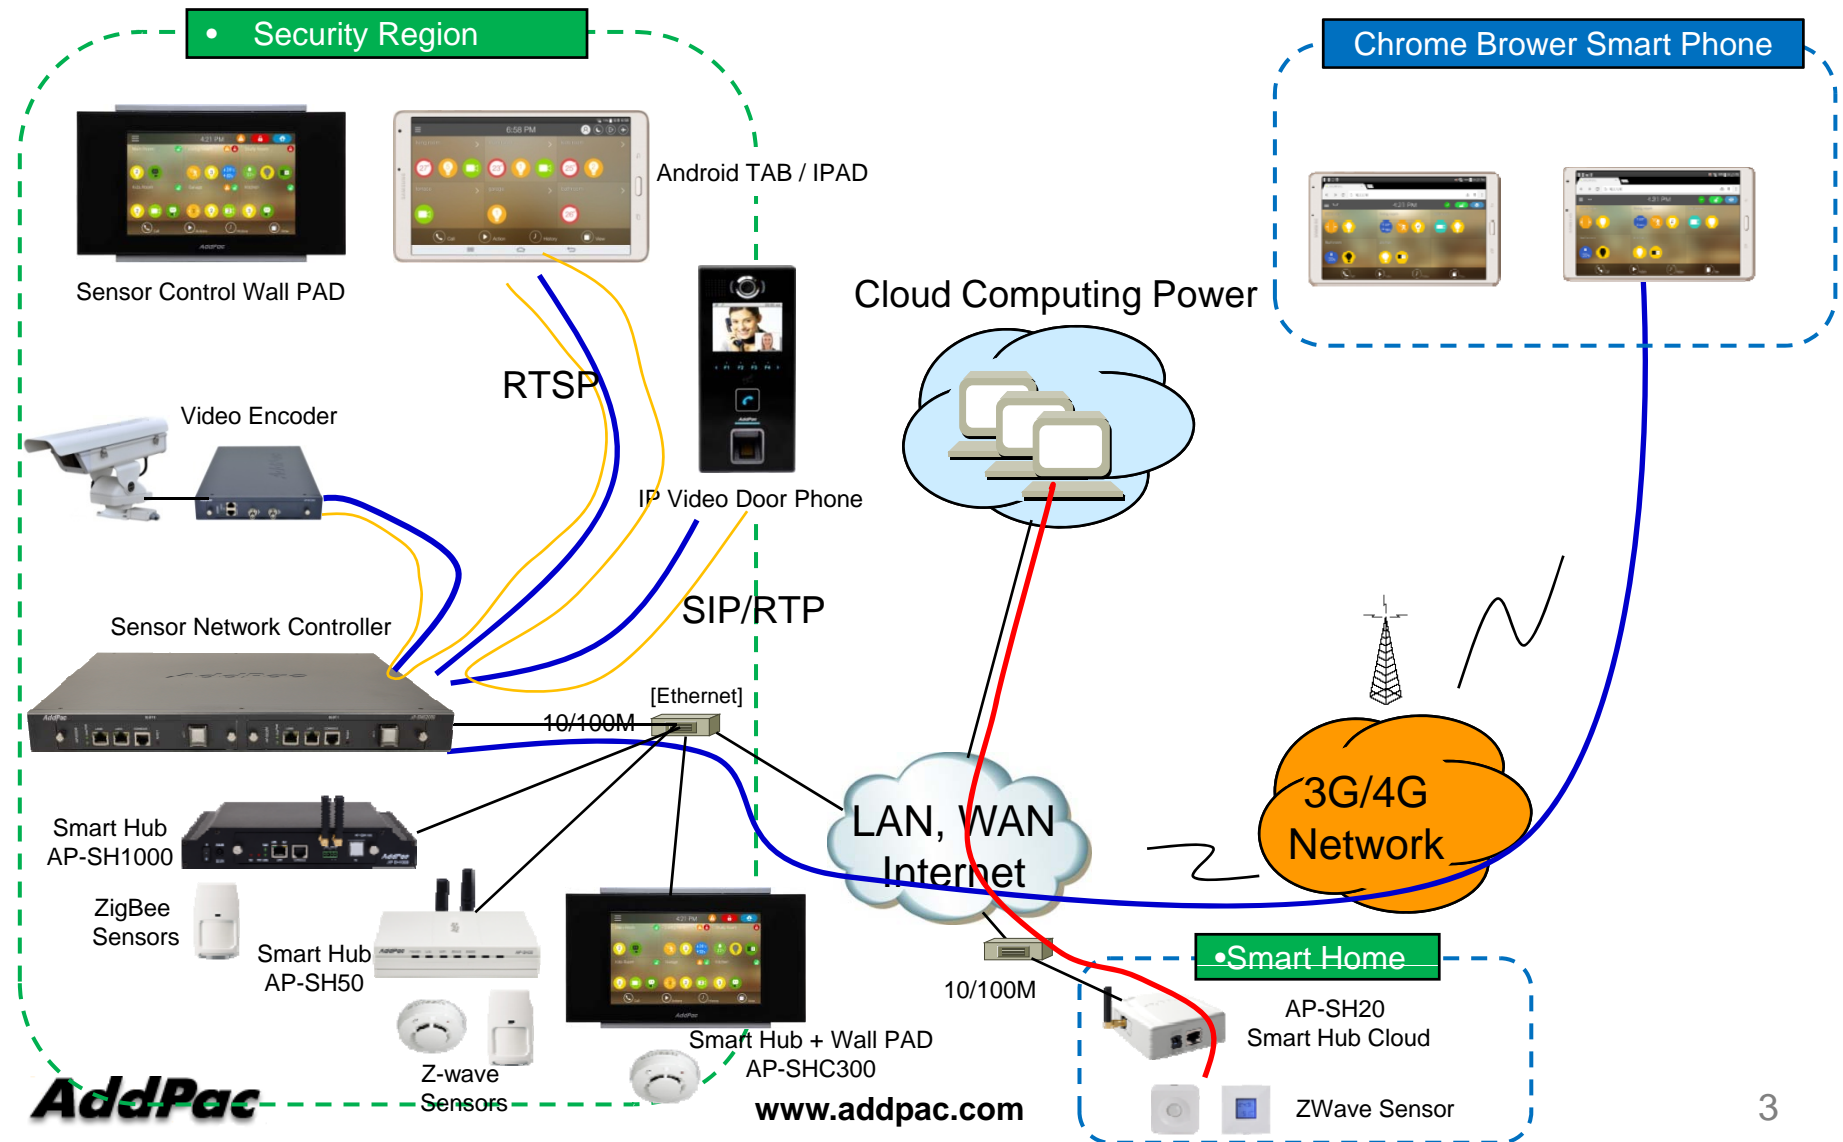

The banner features a dark blue background with a light blue gradient. It displays three devices: two tablets and one desktop monitor, all showing a user interface with various colored icons (yellow, green, red, blue) representing different IoT functions. The text is white and blue, providing product details and a call to action.

AddPac

AddPac Technology

Sales and Marketing

www.addpac.com

Contents

- IoT Network Service Diagram
- IoT Mobile Application Software Comparison Table
- Mobile Application Software for IoT
 - AP-ASH100 Android based IoT Application Software
 - AP-ISH100 Apple IOS based IoT Application Software
 - Chrome Browser based IoT Application Software

Network Diagram

IoT Mobile Application Software Comparison Table

Model	Chrome Browser	AP-ASH100	AP-ISH100
Spec.			
OS	OS Independent Chrome Browser	Android	Apple IOS
Smart Hubs (Zwave, Zigbee)	Support	Support	Support
Video Phone (SIP)	N/A	Support (H.264, etc)	Support (H.264, etc)
IP Camera Monitoring (RTSP)	N/A	Support	Support

AP-ASH100

Android IoT Mobile Appl.

AP-ASH100 Overview

- It supports receiving a video call from video door phone by visitor.
- It supports making a video call to video door phone to see door side.
- It supports bidirectional video call from security guard video phone.
- It supports smart hub devices for sensor device handling.
- It supports IP camera view mode using RTSP protocol
- It supports standard based SIP signaling protocol.
- It supports below voice and video codecs
 - Voice Codec : G.711ulaw/alaw, G.726
 - Video Codec : H.264, H.263. MPEG4