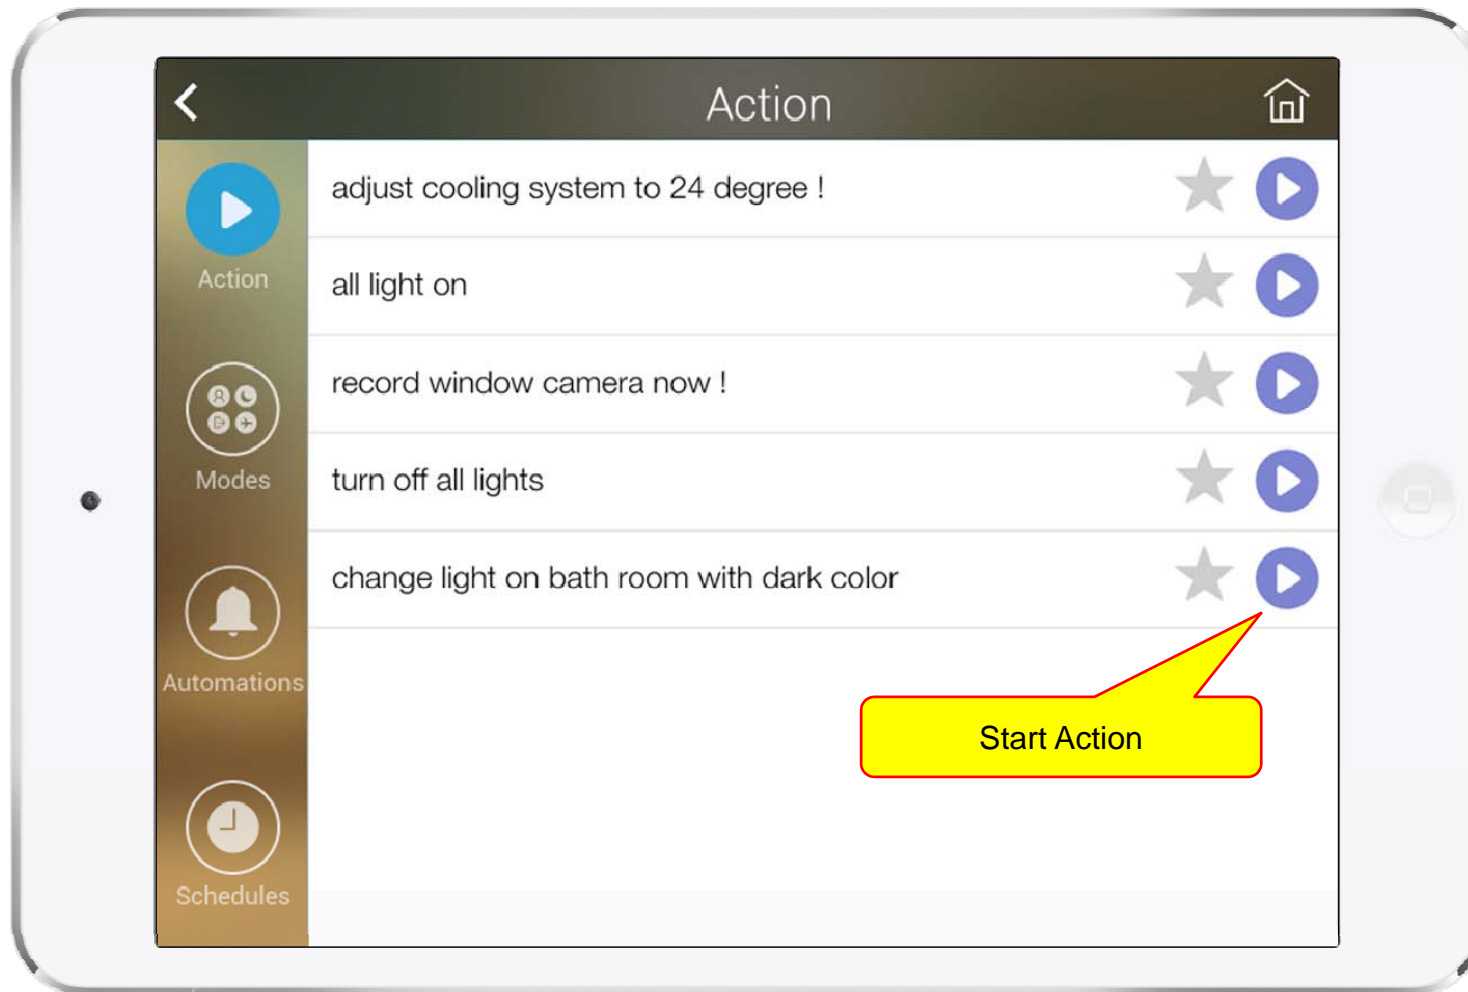

Main View (Zone Summary)

Main View (Cont.)

Main View (Zone Detail)

Armed Mode

Short Cut View

Zone View

Zone Setting

Camera Live View

Light Control

Thermostat

Favorite Call View

Recent Call View

Contact View

Add Contact

Keypad View

Video Call View

Light Control

Thermostat

Action View

Mode View

Alert View

Schedule View

Setting Menu

Chrome Browser based IoT (Internet of things) Software Control

Android/IOS APP. based Smart Home Service

- Main View (Zone Summary)
- Armed Mode (Away, Stay, Night)
- Short View
- Zone View
- Zone Setting and Configuration
- IP Camera View Mode (Home, Outside Home)
- Call View (Favorite Call, Recent Call, Phone Book, etc)
- Video Call View
- Sensor Control View (Ex: Light Control, Thermostat, etc)
- Sensor Control View (Action, Mode, Alert, etc)