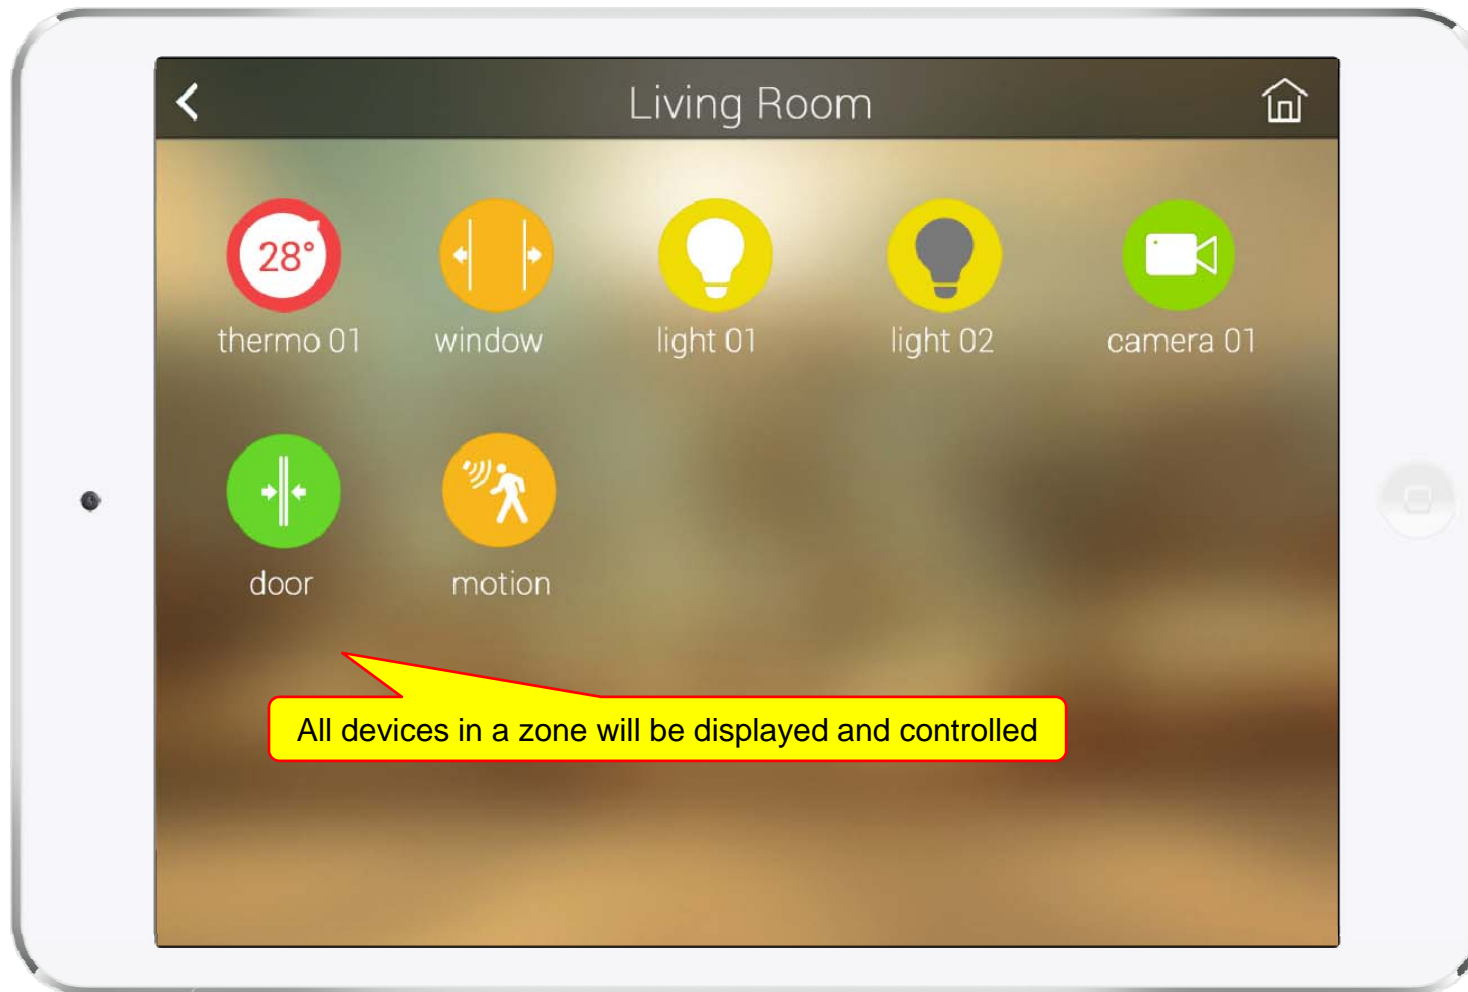

UI examples Lists

- Main View (Zone Summary)
- Armed Mode (Away, Stay, Night)
- Short View
- Zone View
- Zone Setting and Configuration
- IP Camera View Mode (Home, Outside Home)
- Call View (Favorite Call, Recent Call, Phone Book, etc)
- Video Call View
- Sensor Control View (Ex: Light Control, Thermostat, etc)
- Sensor Control View (Action, Mode, Alert, etc)

Main View (Zone Summary)

Main View (Cont.)

Main View (Zone Detail)

Armed Mode

Short Cut View

Zone View

Zone Setting

Camera Live View

Light Control

Thermostat

Favorite Call View

Recent Call View

Contact View

Add Contact

Keypad View

Video Call View

Android/IOS APP. based Smart Home Service

- Main View (Zone Summary)
- Armed Mode (Away, Stay, Night)
- Short View
- Zone View
- Zone Setting and Configuration
- IP Camera View Mode (Home, Outside Home)
- Call View (Favorite Call, Recent Call, Phone Book, etc)
- Video Call View
- Sensor Control View (Ex: Light Control, Thermostat, etc)
- Sensor Control View (Action, Mode, Alert, etc)