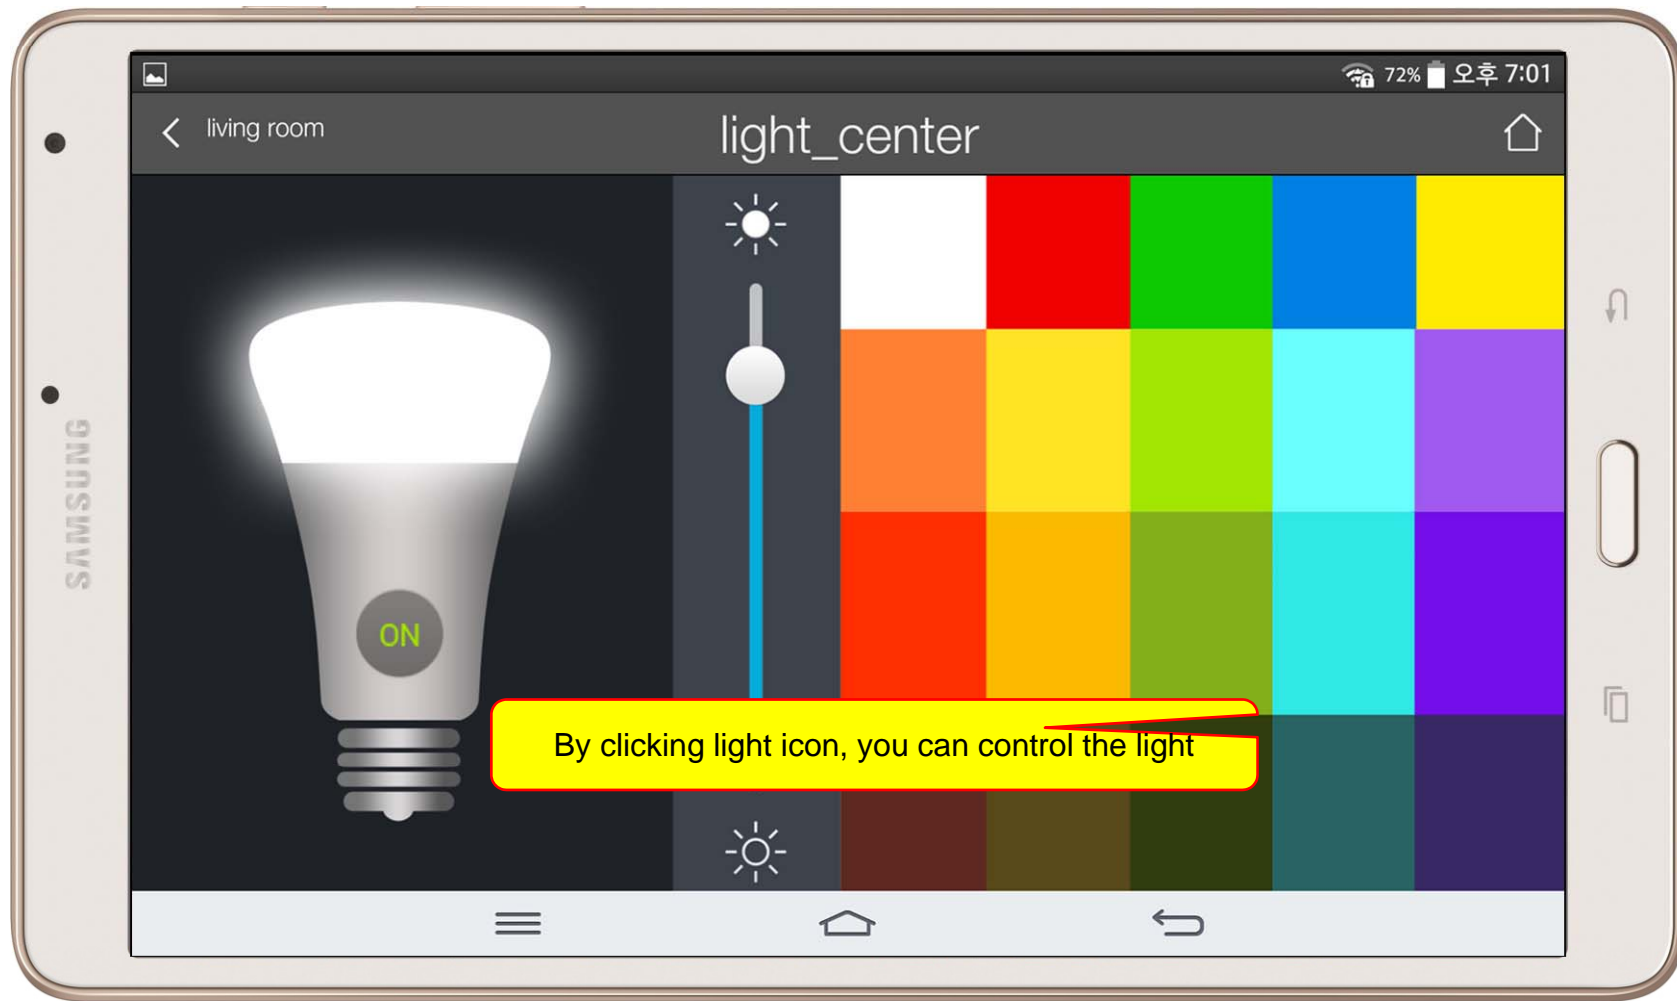

The banner features a dark blue background with a light blue gradient. It displays three devices: two tablets and one desktop monitor, all showing a user interface with various colored icons (yellow, green, red, blue) representing different IoT functions. The text is white and blue, providing product details and a call to action.

UI examples Lists

- Main View (Zone Summary)
- Armed Mode (Away, Stay, Night)
- Short View
- Zone View
- Zone Setting and Configuration
- IP Camera View Mode (Home, Outside Home)
- Call View (Favorite Call, Recent Call, Phone Book, etc)
- Video Call View
- Sensor Control View (Ex: Light Control, Thermostat, etc)
- Sensor Control View (Action, Mode, Alert, etc)

Main View (Zone Summary)

Main View (Cont.)

Main View (Zone Detail)

Armed Mode

Short Cut View

Zone View

Zone Setting

Camera Live View

Light Control

Thermostat

Favorite Call View

Recent Call View

Contact View

Add Contact

Keypad View

Video Call View