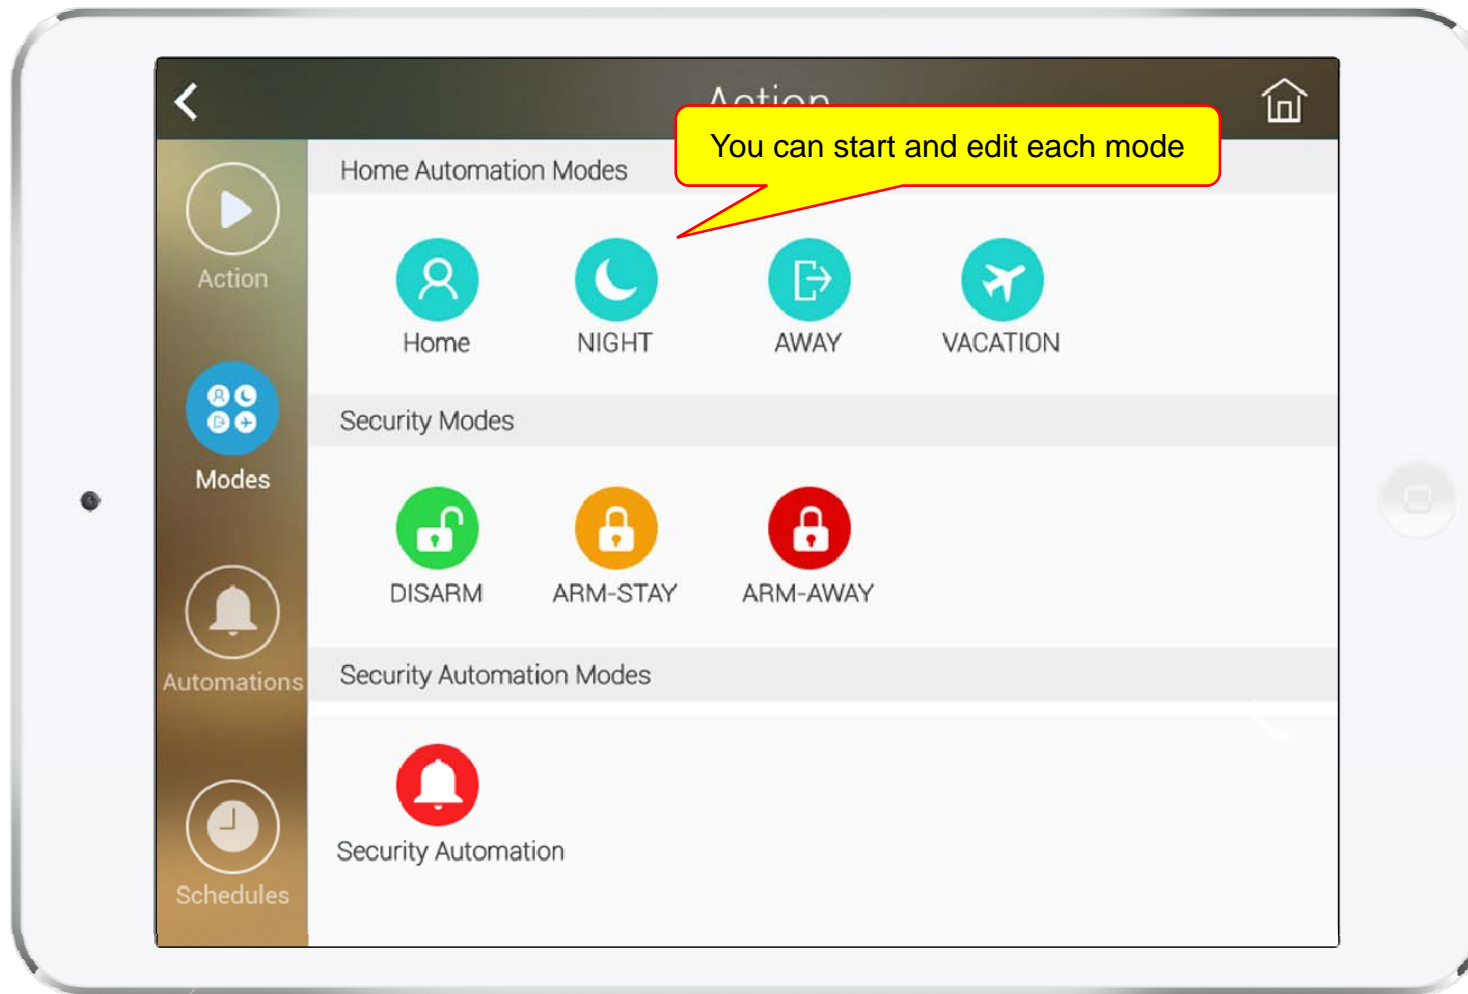

Light Control

Thermostat

Action View

Mode View

Alert View

Schedule View

Setting Menu

Chrome Browser based IoT (Internet of things) Software Control

Contents

- Chrome OS Support : MS-Window, Android, IOS
- Chrome Browser based Restrict IoT Service
- Android/IOS APP. based IoT Service
- Comparison Table Between Chrome Browser and Android/IOS APP.
- Chrome Browser UI Design (examples)

Chrome Browser Restrict Service

- Main View (Zone Summary)
- Armed Mode (Away, Stay, Night)
- Short View
- Zone View
- Zone Setting and Configuration
- Sensor Control View (Ex: Light Control, Thermostat, etc)
- Sensor Control View (Action, Mode, Alert, etc)

Android/IOS APP. based Smart Home Service

- Main View (Zone Summary)
- Armed Mode (Away, Stay, Night)
- Short View
- Zone View
- Zone Setting and Configuration
- IP Camera View Mode (Home, Outside Home)
- Call View (Favorite Call, Recent Call, Phone Book, etc)
- Video Call View
- Sensor Control View (Ex: Light Control, Thermostat, etc)
- Sensor Control View (Action, Mode, Alert, etc)