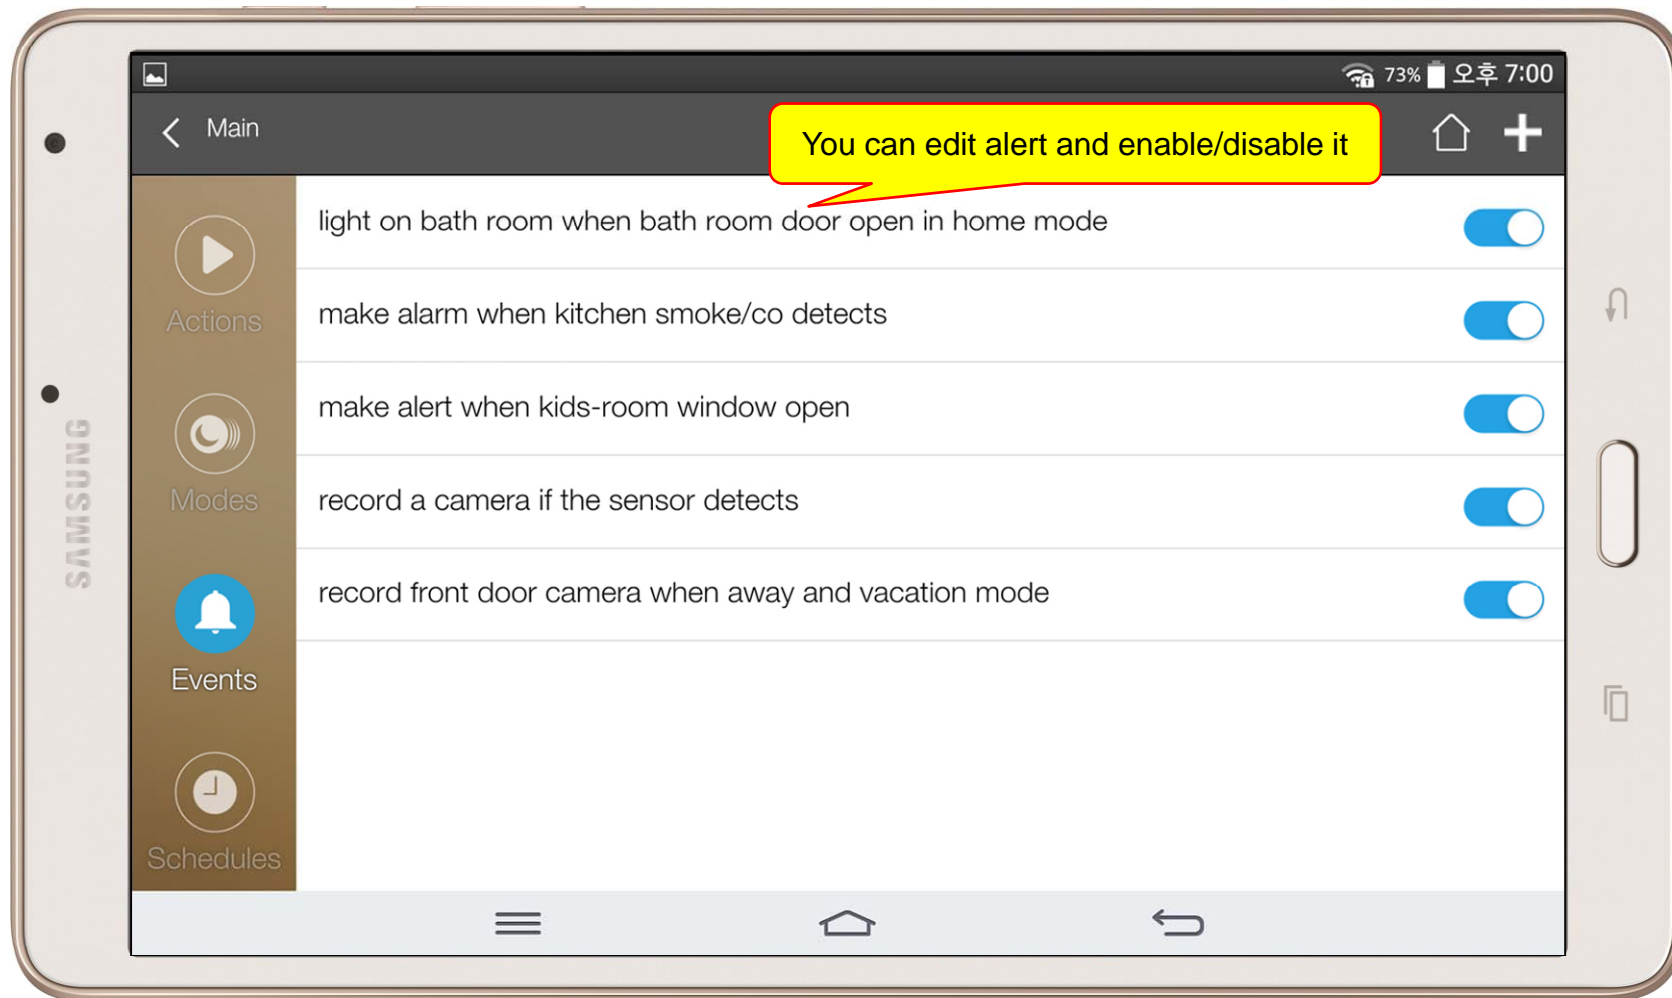

Light Control

Thermostat

Favorite Call View

Recent Call View

Contact View

Add Contact

Keypad View

Video Call View

Thermostat

Action View

Mode View

Alert View

Schedule View

Setting Menu

AP-ISH100

Apple IOS IoT Mobile Appl.

AP-ISH100 Overview

- It supports receiving a video call from video door phone by visitor.
- It supports making a video call to video door phone to see door side.
- It supports bidirectional video call from security guard video phone.
- It supports smart hub devices for sensor device handling.
- It supports IP camera view mode using RTSP protocol
- It supports standard based SIP signaling protocol.
- It supports below voice and video codecs
 - Voice Codec : G.711ulaw/alaw, G.726
 - Video Codec : H.264, H.263, MPEG4

UI examples Lists

- Main View (Zone Summary)
- Armed Mode (Away, Stay, Night)
- Short View
- Zone View
- Zone Setting and Configuration
- IP Camera View Mode (Home, Outside Home)
- Call View (Favorite Call, Recent Call, Phone Book, etc)
- Video Call View
- Sensor Control View (Ex: Light Control, Thermostat, etc)
- Sensor Control View (Action, Mode, Alert, etc)