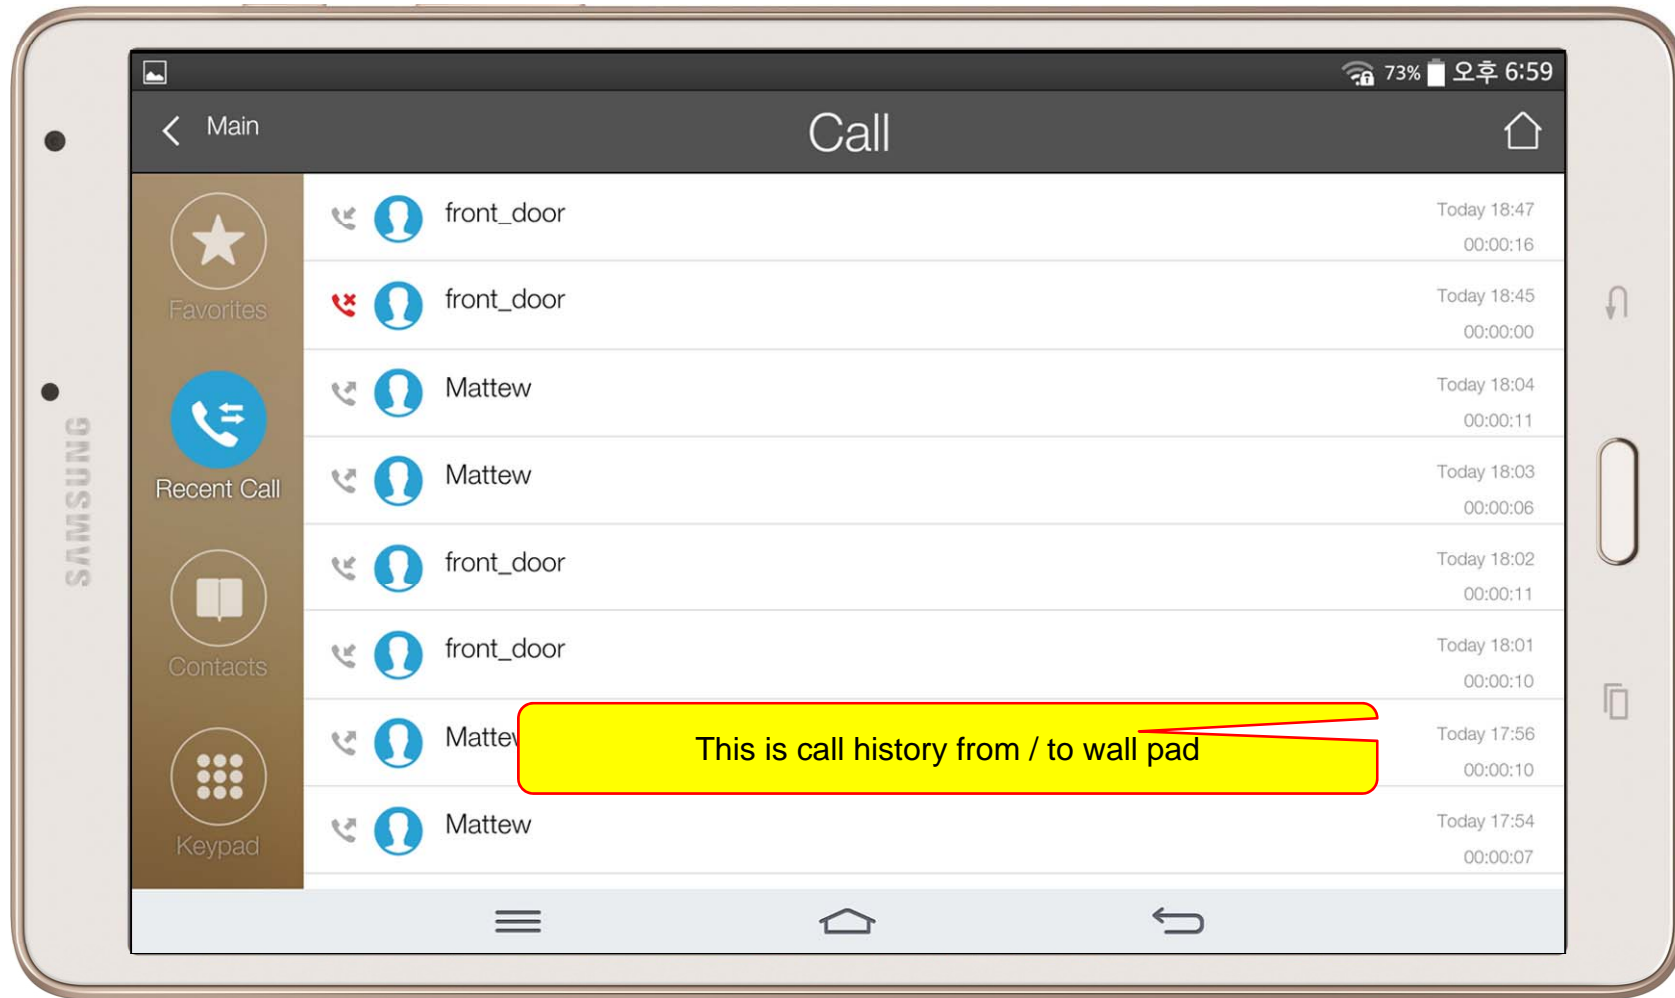

Main View (Zone Summary)

Main View (Cont.)

Main View (Zone Detail)

Armed Mode

Short Cut View

Zone View

Zone Setting

Camera Live View

Light Control

Thermostat

Favorite Call View

Recent Call View

Contact View

Add Contact

Keypad View

Video Call View