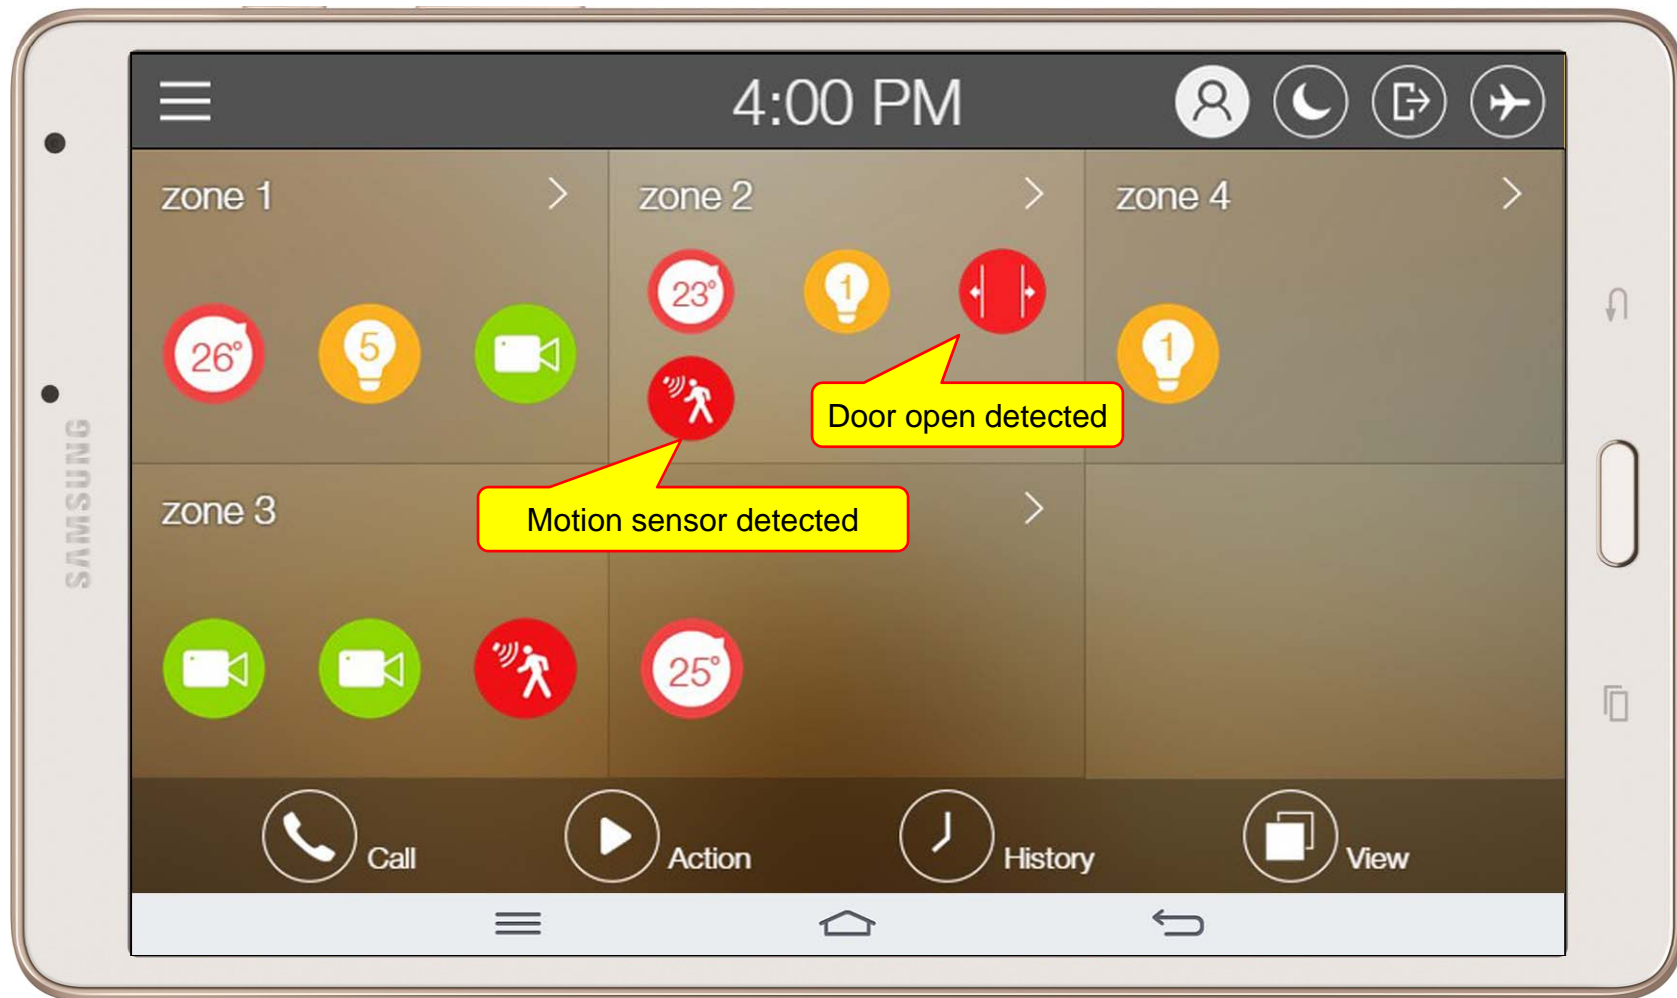

The banner features a dark blue background with a light blue gradient. It displays three devices: two tablets and one desktop monitor, all showing a user interface with various colored icons (yellow, green, red, blue) representing different IoT functions. The text is white and blue, providing product details and a call to action.

AP-ASH100

Android IoT Mobile Appl.

AP-ASH100 Overview

- It supports receiving a video call from video door phone by visitor.
- It supports making a video call to video door phone to see door side.
- It supports bidirectional video call from security guard video phone.
- It supports smart hub devices for sensor device handling.
- It supports IP camera view mode using RTSP protocol
- It supports standard based SIP signaling protocol.
- It supports below voice and video codecs
 - Voice Codec : G.711ulaw/alaw, G.726
 - Video Codec : H.264, H.263. MPEG4

UI examples Lists

- Main View (Zone Summary)
- Armed Mode (Away, Stay, Night)
- Short View
- Zone View
- Zone Setting and Configuration
- IP Camera View Mode (Home, Outside Home)
- Call View (Favorite Call, Recent Call, Phone Book, etc)
- Video Call View
- Sensor Control View (Ex: Light Control, Thermostat, etc)
- Sensor Control View (Action, Mode, Alert, etc)

Main View (Zone Summary)

Main View (Cont.)

Main View (Zone Detail)

Armed Mode

Short Cut View

Zone View

Zone Setting

Camera Live View