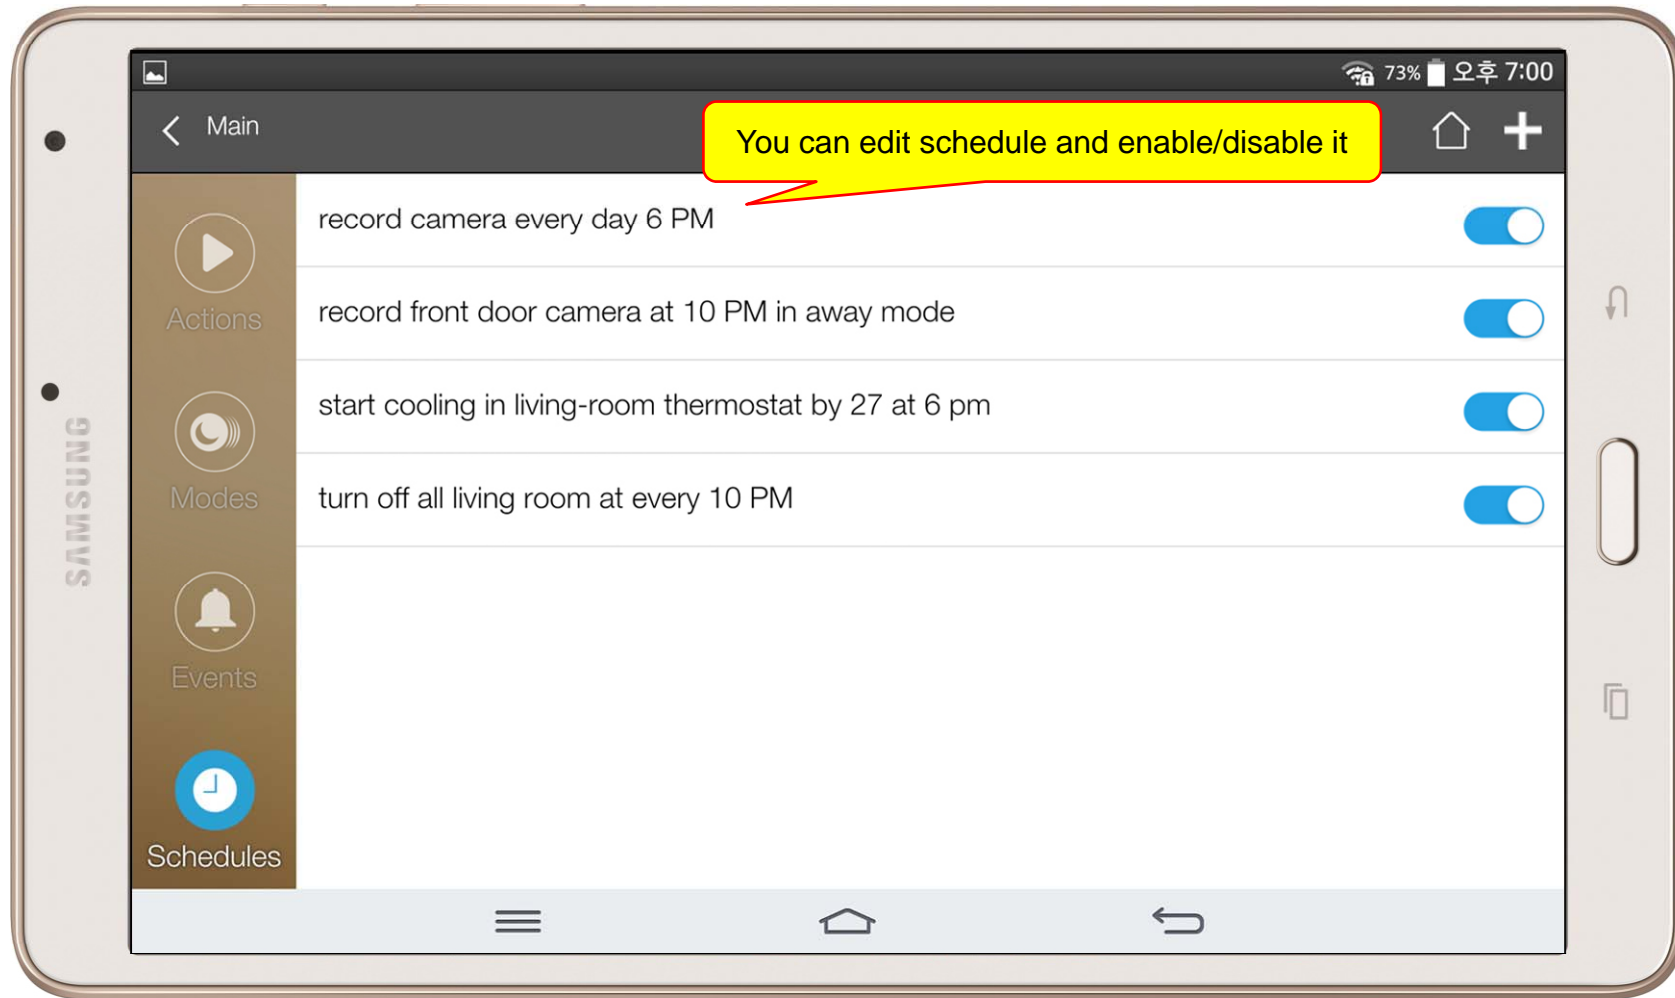

Thermostat

Action View

Mode View

Alert View

Schedule View

Setting Menu

AP-ISH100

Apple IOS IoT Mobile Appl.

AP-ISH100 Overview

- It supports receiving a video call from video door phone by visitor.
- It supports making a video call to video door phone to see door side.
- It supports bidirectional video call from security guard video phone.
- It supports smart hub devices for sensor device handling.
- It supports IP camera view mode using RTSP protocol
- It supports standard based SIP signaling protocol.
- It supports below voice and video codecs
 - Voice Codec : G.711ulaw/alaw, G.726
 - Video Codec : H.264, H.263, MPEG4

UI examples Lists

- Main View (Zone Summary)
- Armed Mode (Away, Stay, Night)
- Short View
- Zone View
- Zone Setting and Configuration
- IP Camera View Mode (Home, Outside Home)
- Call View (Favorite Call, Recent Call, Phone Book, etc)
- Video Call View
- Sensor Control View (Ex: Light Control, Thermostat, etc)
- Sensor Control View (Action, Mode, Alert, etc)