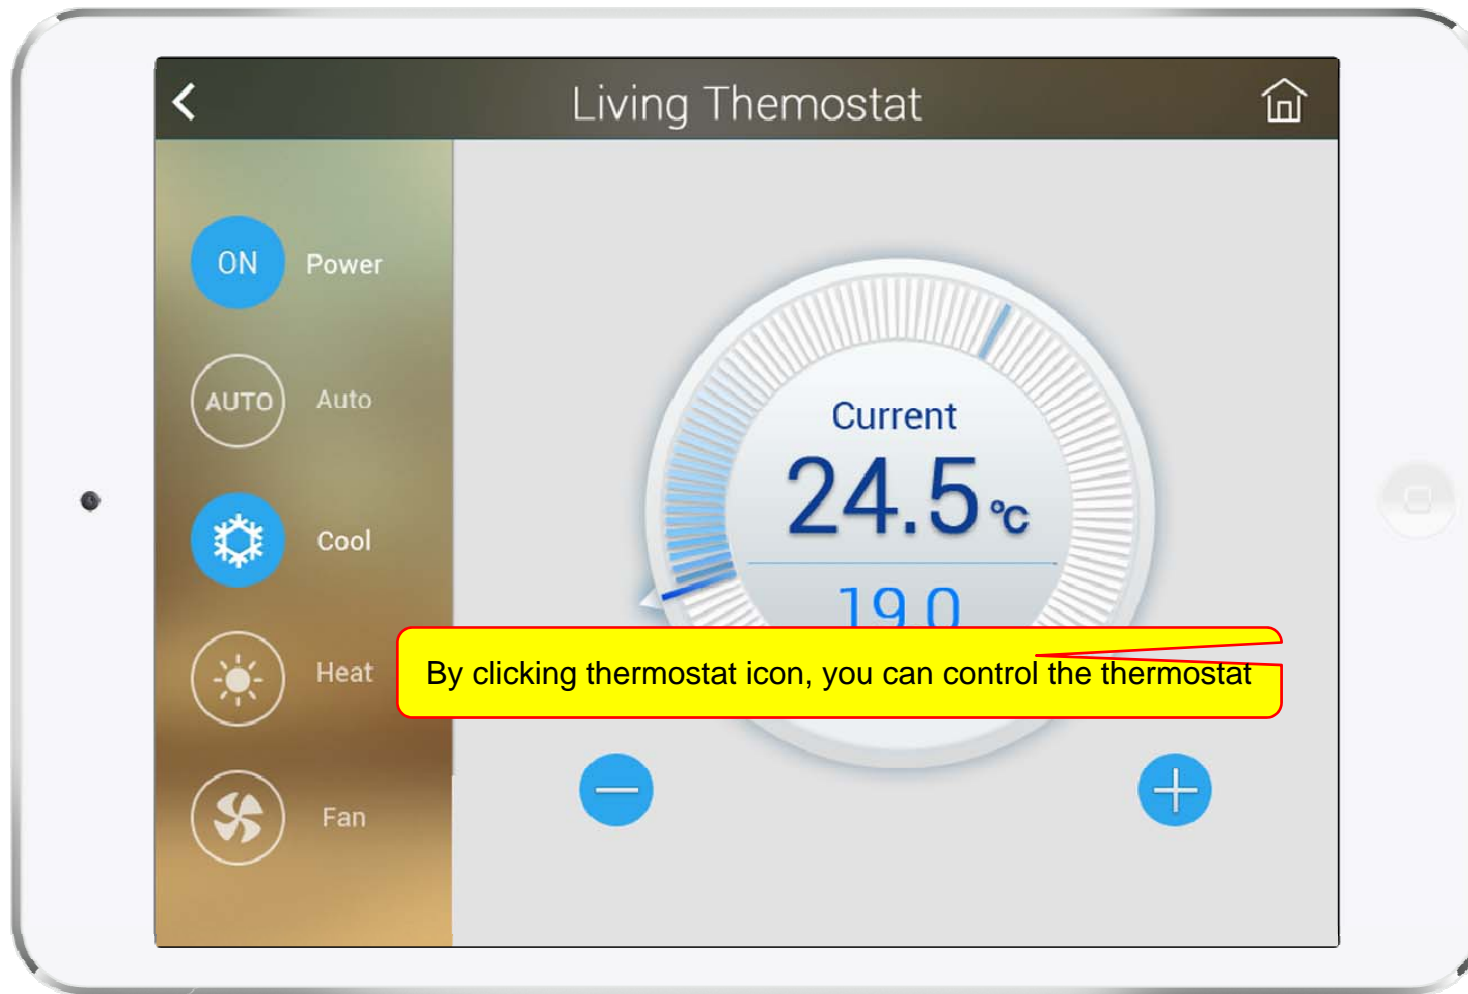

UI examples Lists

- Main View (Zone Summary)
- Armed Mode (Away, Stay, Night)
- Short View
- Zone View
- Zone Setting and Configuration
- IP Camera View Mode (Home, Outside Home)
- Call View (Favorite Call, Recent Call, Phone Book, etc)
- Video Call View
- Sensor Control View (Ex: Light Control, Thermostat, etc)
- Sensor Control View (Action, Mode, Alert, etc)

Main View (Zone Summary)

Main View (Cont.)

Main View (Zone Detail)

Armed Mode

Short Cut View

Zone View

Zone Setting

Camera Live View

Light Control

Thermostat

Favorite Call View

Recent Call View

Contact View

Add Contact

Keypad View

Video Call View

Light Control

Thermostat

Action View

Mode View

Alert View

Schedule View

Setting Menu

Chrome Browser based IoT (Internet of things) Software Control