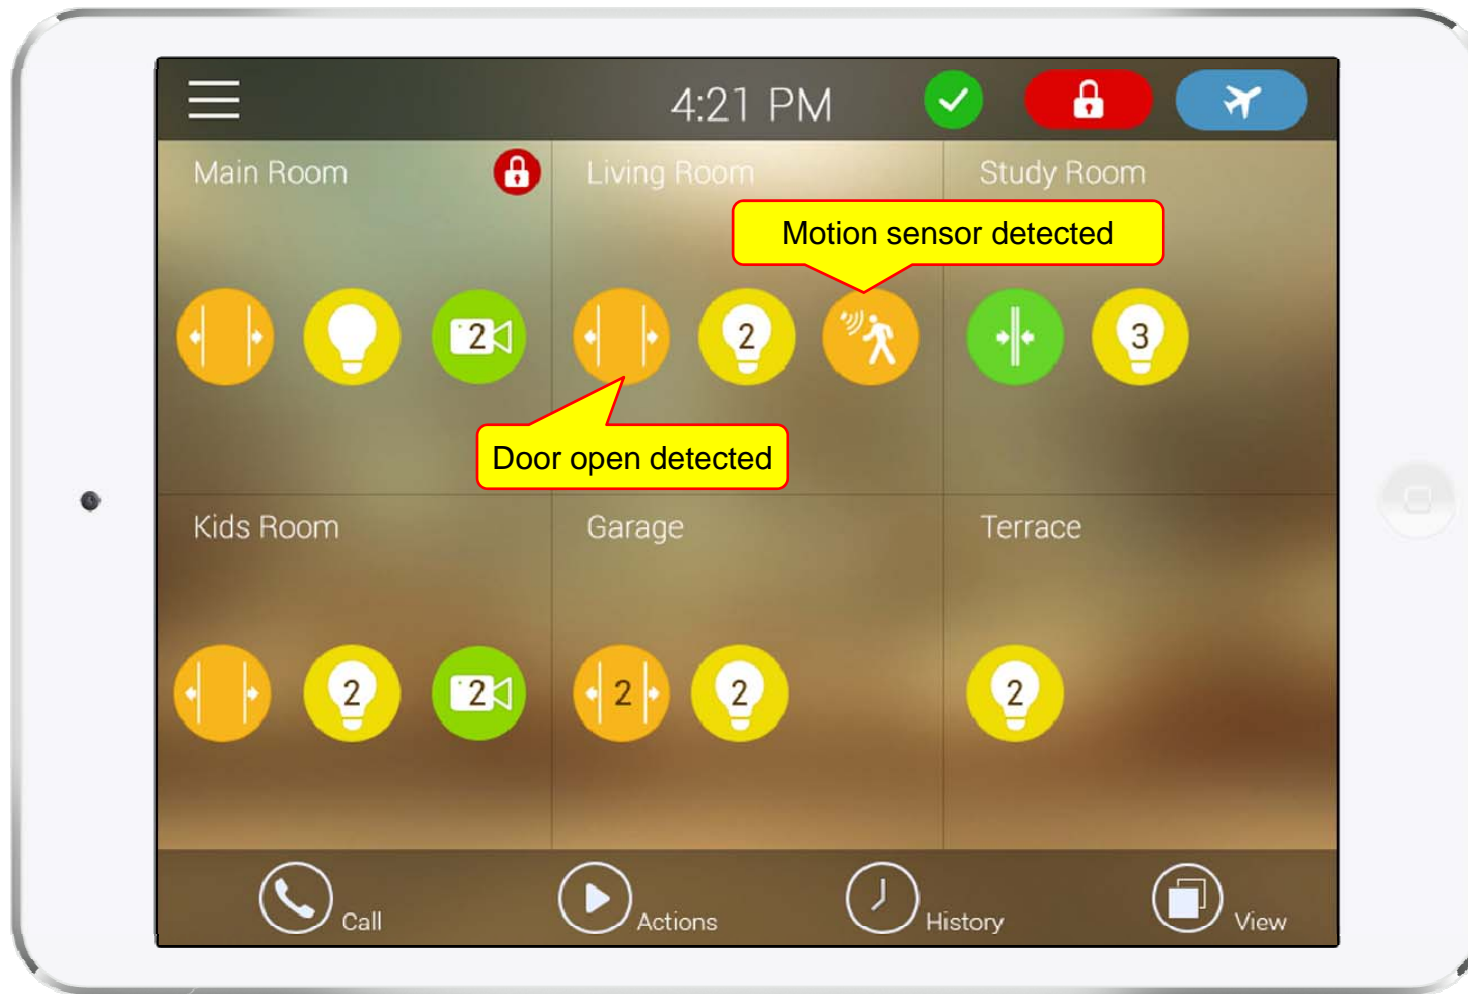

AP-ISH100 Overview

- It supports receiving a video call from video door phone by visitor.
- It supports making a video call to video door phone to see door side.
- It supports bidirectional video call from security guard video phone.
- It supports smart hub devices for sensor device handling.
- It supports IP camera view mode using RTSP protocol
- It supports standard based SIP signaling protocol.
- It supports below voice and video codecs
 - Voice Codec : G.711ulaw/alaw, G.726
 - Video Codec : H.264, H.263, MPEG4

UI examples Lists

- Main View (Zone Summary)
- Armed Mode (Away, Stay, Night)
- Short View
- Zone View
- Zone Setting and Configuration
- IP Camera View Mode (Home, Outside Home)
- Call View (Favorite Call, Recent Call, Phone Book, etc)
- Video Call View
- Sensor Control View (Ex: Light Control, Thermostat, etc)
- Sensor Control View (Action, Mode, Alert, etc)

Main View (Zone Summary)

Main View (Cont.)

Main View (Zone Detail)

Armed Mode

Short Cut View

Zone View

Zone Setting

Camera Live View

Android/IOS APP. based Smart Home Service

- Main View (Zone Summary)
- Armed Mode (Away, Stay, Night)
- Short View
- Zone View
- Zone Setting and Configuration
- IP Camera View Mode (Home, Outside Home)
- Call View (Favorite Call, Recent Call, Phone Book, etc)
- Video Call View
- Sensor Control View (Ex: Light Control, Thermostat, etc)
- Sensor Control View (Action, Mode, Alert, etc)