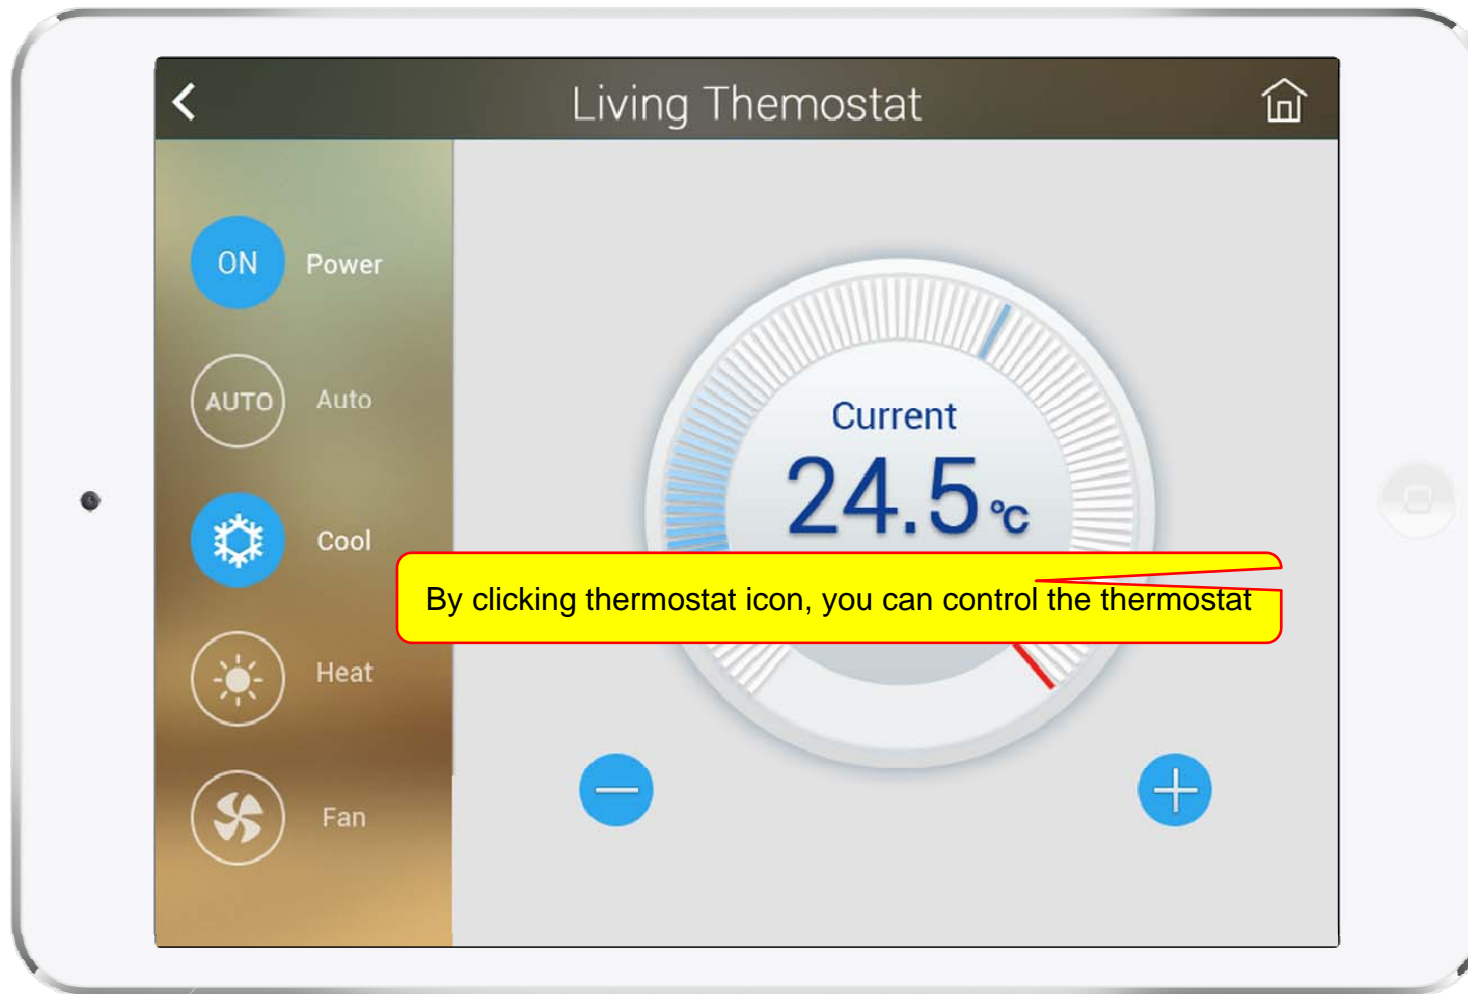

UI examples Lists

- Main View (Zone Summary)
- Armed Mode (Away, Stay, Night)
- Short View
- Zone View
- Zone Setting and Configuration
- IP Camera View Mode (Home, Outside Home)
- Call View (Favorite Call, Recent Call, Phone Book, etc)
- Video Call View
- Sensor Control View (Ex: Light Control, Thermostat, etc)
- Sensor Control View (Action, Mode, Alert, etc)

Main View (Zone Summary)

Main View (Cont.)

Main View (Zone Detail)

Armed Mode

Short Cut View

Zone View

Zone Setting

Camera Live View

Light Control

Thermostat

Favorite Call View

Recent Call View

Contact View

Add Contact

Keypad View

Video Call View

Light Control

Thermostat

Action View

Mode View

Alert View

Schedule View

Setting Menu

Chrome Browser based IoT (Internet of things) Software Control