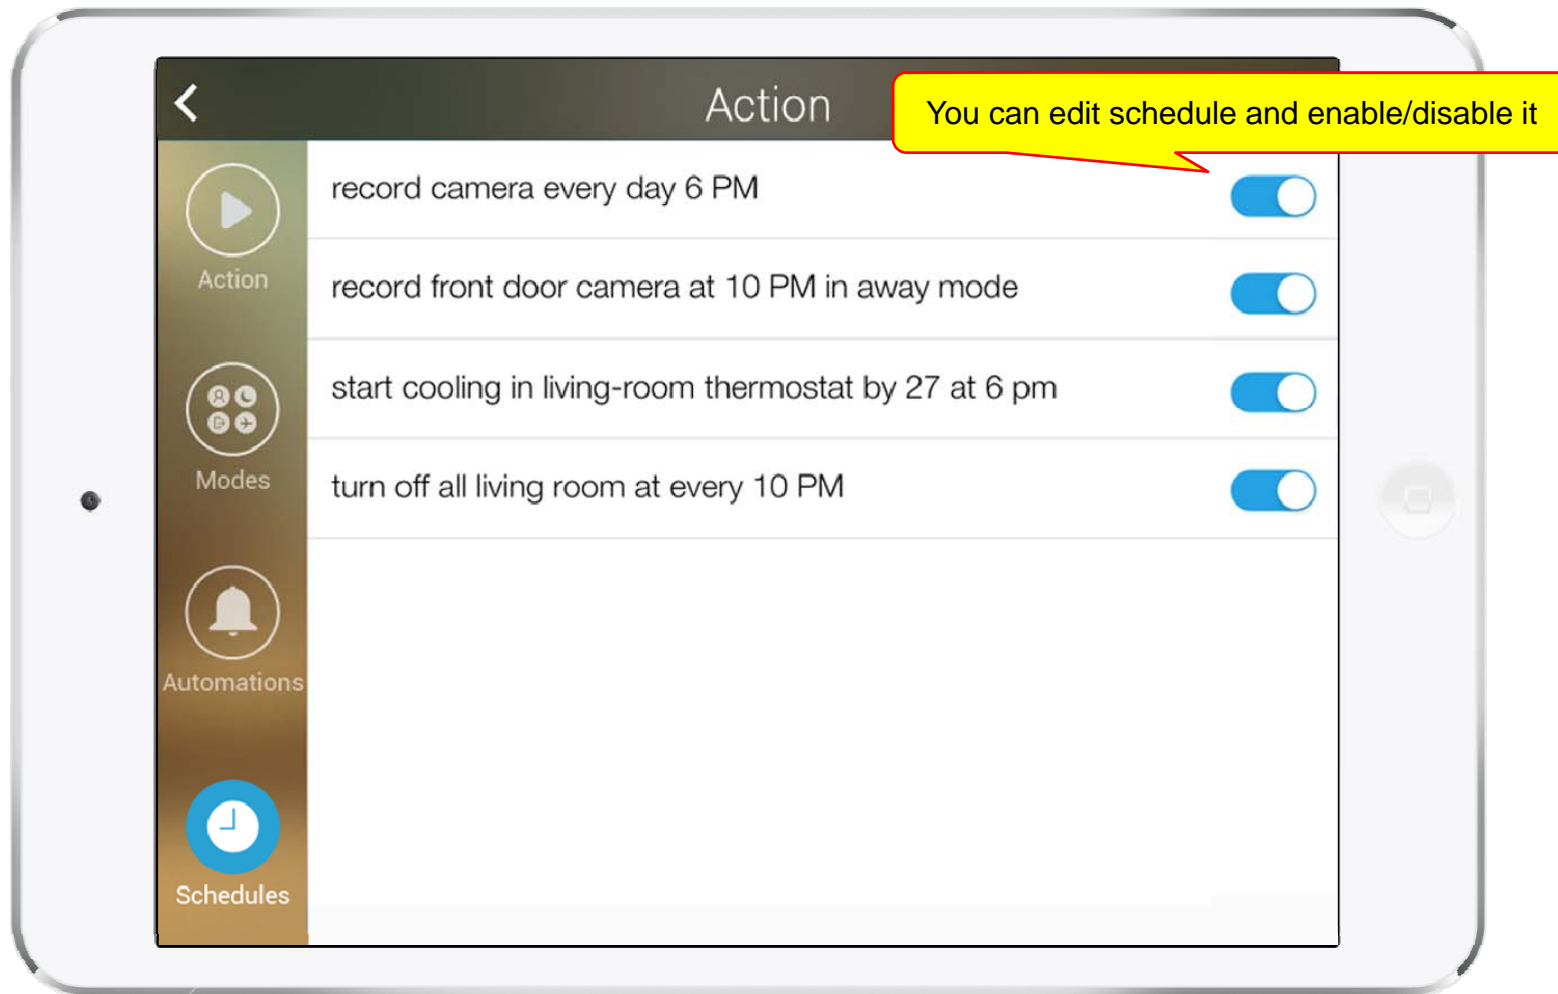

Light Control

Thermostat

Favorite Call View

Recent Call View

Contact View

Add Contact

Keypad View

Video Call View

Light Control

Thermostat

Action View

Mode View

Alert View

Schedule View

Setting Menu

Chrome Browser based IoT (Internet of things) Software Control

Chrome Browser Restrict Service

- Main View (Zone Summary)
- Armed Mode (Away, Stay, Night)
- Short View
- Zone View
- Zone Setting and Configuration
- Sensor Control View (Ex: Light Control, Thermostat, etc)
- Sensor Control View (Action, Mode, Alert, etc)

Android/IOS APP. based Smart Home Service

- Main View (Zone Summary)
- Armed Mode (Away, Stay, Night)
- Short View
- Zone View
- Zone Setting and Configuration
- IP Camera View Mode (Home, Outside Home)
- Call View (Favorite Call, Recent Call, Phone Book, etc)
- Video Call View
- Sensor Control View (Ex: Light Control, Thermostat, etc)
- Sensor Control View (Action, Mode, Alert, etc)