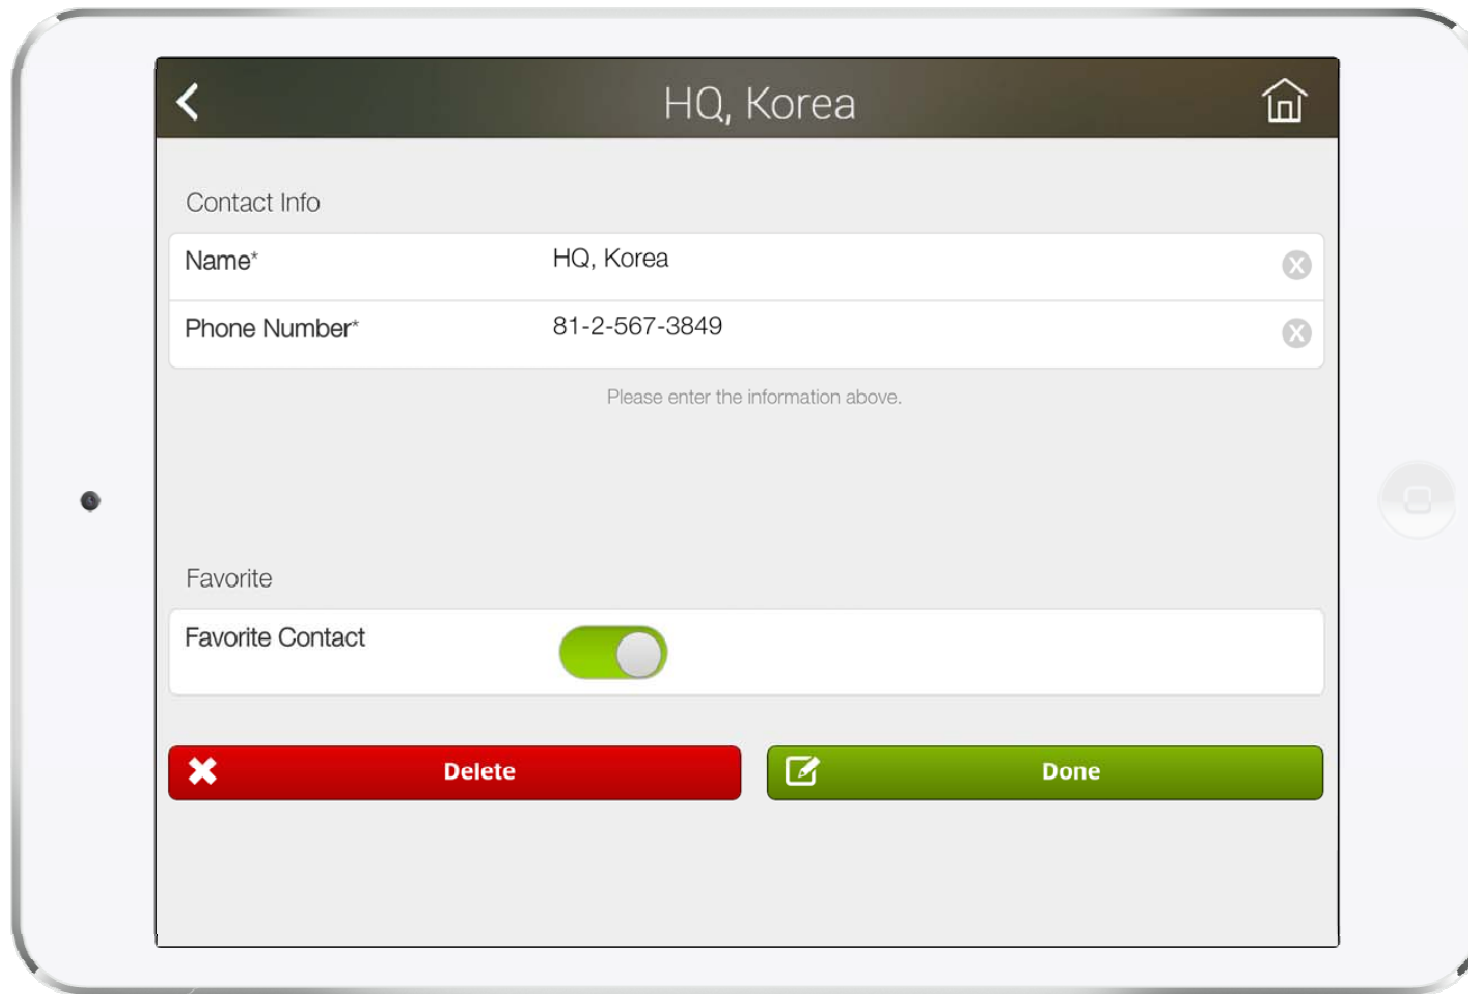

Main View (Zone Summary)

Main View (Cont.)

Main View (Zone Detail)

Armed Mode

Short Cut View

Zone View

Zone Setting

Camera Live View

Light Control

Thermostat

Favorite Call View

Recent Call View

Contact View

Add Contact

Keypad View

Video Call View

Light Control

Thermostat

Action View

Mode View

Alert View

Schedule View

Setting Menu

Chrome Browser based IoT (Internet of things) Software Control

Chrome Browser Restrict Service

- Main View (Zone Summary)
- Armed Mode (Away, Stay, Night)
- Short View
- Zone View
- Zone Setting and Configuration
- Sensor Control View (Ex: Light Control, Thermostat, etc)
- Sensor Control View (Action, Mode, Alert, etc)