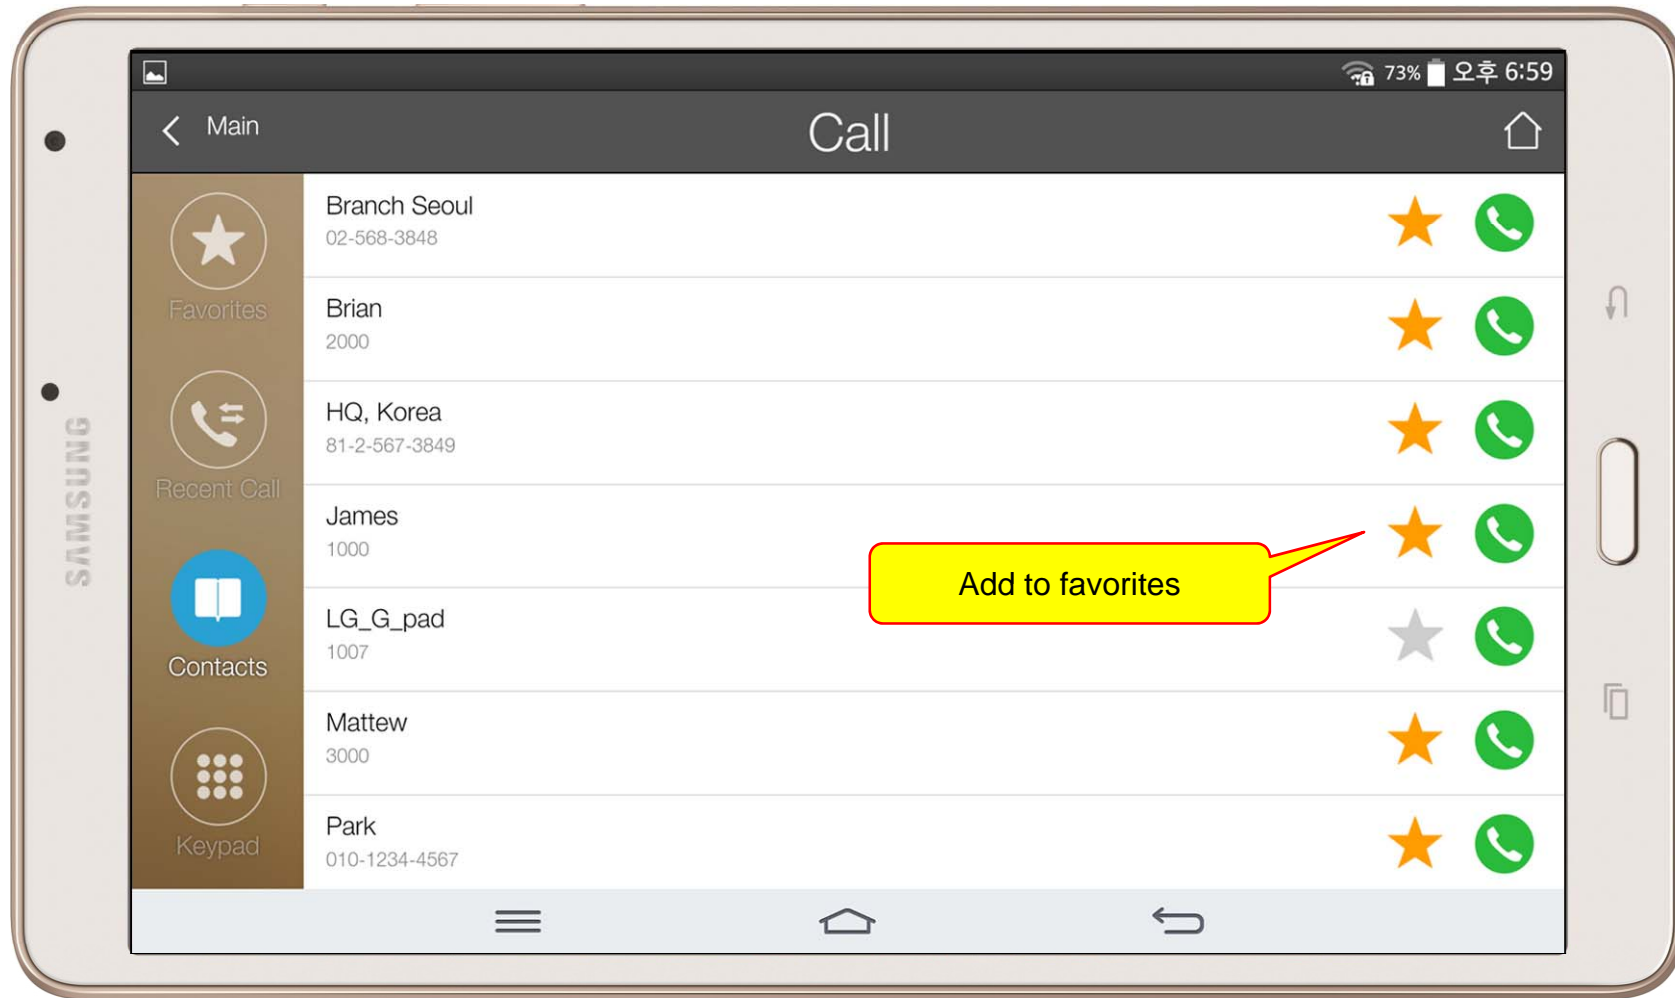

Main View (Zone Summary)

Main View (Cont.)

Main View (Zone Detail)

Armed Mode

Short Cut View

Zone View

Zone Setting

Camera Live View

Light Control

Thermostat

Favorite Call View

Recent Call View

Contact View

Add Contact

Keypad View

Video Call View