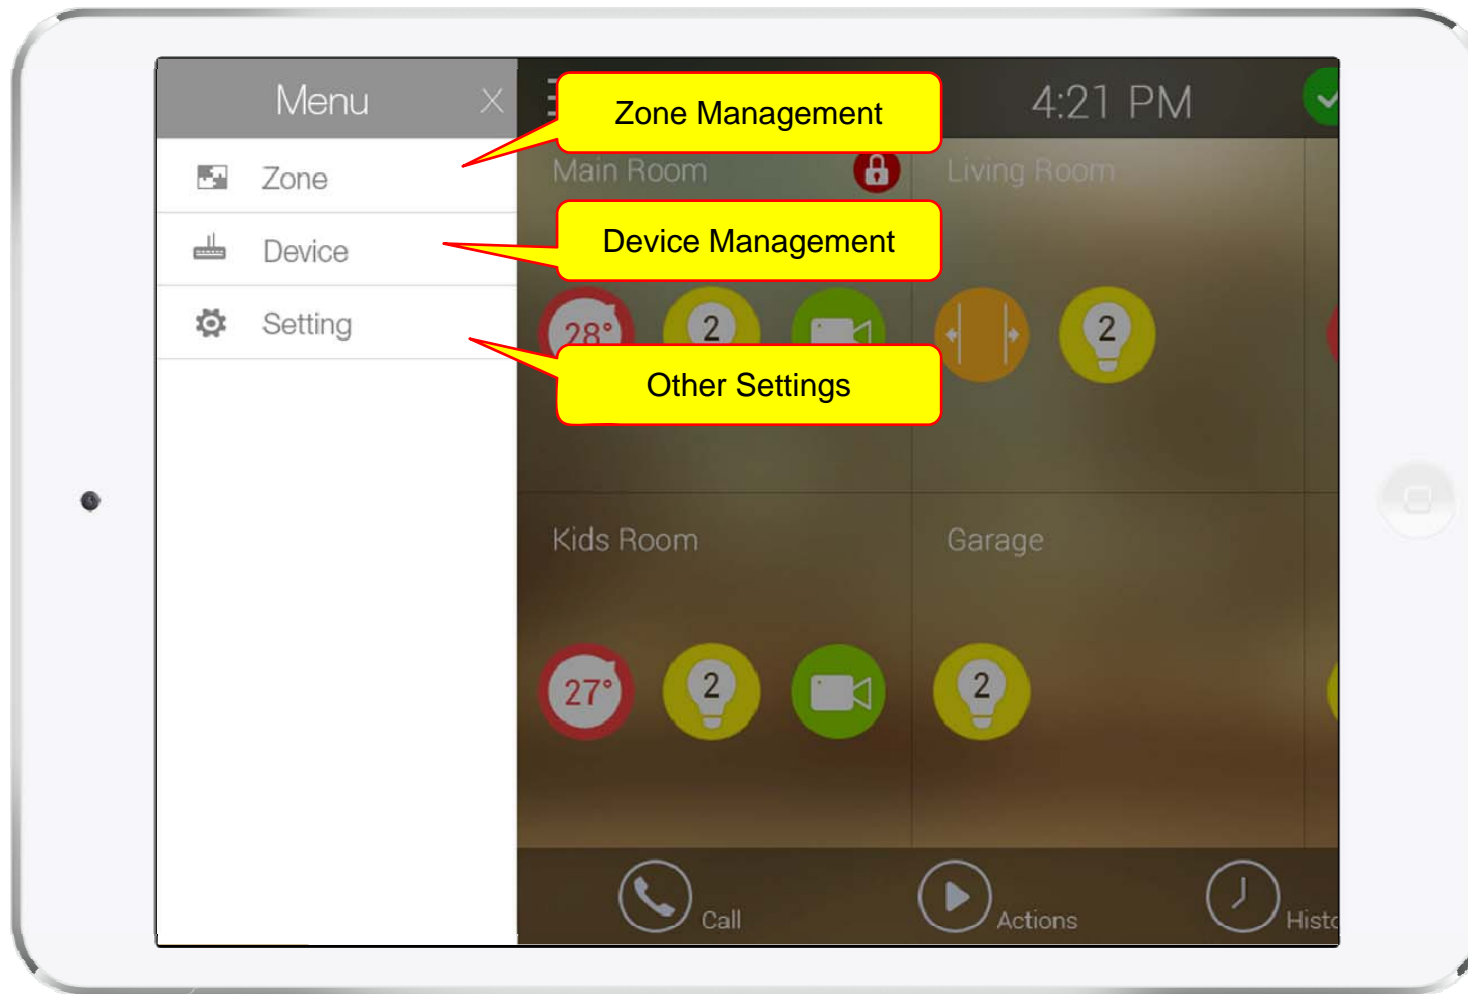

Light Control

Thermostat

Favorite Call View

Recent Call View

Contact View

Add Contact

Keypad View

Video Call View

Light Control

Thermostat

Action View

Mode View

Alert View

Schedule View

Setting Menu

Chrome Browser based IoT (Internet of things) Software Control

Chrome Browser Restrict Service

- Main View (Zone Summary)
- Armed Mode (Away, Stay, Night)
- Short View
- Zone View
- Zone Setting and Configuration
- Sensor Control View (Ex: Light Control, Thermostat, etc)
- Sensor Control View (Action, Mode, Alert, etc)

Android/IOS APP. based Smart Home Service

- Main View (Zone Summary)
- Armed Mode (Away, Stay, Night)
- Short View
- Zone View
- Zone Setting and Configuration
- IP Camera View Mode (Home, Outside Home)
- Call View (Favorite Call, Recent Call, Phone Book, etc)
- Video Call View
- Sensor Control View (Ex: Light Control, Thermostat, etc)
- Sensor Control View (Action, Mode, Alert, etc)