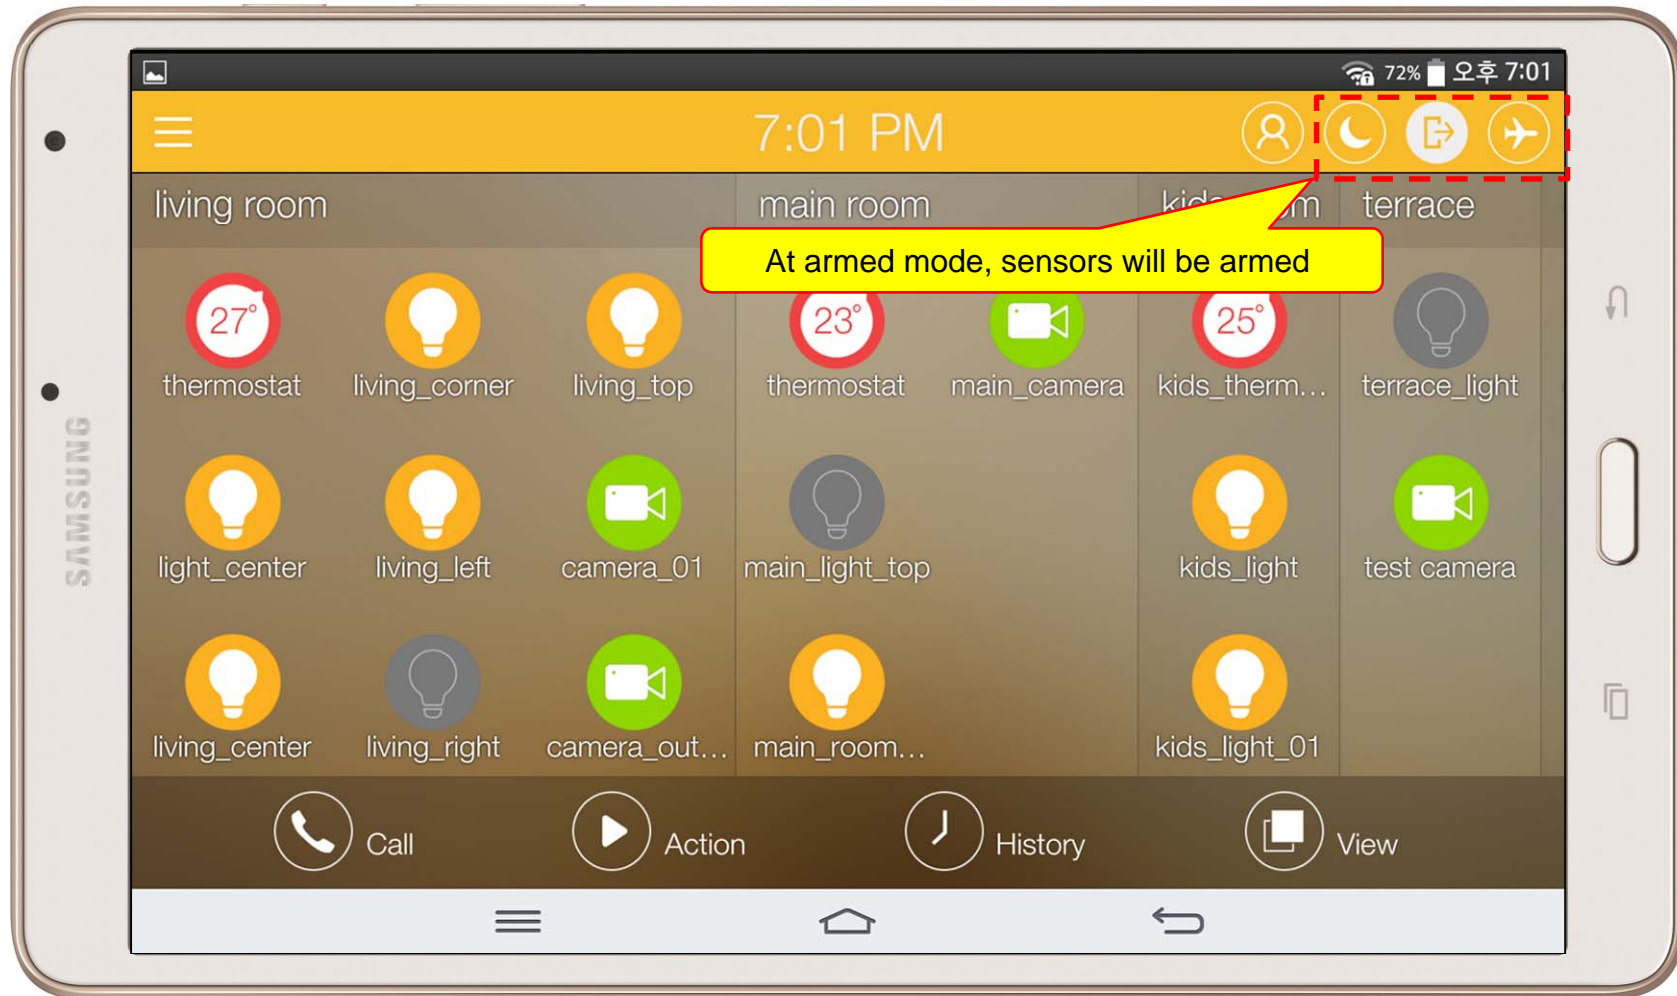

The banner features a dark blue background with a light blue gradient. It displays three devices: two tablets and one desktop monitor, all showing a user interface with various colored icons (yellow, green, red, blue) representing different IoT functions. The text is white and blue, providing product details and a call to action.

UI examples Lists

- Main View (Zone Summary)
- Armed Mode (Away, Stay, Night)
- Short View
- Zone View
- Zone Setting and Configuration
- IP Camera View Mode (Home, Outside Home)
- Call View (Favorite Call, Recent Call, Phone Book, etc)
- Video Call View
- Sensor Control View (Ex: Light Control, Thermostat, etc)
- Sensor Control View (Action, Mode, Alert, etc)

Main View (Zone Summary)

Main View (Cont.)

Main View (Zone Detail)

Armed Mode

Short Cut View

Zone View

Zone Setting

Camera Live View

Light Control

Thermostat

Favorite Call View

Recent Call View

Contact View

Add Contact

Keypad View

Video Call View