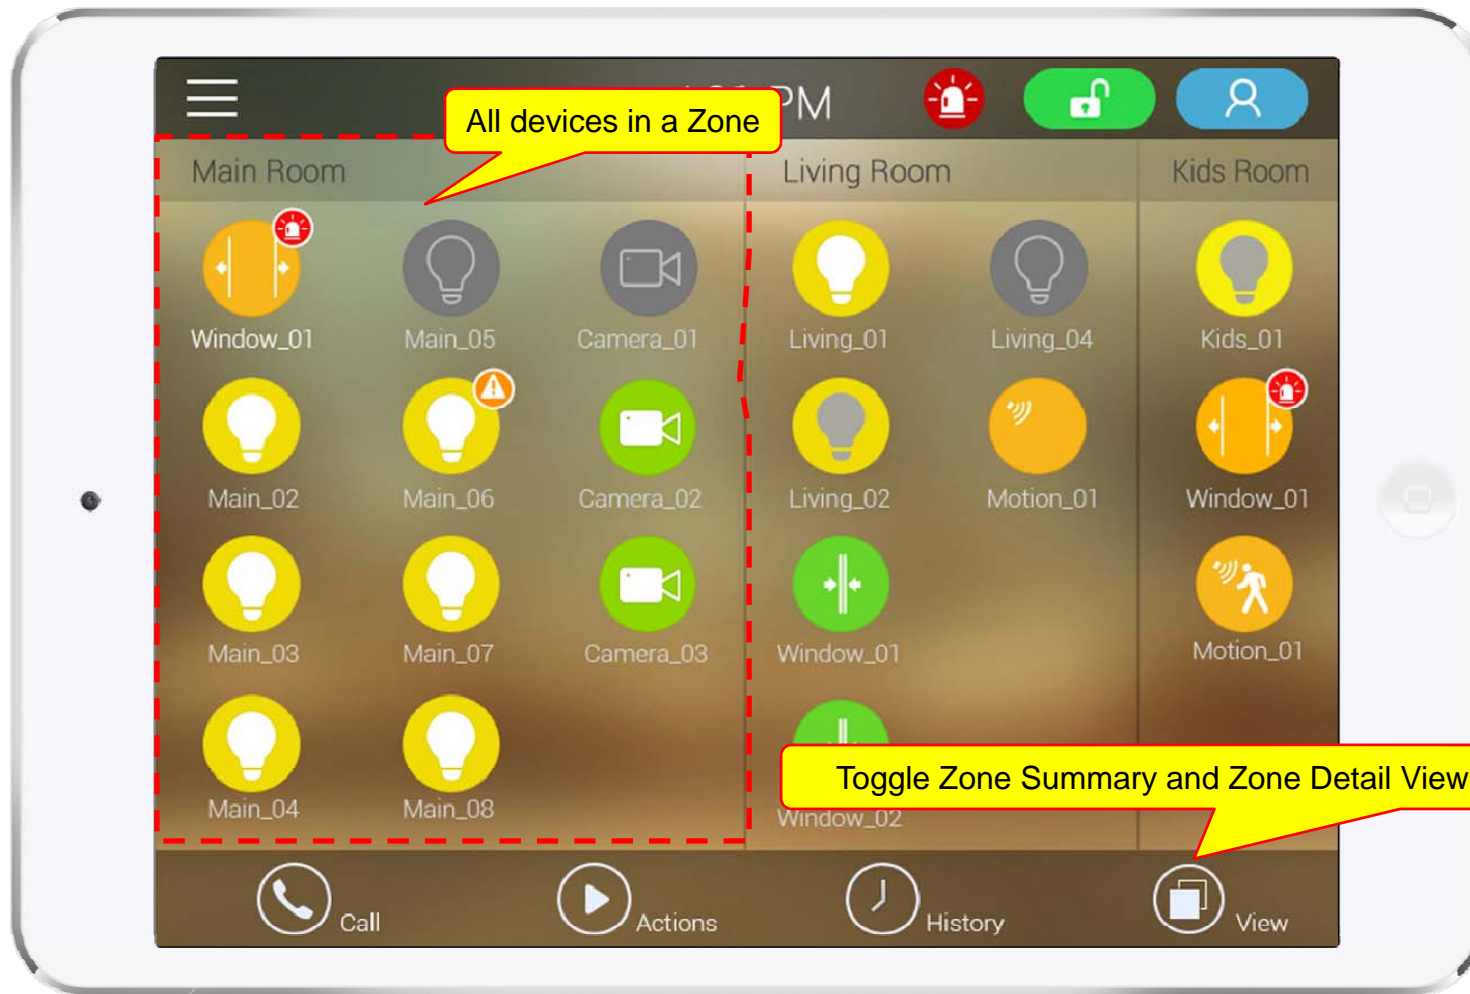

AP-ISH100 Overview

- It supports receiving a video call from video door phone by visitor.
- It supports making a video call to video door phone to see door side.
- It supports bidirectional video call from security guard video phone.
- It supports smart hub devices for sensor device handling.
- It supports IP camera view mode using RTSP protocol
- It supports standard based SIP signaling protocol.
- It supports below voice and video codecs
 - Voice Codec : G.711ulaw/alaw, G.726
 - Video Codec : H.264, H.263, MPEG4

UI examples Lists

- Main View (Zone Summary)
- Armed Mode (Away, Stay, Night)
- Short View
- Zone View
- Zone Setting and Configuration
- IP Camera View Mode (Home, Outside Home)
- Call View (Favorite Call, Recent Call, Phone Book, etc)
- Video Call View
- Sensor Control View (Ex: Light Control, Thermostat, etc)
- Sensor Control View (Action, Mode, Alert, etc)

Main View (Zone Summary)

Main View (Cont.)

Main View (Zone Detail)

Armed Mode

Short Cut View

Zone View

Zone Setting

Camera Live View

Android/IOS APP. based Smart Home Service

- Main View (Zone Summary)
- Armed Mode (Away, Stay, Night)
- Short View
- Zone View
- Zone Setting and Configuration
- IP Camera View Mode (Home, Outside Home)
- Call View (Favorite Call, Recent Call, Phone Book, etc)
- Video Call View
- Sensor Control View (Ex: Light Control, Thermostat, etc)
- Sensor Control View (Action, Mode, Alert, etc)