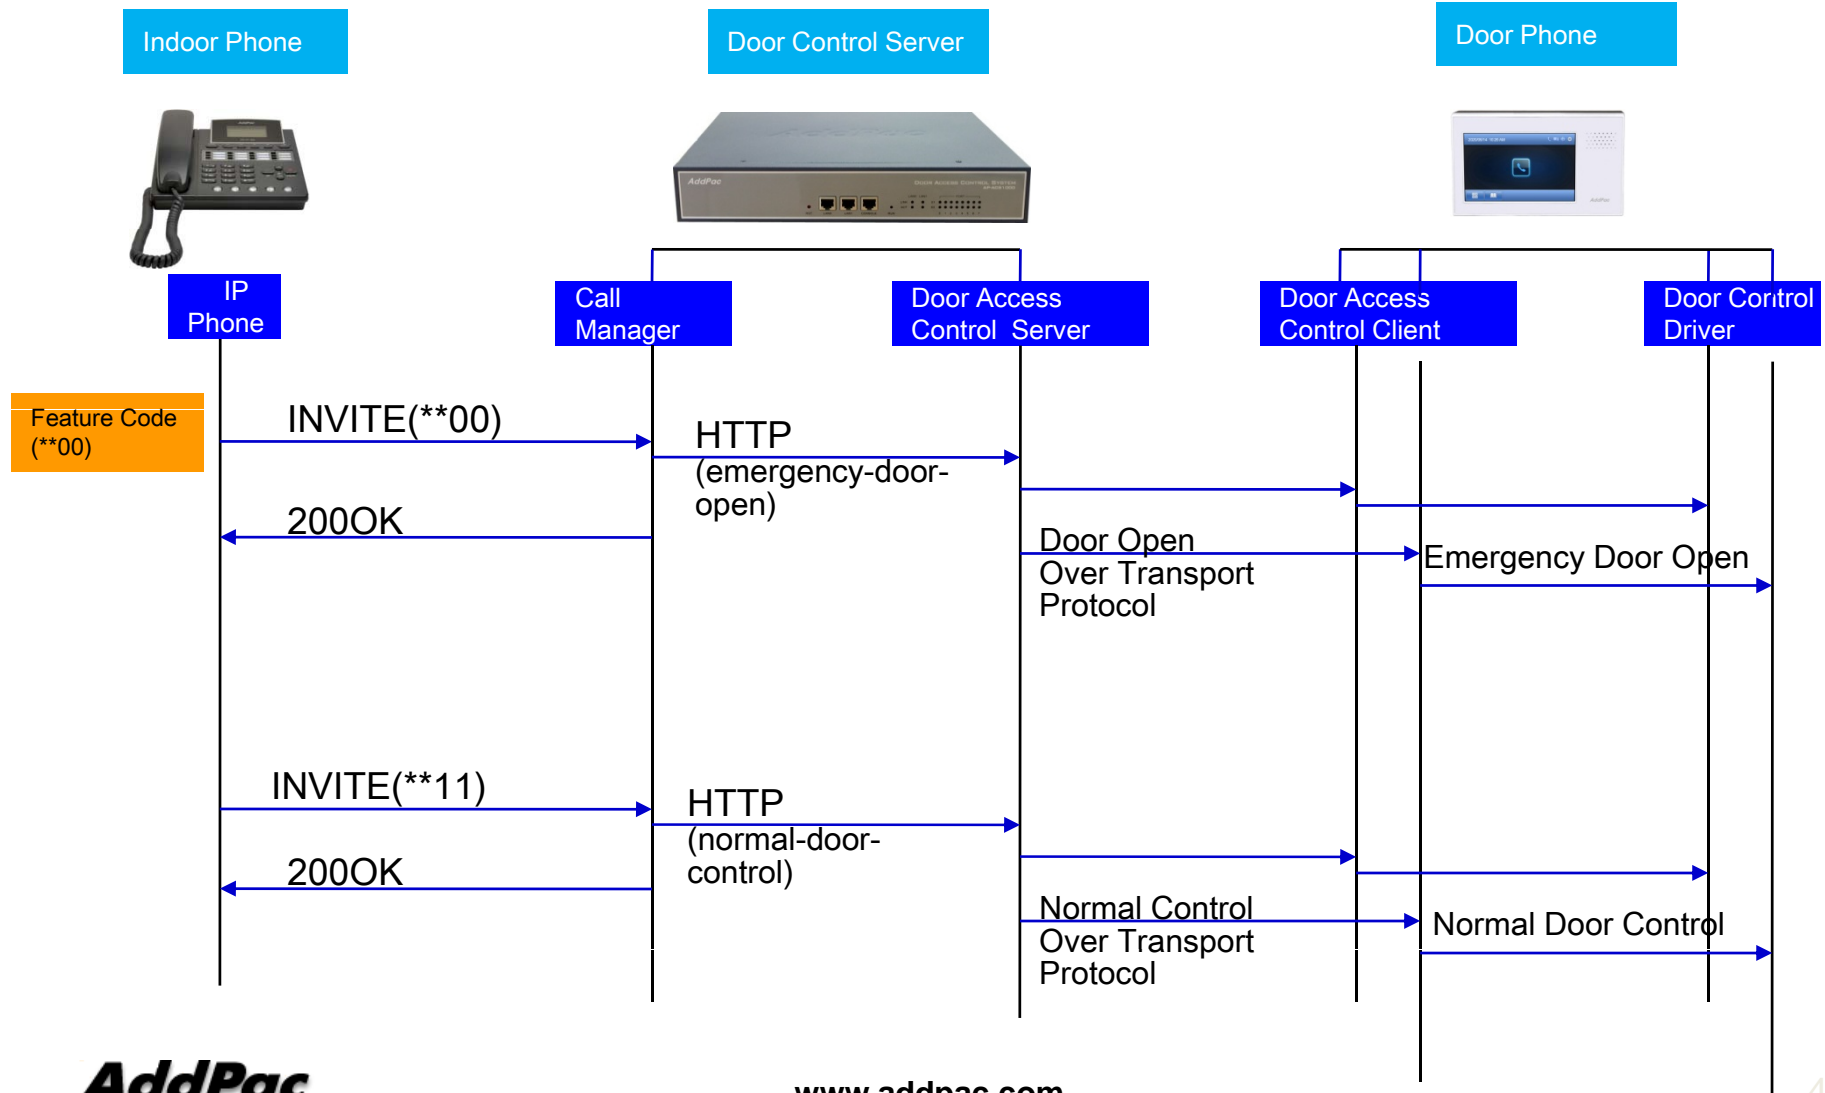

AP-AC50 IP Door Phone

High Performance IP Door Phone Solution

Emergency Overall Door Open/Close
Control Service

AddPac

AddPac Technology

Sales and Marketing

Contents

- Emergency Door Control Service Diagram
- Signal Flow

Emergency Door Control Service Diagram

Signal Flow for Emergency Door Control

Thank you!

AddPac Technology Co., Ltd.
Sales and Marketing

Phone +82.2.568.3848 (KOREA)

FAX +82.2.568.3847 (KOREA)

E-mail sales@addpac.com