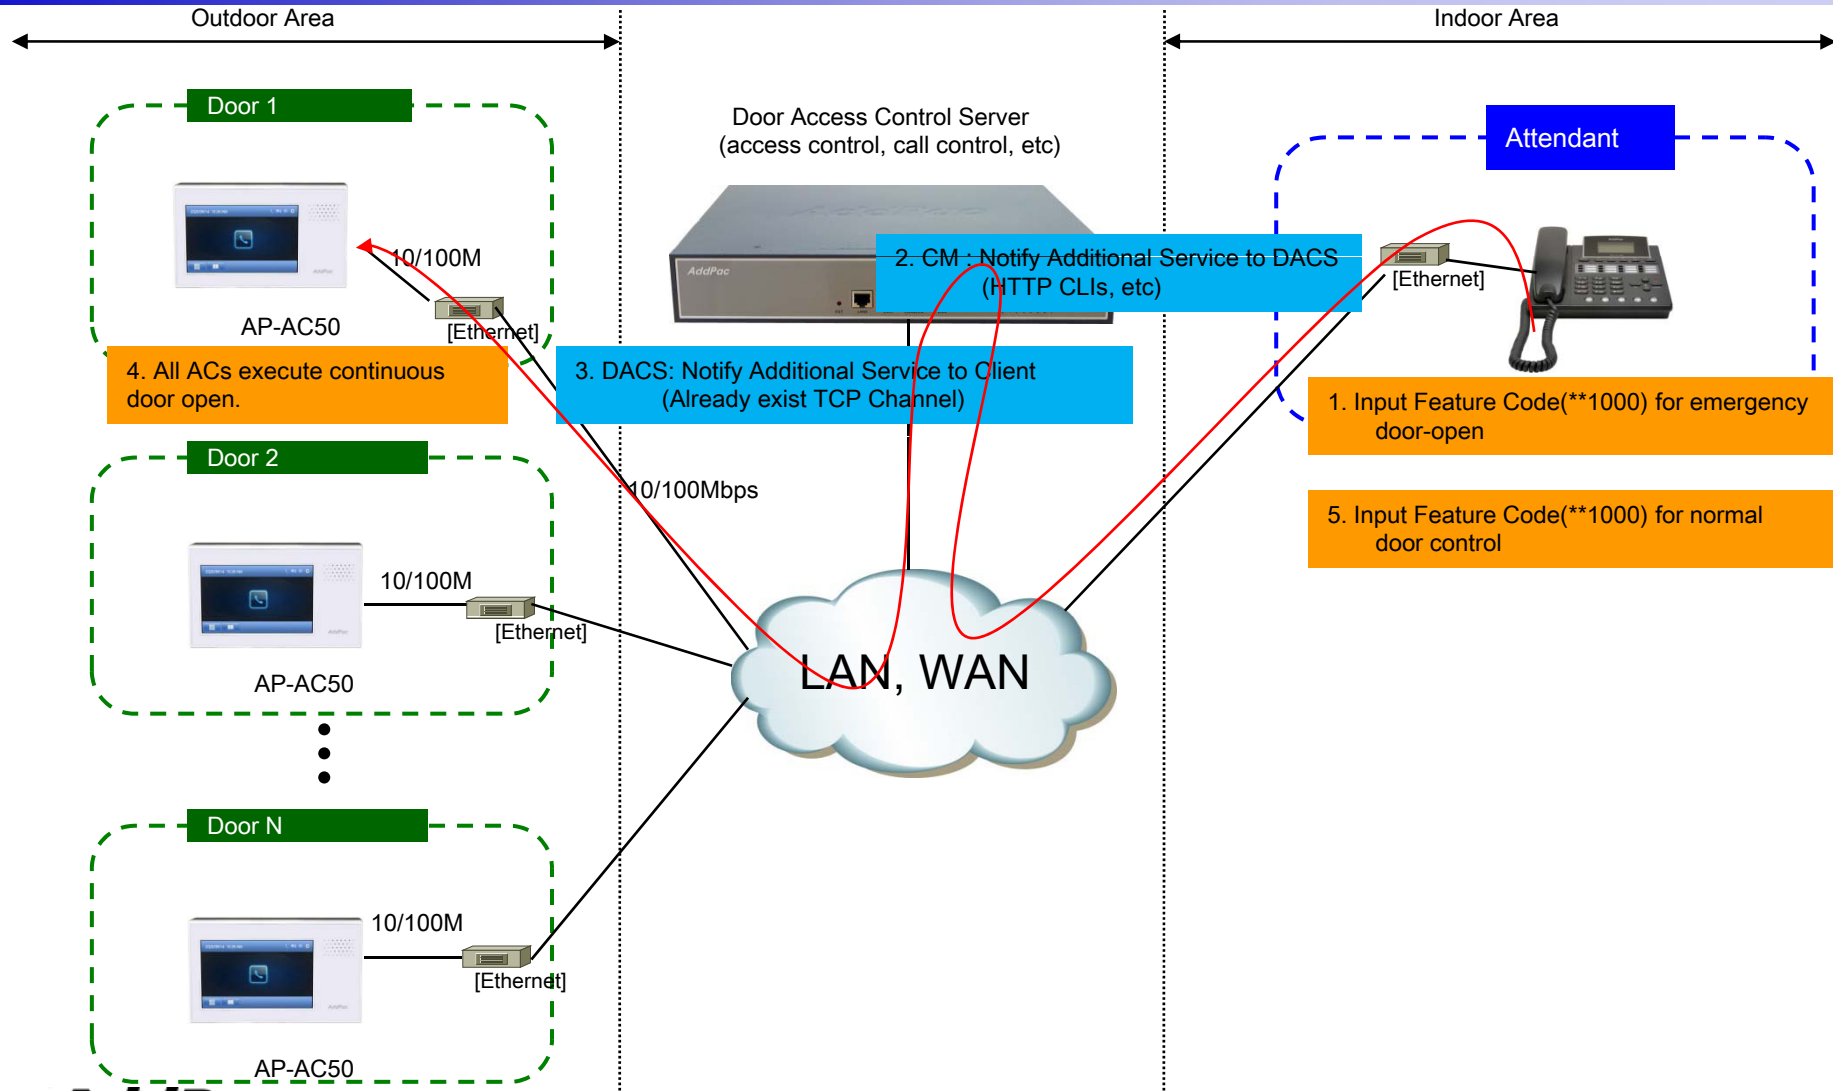

AP-AC50 IP Door Phone

High Performance IP Door Phone Solution

Emergency Overall Door Open/Close
Control Service

AddPac

AddPac Technology

Sales and Marketing

Contents

- Emergency Door Control Service Diagram
- Signal Flow

Emergency Door Control Service Diagram

Signal Flow for Emergency Door Control

Thank you!

AddPac Technology Co., Ltd.
Sales and Marketing

Phone +82.2.568.3848 (KOREA)

FAX +82.2.568.3847 (KOREA)

E-mail sales@addpac.com